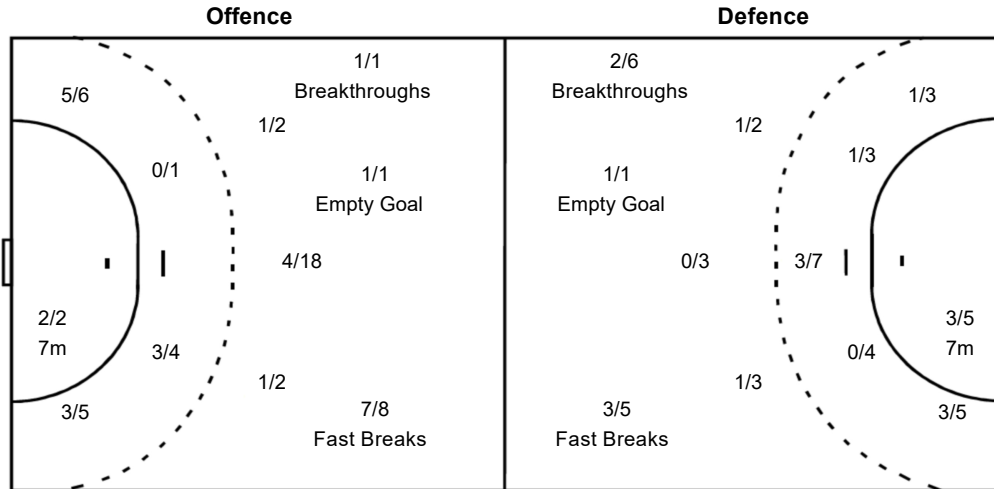

Match Team Statistics

球队每场统计

Match 50

KOR 19 - 29 JPN

(8 - 14) (11 - 15)

Referee: MARHOON SM / ALMAWT H (BRN)

JPN - Japan

Shots Distribution

Players			Goals / Shots			
3 SAHARA Naoko	4 HATSUMI Miyako	6 KITAHARA Yumi	7 HATTORI Saki	9 KASAI Chikako	12 BABA Atsuko	13 NAKAYAMA Kaho
			1/1	1/2		
			2/2	0/1	1/1	1/1
17 OHMATSUZAWA Ayaka	18 MATSUMOTO Hikaru	22 SAITO Naho	23 AIZAWA Natsuki	24 OKADA Ayame	36 DAN Reina	43 OZAKI Kana
			1/1	0/1	0/1	1/1
			3/3	0/1	1/1	2/2
			2/2	2/2	2/2	2/2
			1-Post	1-Missed	1-Post	1-Blocked
51 YOSHIDOME Yuki	89 ISHIKAWA Sora					
			2/2	1/1		
			1/1	2/2		
			2-Missed	2-Post	4-Blocked	

Team Goals / Shots

4/4	2/2	4/7
5/5	0/1	1/2
3/6	4/5	6/7
3-Missed	4-Post	5-Blocked

Goalkeepers Saves / Shots

1/4	0/1	4/4
6/7		2/2
3/8	1/4	2/7
12 BABA Atsuko		
1/3	0/1	4/4
5/6		2/2
2/5	1/4	2/6
22 SAITO Naho		
0/1		
1/1		
1/3		0/1

Legend:

%	Efficiency	+	2 Minute + 2 Minute Suspensions	2Min	2 Minute Suspensions
6m	6 metre Shots	7m	7 metre Shots	AS	Assists
BC	Blue Cards	BS	Blocked Shots	EG	Empty Goal
FB	Fast Breaks	G/S	Goals/Shots	No.	Uniform Number
RC	Red Cards	S/S	Saves/Shots	ST	Steals
TP	Time Played	Wing	Wing Shots	YC	Yellow Cards
				N/A	Not Applicable
				TO	Turnover