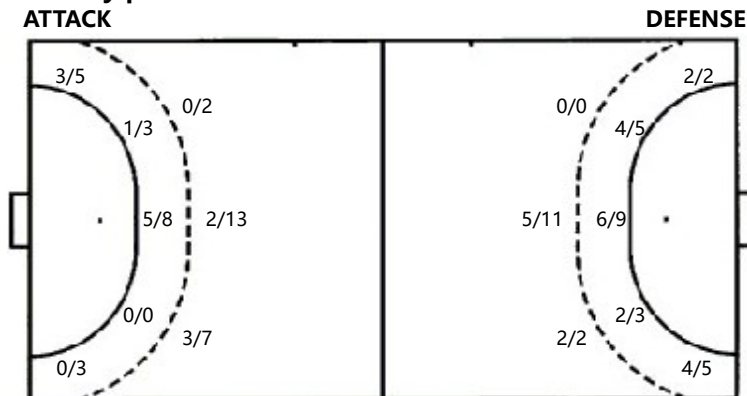

“中国体育彩票”2023年全国女子手球锦标赛

常州工学院体育馆

Preliminary

Match Team Statistics
Match NO.7

重庆 18.0 - 36.5 安徽
(7.0-15.5)(11.0-21.0)

2023-10-15 16:00
常州工学院体育馆

Referees: 王羚(CHN) / 王超(CHN)

Shot distribution by player

5.张越 0/2 1/1 1/1 1/1 0/1 1/5 2miss	6.陈鑫雨 1/1	8.王梓墨 2/2	9.徐欣雨	10.李文华 0/1 0/1	11.梅欣洋 1/1 1/2 0/1 1/1 1/2	12.范文娜
14.赵方锐 0/1	18.陶璐得 1/1	19.李欣颐 1post 1/2 0/1 0/1	21.王彩琳 0/1	22.杨洁 0/1	23.刘馨慧 1post 1/1 1/1	26.李宝怡 1/1
32.戴雨彤 1post	77.张静 1miss	.合计 2/6 4/5 1/2 2/4 0/1 5/7 0/1 4/13 4post 5miss 1block				

Saves distribution goalkeepers

12.范文娜 1/5 0/4 0/3 3/14 1/1 5/14	.合计 1/5 0/4 0/3 3/14 1/1 5/14

Shots by position

Shooting statistics

Position	Goals	Save	Miss	Post	Blk	Total	%
9m	5	13	1	2	1	22	23
6m	6	3	1	1		11	55
边射	3	1	3	1		8	38
7m	4	2				6	67
快攻							
突破		2				2	
任意球							
超远射							
合计	18	21	5	4	1	49	37

7m penalties 4/6	7m penalties 1/2
Fastbreak 0/0	Fastbreak 5/6
Breakthrough 0/2	Breakthrough 3/6
Long dist. 0/0	Long dist. 0/0
Free Throw 0/0	Free Throw 0/0

Jersey number Tot. Total shooting 6m 6m shooting 9m 9m shooting WingWing shooting Fst Fastbreak 7m 7m Throw
Brk. Breakthrough LD Long distance shooting As. Assists E7 Earned 7m St. Steals 2m 2-minute suspension C7. Received 7m
D Disqualification Dr Disqualification+Report FT Free Throw PC Pass clear chance OE Offensiven Errors TP Time played W warning
Blk. Block