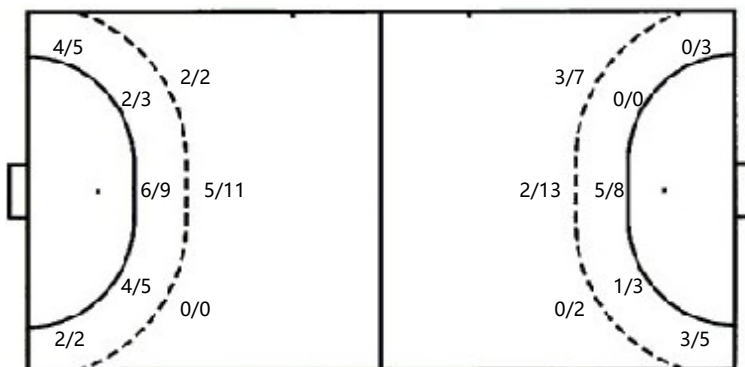

.合计

4/6	1/5	1/2
2/4		1/1
2/7	1/1	9/12

		0/1

4/6	1/5	1/2
2/4		1/1
2/7	1/1	9/13

Shots by position

ATTACK

DEFENSE

7m penalties 1/2
Fastbreak 5/6
Breakthrough 3/6
Long dist. 0/0
Free Throw 0/0