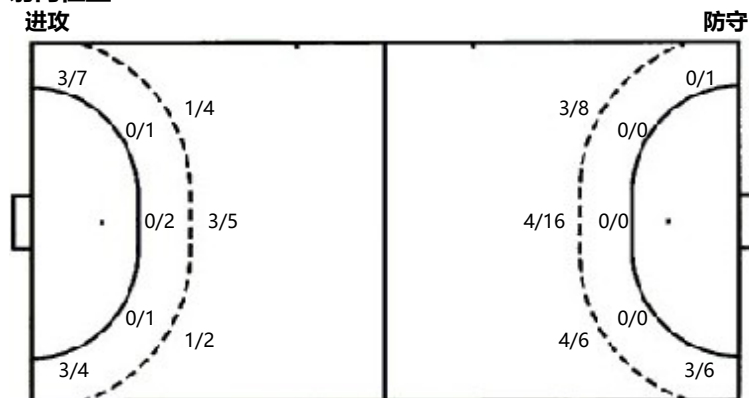

Saves distribution goalkeepers

16. 刘增翔

2/6	3/3	4/5
1/1		1/1
1/3	2/5	2/5

31. 惠成祥

0/2		0/2
3/3	1/1	
2/7		1/1

.合计

2/8	3/3	4/7
4/4	1/1	1/1
3/10	2/5	3/6

射门位置