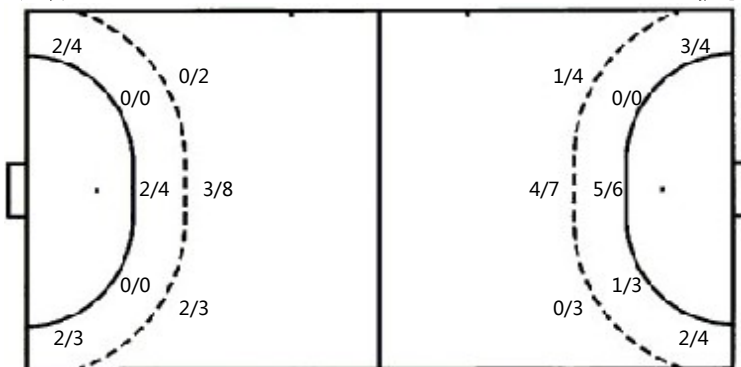

中国手球协会
CHINESE HANDBALL ASSOCIATION

2024年全国青年男子手球锦标赛

江苏淮安

预赛

个人/全队技术统计
场次 NO.2

山西队 27.0 - 23.5 安徽队
(12.0-10.5)(15.0-13.0)

2024-03-16 10:00
淮安体育场

裁判: 张智伟(CHN) / 马安兴(CHN)

Shot distribution by player

14.姚幸运

31.程博

32.朱天佑

37.崔陈宇

39.朱明泽

41.杨佳豪

45.朱智豪

		1/1

1/1		

46.刘旋

50.吴毅豪

52.赵帅

53.贾宇翔

54.周伊仁

55.王豪

57.何木建

0/1		

		0/1
		1/1

		1/1

1击柱

		0/1
	0/1	

1/1		
3/3	1/1	2/3

1/1		
	0/1	
1/1		

58.高国政

59.李子龙

1射失
.合计

1射失

2射失

1射失

1/1		1/1
		0/1
3/3		2/3

1击柱

1/2		
		1/2
		0/1

1击柱 2射失

4/6		1/1
	0/1	1/5
8/8	1/2	7/10

3击柱 7射失 1被封

Saves distribution goalkeepers

37.崔陈宇

45.朱智豪

46.刘旋

.合计

0/2		
3/4		
1/9	1/1	0/1

1/3	2/2	
2/3		0/1
3/8	0/1	0/2

1/5	2/2	
5/8		0/1
4/17	1/2	0/3

射门位置

进攻

防守

7m球 4/6
快攻 2/5
突破 4/8
超远射 1/1
任意球 0/0

7m球 2/2
快攻 4/6
突破 3/5
超远射 0/0
任意球 0/1

射门统计

位置	得分	被救	射失	击柱	被射	合计	%
9m	5	4	2	1	1	13	38
6m	2	1	1			4	50
边射	4	1	2			7	57
7m	4	1		1		6	67
快攻	2	2		1		5	40
突破	4	2	2			8	50
任意球							
超远射	1					1	100
合计	22	11	7	3	1	44	50