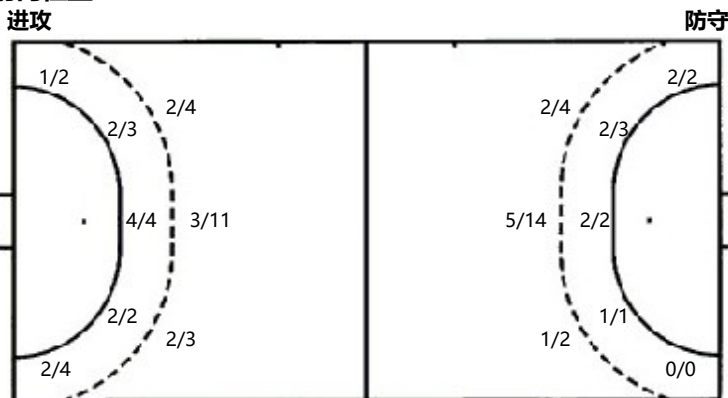

中国手球协会
CHINESE HANDBALL ASSOCIATION

2023-2024中国手球超级联赛 (男子) 洋河梦之蓝·宿迁赛区

宿迁奥体中心

四分之一决赛

个人/全队技术统计
场次 NO.19

安徽 36.5 - 29.5 山西兴动
(17.5-15.0)(19.0-14.5)

2024-04-15 17:00
梦之蓝奥体中心体育馆

裁判: 周云磊(CHN) / 李加伟(CHN)

Shot distribution by player

2.李朝鹏

4.马麟

8.周小坚

9.杨明轩

10.宋朋强

12.刘振毅

13.高鑫

		1/2
1/2	0/1	2/2

1/1		

15.宋子阳

20.刘文东

21.张智超

26.高松洁

27.栗圣珂

34.徐仕林

36.田浩民

		0/1
3/3		2/2

		1/1
0/1		2/2

1/1	1/1	
1/1		
	1/2	2/2

2/2	1/1	
2/2		3/3

0/1	0/1	
0/1		

1击柱
37.周东辉

38.陈冠儒

.合计

1击柱 1射失 1被封

1击柱

1射失

	0/1	
1/3	1/1	

3/3	2/2	2/4
1/2	0/2	
8/13	2/4	11/11

1击柱 1射失

4击柱 3射失 2被封

Saves distribution goalkeepers

12.刘振毅

38.陈冠儒

.合计

0/1		0/1
0/2		2/3

1/2		
0/2		1/1
0/9	2/6	1/13

1/3		0/1
0/2		1/1
0/11	2/6	3/16

射门位置

7m球 3/3
快攻 1/3
突破 7/11
超远射 0/0
任意球 0/0

7m球 2/2
快攻 6/7
突破 10/12
超远射 0/0
任意球 0/2

射门统计

位置	得分	被救	射失	击柱	被射	合计	%
9m	7	6	2	1	2	18	39
6m	8	1				9	89
边射	3	2		1		6	50
7m	3					3	100
快攻	1	1		1		3	33
突破	7	2	1	1		11	64
任意球							
超远射							
合计	29	12	3	4	2	50	58