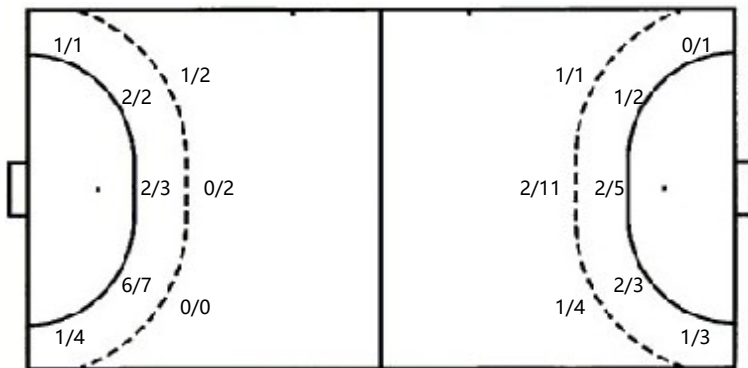

中国手球协会
CHINESE HANDBALL ASSOCIATION

2024全国女子手球冠军杯赛

四川.万州区

Preliminary

Match Team Statistics

Match NO.14

山东 36.0 - 23.0 安徽

(21.5-12.0)(14.5-11.0)

2024-05-24 15:15

万州区三峡之星体育馆

Referees: 张斌(CHN) / 任超凡(CHN)

Shot distribution by player

2.林燕群

3.常靖悦

4.孙玉坤

6.耿明德

9.穆庆丛

10.田秀秀

16.袁玲洁

1/1		
1/1		0/1
1/1		2/2

		2/2
0/1		
3/3		1/1

1/1		
2/3		0/1

3/3		

		1/1
		1/2

20.柳李财

21.孙晓琦

23.徐悦

1post

24.邓雅楠

25.李瑞

28.薛俊怡

31.赵欣瑶

3/4		0/1
0/1		
1/1	1/1	1/1

1/1		

0/1		2/2

1post

66.马文龙

.合计

1post

1/1		
1/1		1/1

5/6		3/4
2/4		0/1
12/14	1/1	8/10

Saves distribution goalkeepers

16.袁玲洁

24.邓雅楠

.合计

3/6		2/5
0/3		1/1
4/10		2/8

3/6		2/5
0/3		1/1
4/10		2/8

Shots by position

ATTACK

DEFENSE

7m penalties 9/9

Fastbreak 5/6

Breakthrough 5/8

Long dist. 1/1

Free Throw 0/0

7m penalties 3/3

Fastbreak 4/6

Breakthrough 2/3

Long dist. 0/1

Free Throw 2/2

Shooting statistics

Position	Goals	Save	Miss	Post	Blk	Total	%
9m	1	2		1		4	25
6m	10	1		1		12	83
边射	2	3				5	40
7m	9					9	100
快攻	5			1		6	83
突破	5	3				8	63
任意球							
超远射	1					1	100
合计	33	9		3		45	73

Jersey number Tot. Total shooting 6m 6m shooting 9m 9m shooting WingWing shooting Fst Fastbreak 7m 7m Throw
Brk. Breakthrough LD Long distance shooting As. Assists E7 Earned 7m St. Steals 2m 2-minute suspension C7. Received 7m
D Disqualification Dr Disqualification+Report FT Free Throw PC Pass clear chance OE Offensiven Errors TP Time played W warning