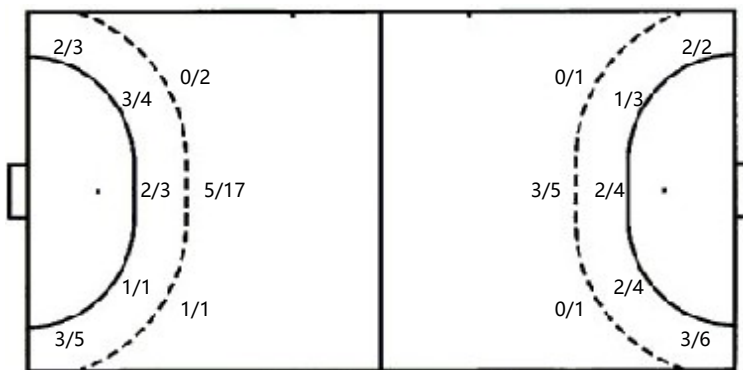

.合计

0/2		1/2
1/1		
1/3		0/4

0/4	0/2	
1/5	4/4	2/3
2/7	5/6	2/6

0/6	0/2	1/2
2/6	4/4	2/3
3/10	5/6	2/10

Shots by position

ATTACK

DEFENSE

7m penalties 2/3
Fastbreak 8/10
Breakthrough 6/9
Long dist. 0/0
Free Throw 0/2