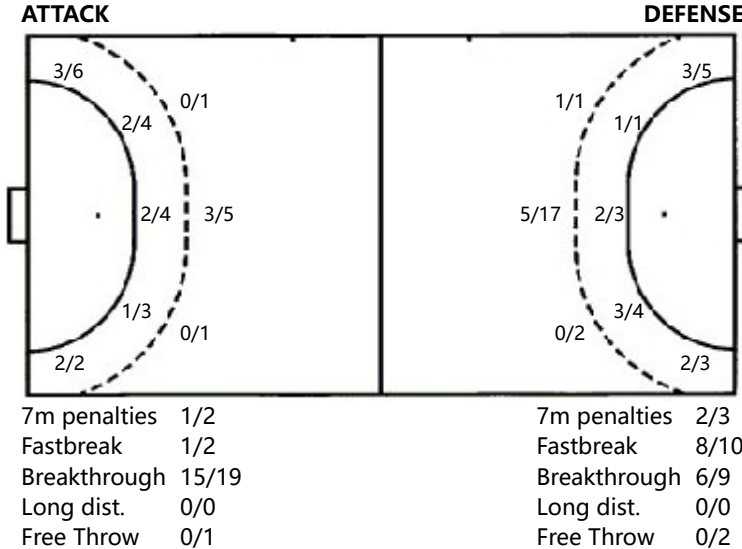

中国手球协会
CHINESE HANDBALL ASSOCIATION

2024全国女子手球冠军杯赛

四川.万州区

Preliminary

FTR
Match NO.7

广东 37.0 - 30.5 重庆
(18.5-16.0)(18.5-14.5)

2024-05-22 13:30
万州区三峡之星体育馆

Referees: 徐依婷(CHN) / 任超凡(CHN)

Shot distribution by player

5.张越	6.陈鑫雨	9.徐欣雨	10.李文华	11.梅欣洋	12.范文娜	13.张心怡
2/2 1/2 0/3 0/3 3/4						
14.赵方锐	15.李凯欣	18.陶璐得	19.李欣颐	21.王彩琳	22.杨洁	23.刘馨慧
1/1 0/1 0/1		1/1 2/2 0/1		0/1 0/1 2/2 1/1	2/2 1/1	
26.李宝怡	32.戴雨彤	.合计	1miss			
1/1 3/4		6/6 2/2 1/2 4/6 0/4 1/3 7/10 1/6 8/10	1miss			

Saves distribution goalkeepers

12.范文娜	.合计
3/4 0/1 1/12	3/4 2/4 0/5 0/1 2/2 2/2 1/12 1/1 4/17

Shots by position

Shooting statistics

Position	Goals	Save	Miss	Post	Blk	Total	%
9m	3	4				7	43
6m	5	5	1			11	45
边射	5	3				8	63
7m	1	1				2	50
快攻	1	1				2	50
突破	15	4				19	79
任意球		1				1	
超远射							
合计	30	19	1			50	60

Jersey number Tot. Total shooting 6m 6m shooting 9m 9m shooting WingWing shooting Fst Fastbreak 7m 7m Throw
Brk. Breakthrough LD Long distance shooting As. Assists E7 Earned 7m St. Steals 2m 2-minute suspension C7. Received 7m
D Disqualification Dr Disqualification+Report FT Free Throw PC Pass clear chance OE Offensiven Errors TP Time played W warning