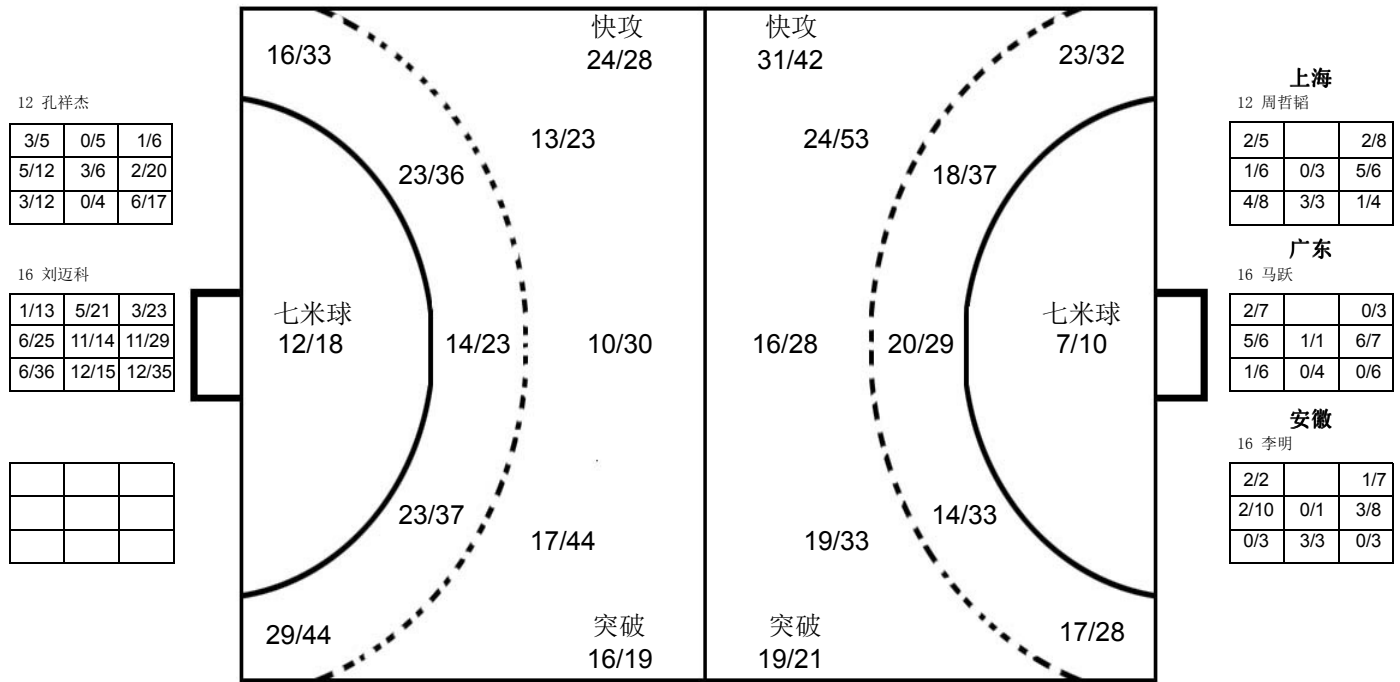

2015年全国男子手球锦标赛

图式射门区域累计

截止至第32场

201504033-42-1/1

北京队

Table listing player statistics for Beijing team, including names like 王超, 解建飞, 马昌震, etc., and their respective goal counts in different positions.

对手

Table listing player statistics for various opponent teams including Guangdong, Tianjin, Sichuan, Anhui, Jiangsu, and Shanghai.

注释: Post=击柱 Miss=射失 Block=被封