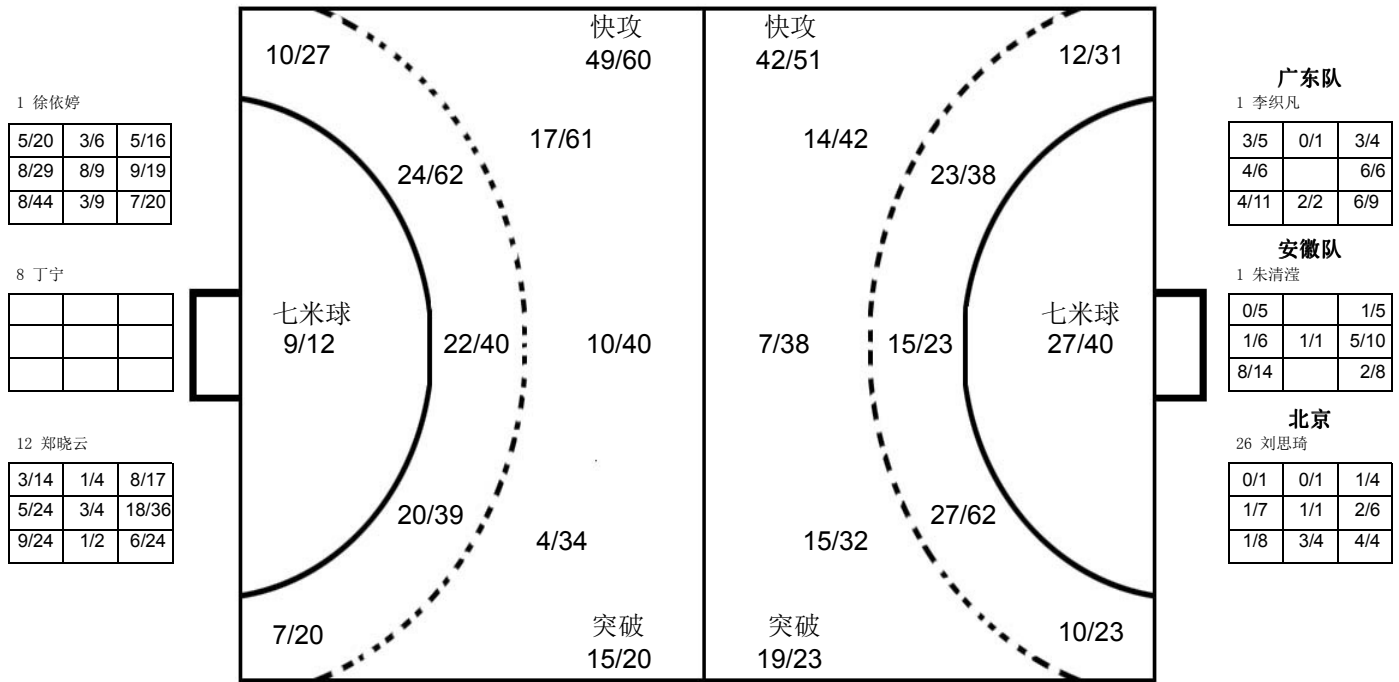

2016年全国青年女子手球锦标赛

图式射门区域累计

截止至第57场

201601063-42-1/1

合工大

Player statistics table for 合工大 team, listing players like 徐依婷, 黄雪婉, 高莹莹, etc., with their respective scores and statistics.

对手

Opponent statistics table listing players from various teams like 北京, 解放军, 辽宁, etc., with their scores and statistics.