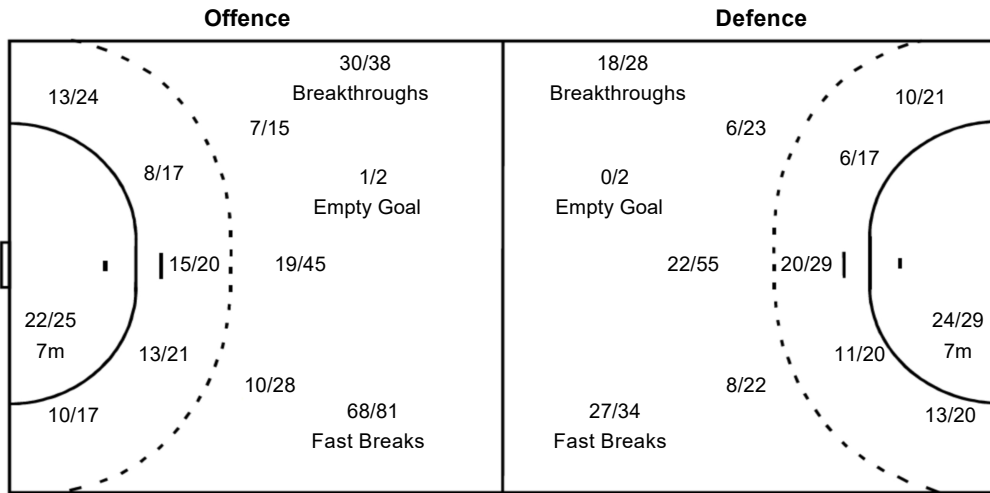

Cumulative Statistics

球队累计

ANH - Anhui

After 7 matches

Shots Distribution

1 ZHANG Jiaxuan			3 SUO Shanshan			6 SHU Wenqi			8 XU Shiyuan			11 ZHAO Ruoyan			12 YANG Wenqi			15 ZHU Mengying		
						4/4	1/1	1/2				4/4	0/1	3/3				3/3		3/4
					1/1	0/3		1/1				1/4	0/1	3/3				2/5		2/3
			2/2	0/1	3/3	2/3		6/6				11/12		5/6				1/1		5/5
						3-Missed 3-Post 1-Blocked						3-Missed			1-Missed 2-Post					
18 CAI Xuejie			19 XU Qiyao			20 SUN Mingyue			23 HE Yali			26 DING Lijie			27 ZHANG Hui			32 SONG Yuye		
2/3		2/2	2/2	1/1	1/1	5/5	2/4	1/1	2/2											
1/1	0/3	0/3	0/2		1/2	2/3	1/3	0/1	2/6		1/1									
7/7	1/1	7/7	2/2		2/2	22/27	1/2	8/10	11/14	2/5	6/7									
3-Missed 3-Post			1-Post			1-Missed 4-Post 2-Blocked			1-Missed 3-Post 4-Blocked											
41 DU Jijuan			93 ZHANG Tingting			96 ZHANG Wenhui			9998 Bench/Team											
			5/6	0/1	8/8			2/2												
0/1		0/1	5/7	0/2	2/5	0/1	0/1	1/4												
4/6		1/1	7/7	2/3	12/13	7/8	1/1	4/5												
			4-Missed 3-Post 4-Blocked			1-Post														

Goalkeepers Saves / Shots

3/18	4/9	0/10
17/29	8/8	8/22
26/81	8/16	14/65

Team Goals / Shots

27/29	4/8	21/23
13/33	1/10	12/25
76/89	7/13	59/65

16-Missed 20-Post 11-Blocked

3/16	4/7	0/6
15/22	4/4	7/16
21/62	5/9	5/40

0/2	0/2	0/4
2/7	4/4	1/6
5/19	3/7	9/25

Legend:					
%	Efficiency	2Min	2 Minute Suspensions	6m	6 metre Shots
9m	9 metre Shots	AS	Assists	BC	Blue Cards
BT	Breakthroughs	EG	Empty Goal	BS	Blocked Shots
No.	Uniform Number	FB	Fast Breaks	G/S	Goals/Shots
TO	Turnover	RC	Red Cards	S/S	Saves/Shots
		TP	Time Played	ST	Steals
				Wing	Wing Shots
				YC	Yellow Cards