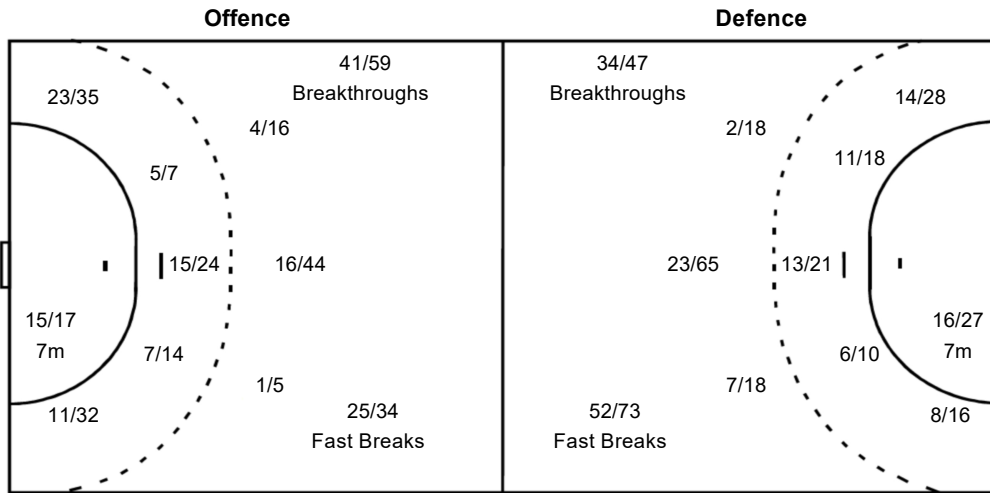

Cumulative Statistics

球队累计

CHQ - Chongqing

After 7 matches

Shots Distribution

Players Goals / Shots

5 ZHANG Yue 4/5 2/2 1/2 1/1 9/9 7-Missed 4-Post	6 CHEN Xinyu 3/3 1/1 5/8 0/2	8 WANG Zimo 1/2 3/3 0/1 0/1 4/4 2/6 3/5 4-Missed 4-Post	10 LI Wenhua 0/1 2/2 0/2 0/2 3/3 0/1 3/4 1-Missed	11 MEI Xinyang 0/1 2/2 2/2 0/1 0/1 2/3 3/3 5-Missed 1-Post	12 FAN Wenna	15 LI Kaixin 1/1 3/4 1/3 0/1
16 SUN Yihan 0/1 0/1 2/2	17 YANG Yue 0/1 1/1 2/2	18 TAO Lude 1/1 0/1 1/1 0/1 2/3 7/7 2/2 4/5 3-Post 1-Blocked	21 WANG Cailin 1/3 1/3 0/1 2/3 6/7 2/2 6/11 1-Missed 1-Post 3-Blocked	22 YANG Jie 2/3 1/1 0/1 4/5 2/3 2/2 2-Missed 2-Post	23 LIU Xinhui 1/2 1/1 2/2 2/5 0/2 1/3 2/5 1/2 11/13 3-Missed 1-Post 1-Blocked	26 LI Baoyi 2/2 2/2 1/2 1/1 1-Missed
77 ZHANG Jing 3/4 1/2 0/1 2/2 2-Missed 2-Post	9998 Bench/Team					

Goalkeepers Saves / Shots

7/27	10/15	5/23
18/27	4/4	13/27
18/71	6/16	17/78

Team Goals / Shots

16/22	7/9	9/13
11/19	1/10	9/19
46/55	15/23	49/71

26-Missed 18-Post 5-Blocked

12 FAN Wenna	1/4	2/4	0/6
	3/4	1/1	5/10
	5/17	0/2	3/22

16 SUN Yihan	6/23	8/11	5/17
	15/23	3/3	8/17
	13/54	6/14	14/56

Legend:			
% Efficiency	2Min 2 Minute Suspensions	6m 6 metre Shots	7m 7 metre Shots
9m 9 metre Shots	AS Assists	BC Blue Cards	BS Blocked Shots
BT Breakthroughs	EG Empty Goal	FB Fast Breaks	G/S Goals/Shots
No. Uniform Number	RC Red Cards	S/S Saves/Shots	ST Steals
TO Turnover	TP Time Played	Wing Wing Shots	YC Yellow Cards