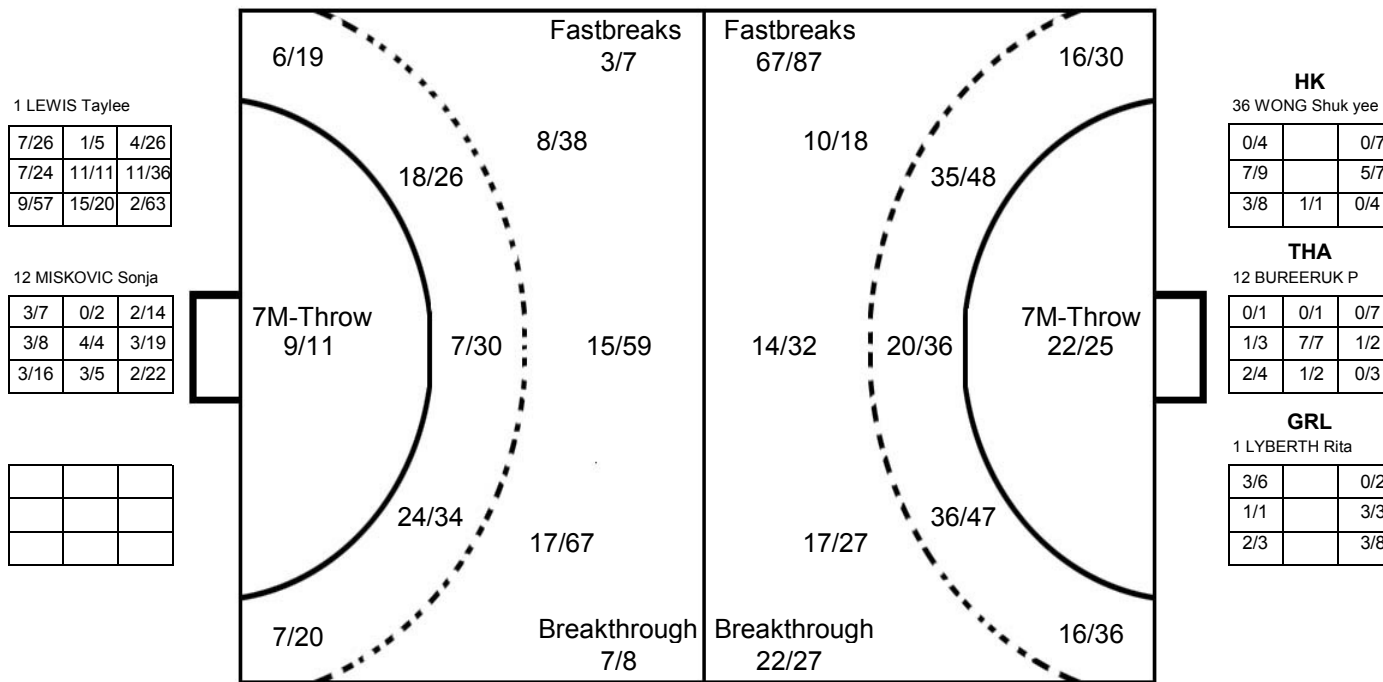

XVII WOMEN'S JUNIOR WORLD CHAMPIONSHIP 2010 IN KOR
TOTAL SHOT REPORT

UP TO MATCH 98

100717098-42-1/1

AUSTRALIA

1 LEWIS Taylee	3 LODEWIJKS Rachel	9 MARKOVIC Nina	10 KEYES Brianna	11 KEITH Lauren	12 MISKOVIC Sonja	14 DENNERLEY Claire	15 SMILJANIC Vanja
	4 1			2 4		1 1	7 4
						1	2 6
	3			1 1 4		1 1	7 2 11
Post - 0 Miss - 0 Block - 0	Post - 2 Miss - 5 Block - 0	Post - 0 Miss - 0 Block - 0	Post - 2 Miss - 3 Block - 0	Post - 1 Miss - 7 Block - 1	Post - 0 Miss - 0 Block - 0	Post - 1 Miss - 6 Block - 0	Post - 7 Miss - 7 Block - 7
17 BRUNSBURG V	19 MELLOR Melissa						
3 3 15							
2 4	1						
11 8	1 1						
Post - 6 Miss - 17 Block - 10	Post - 0 Miss - 1 Block - 1						

OPPONENT

THA 4 SILA Vanpen	JPN 6 IKEHARA Ayaka	ESP 2 LOPEZ Marta	GRL 5 HOLM Ivaana	HUN 13 SZALAI Babet	HUN 3 DRAVALI Gyongyi	BRA 14 VIEIRA Samara	HUN 8 KOVACSICS Aniko
1 1 4	1	2	1 2		2 1 1		
1 2	2 1		1			1 1	
	4 1 2	4 2	2 2	2 5	1	1 2	1 5
Post - 2 Miss - 0 Block - 1	Post - 0 Miss - 0 Block - 0	Post - 2 Miss - 0 Block - 0	Post - 1 Miss - 0 Block - 0	Post - 0 Miss - 1 Block - 0	Post - 0 Miss - 3 Block - 0	Post - 0 Miss - 0 Block - 0	Post - 0 Miss - 0 Block - 0
HUN 15 DAJKA Bettina	JPN 7 INUI Ayumi	BRA 3 QUINTING Jessica	BRA 7 SOUZA Karoline	BRA 18 OSHIRO Janaina	ESP 3 FERRER Ana	ESP 5 MUGICA Maialen	ESP 11 MARTINEZ Ana
3 1 2	2	1	1 2	1 1	1 1	1	
		2	1	1 1		1	
	1 2	1 1	1	1	2 1	1 2	3 2
Post - 0 Miss - 0 Block - 0	Post - 1 Miss - 0 Block - 0	Post - 1 Miss - 1 Block - 0	Post - 0 Miss - 0 Block - 0	Post - 0 Miss - 0 Block - 0	Post - 0 Miss - 0 Block - 0	Post - 0 Miss - 1 Block - 0	Post - 1 Miss - 0 Block - 0