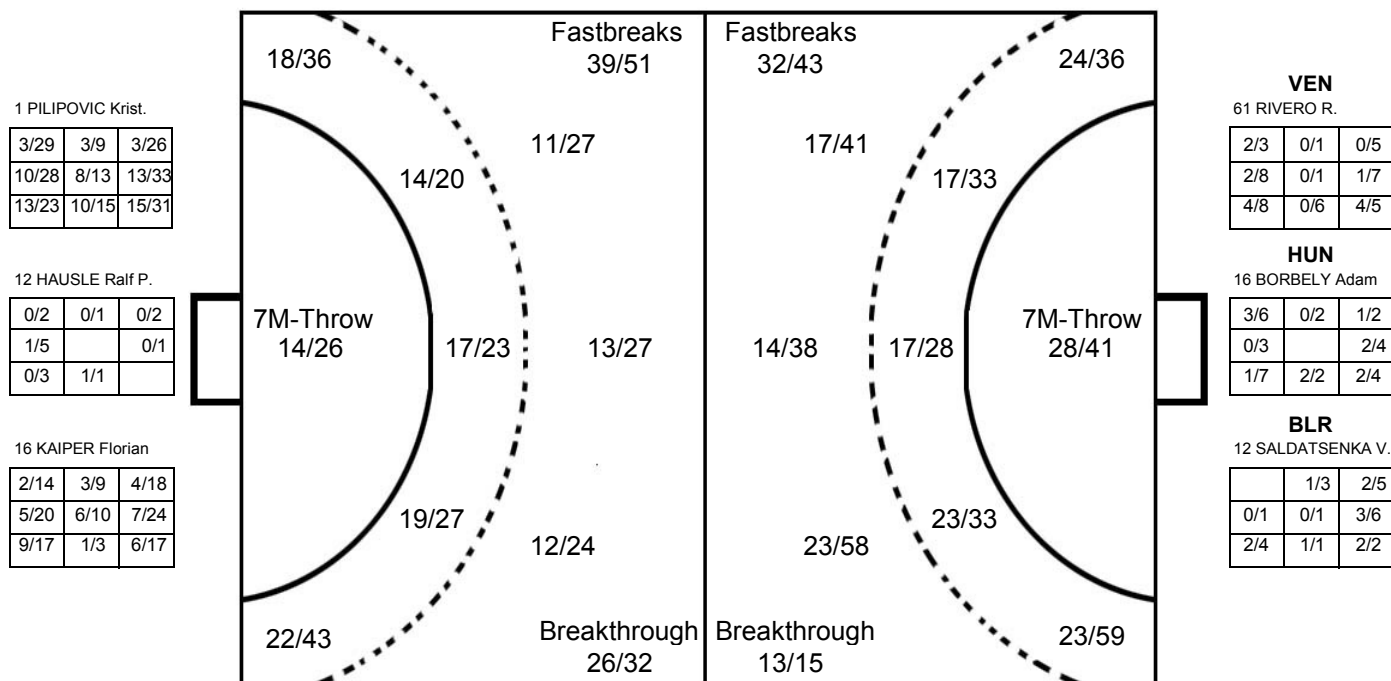

IHF MEN'S YOUTH WORLD CHAMPIONSHIP IN HUN 2013

TOTAL SHOT REPORT

UP TO MATCH 96

201312096-42-1/1

AUSTRIA

1 PILIPOVIC Krist.	2 HOCHLEITNER Arm.	4 BILYK Mykola	5 DICKER Daniel	6 PRATSCHNER	8 JELINEK Wilhelm	10 KISLINGER Chris.	11 LOMOSCHITZ Paul
<table border="1"><tr><td></td><td></td><td></td></tr><tr><td></td><td></td><td></td></tr><tr><td></td><td></td><td></td></tr></table>	<table border="1"><tr><td>3</td><td></td><td>4</td></tr><tr><td>8</td><td></td><td>2</td></tr><tr><td>4</td><td></td><td>1</td></tr></table>	<table border="1"><tr><td>4</td><td>3</td><td>2</td></tr><tr><td>8</td><td>1</td><td>5</td></tr><tr><td>5</td><td></td><td>4</td></tr></table>	<table border="1"><tr><td>2</td><td>2</td><td>1</td></tr><tr><td>3</td><td>1</td><td>3</td></tr><tr><td>3</td><td></td><td></td></tr></table>	<table border="1"><tr><td>3</td><td>1</td><td>3</td></tr><tr><td>2</td><td></td><td>1</td></tr><tr><td>3</td><td>1</td><td>2</td></tr></table>	<table border="1"><tr><td>4</td><td>3</td><td>1</td></tr><tr><td>3</td><td></td><td></td></tr><tr><td>1</td><td></td><td>2</td></tr></table>	<table border="1"><tr><td>1</td><td></td><td>2</td></tr><tr><td>1</td><td></td><td>5</td></tr><tr><td>1</td><td></td><td>2</td></tr></table>	<table border="1"><tr><td>2</td><td></td><td></td></tr><tr><td>1</td><td>1</td><td>2</td></tr><tr><td>4</td><td>1</td><td></td></tr></table>
Post - 0 Miss - 0 Block - 0	Post - 1 Miss - 3 Block - 4	Post - 1 Miss - 3 Block - 4	Post - 2 Miss - 4 Block - 1	Post - 1 Miss - 1 Block - 1	Post - 0 Miss - 0 Block - 0	Post - 1 Miss - 1 Block - 0	Post - 0 Miss - 1 Block - 0
12 HAUSLE Ralf P.	16 KAIPER Florian	17 FUHRER Matthias	18 SCHUSTER Philipp	19 RABENSEIFER P.	20 FRIMMEL Sebast.	21 NIMPF Tobias	26 HERBURGER
<table border="1"><tr><td></td><td></td><td></td></tr><tr><td></td><td></td><td></td></tr><tr><td></td><td></td><td></td></tr></table>	<table border="1"><tr><td></td><td></td><td></td></tr><tr><td></td><td></td><td></td></tr><tr><td></td><td></td><td></td></tr></table>	<table border="1"><tr><td>6</td><td>2</td><td>1</td></tr><tr><td>4</td><td></td><td>1</td></tr><tr><td>4</td><td>1</td><td>2</td></tr></table>	<table border="1"><tr><td></td><td></td><td>2</td></tr><tr><td></td><td></td><td>1</td></tr><tr><td>1</td><td>1</td><td>2</td></tr></table>	<table border="1"><tr><td>1</td><td></td><td></td></tr><tr><td></td><td></td><td></td></tr><tr><td></td><td></td><td></td></tr></table>	<table border="1"><tr><td>2</td><td>1</td><td>10</td></tr><tr><td>4</td><td></td><td>7</td></tr><tr><td>2</td><td>4</td><td>8</td></tr></table>	<table border="1"><tr><td>1</td><td></td><td>1</td></tr><tr><td>2</td><td>1</td><td></td></tr><tr><td>3</td><td></td><td></td></tr></table>	<table border="1"><tr><td>2</td><td></td><td>1</td></tr><tr><td></td><td></td><td>3</td></tr><tr><td></td><td>1</td><td>1</td></tr></table>
Post - 0 Miss - 0 Block - 0	Post - 0 Miss - 0 Block - 0	Post - 3 Miss - 0 Block - 0	Post - 0 Miss - 0 Block - 1	Post - 0 Miss - 0 Block - 0	Post - 5 Miss - 3 Block - 0	Post - 0 Miss - 0 Block - 0	Post - 0 Miss - 0 Block - 0

OPPONENT

EGY 13 ADEL Y.S.Akram	QAT 11 BERRACHED A.	BLR 14 VAILUPAU Mikita	GAB 11 LITONA S. Emile	CRO 2 MIHIC Lovro	EGY 7 TAREK M.Islam	GAB 14 NGUEMA A. Yves	BLR 9 HARBUZ Hleb
<table border="1"><tr><td>4</td><td>1</td><td>2</td></tr><tr><td>2</td><td></td><td>1</td></tr><tr><td>1</td><td></td><td></td></tr></table>	<table border="1"><tr><td></td><td>1</td><td>3</td></tr><tr><td>2</td><td>1</td><td>1</td></tr><tr><td></td><td>1</td><td>1</td></tr></table>	<table border="1"><tr><td>2</td><td>1</td><td>1</td></tr><tr><td>2</td><td></td><td>1</td></tr><tr><td>1</td><td></td><td>1</td></tr></table>	<table border="1"><tr><td>2</td><td></td><td></td></tr><tr><td>3</td><td></td><td></td></tr><tr><td></td><td></td><td>3</td></tr></table>	<table border="1"><tr><td>1</td><td>1</td><td>1</td></tr><tr><td></td><td></td><td>1</td></tr><tr><td>1</td><td></td><td>2</td></tr></table>	<table border="1"><tr><td></td><td></td><td></td></tr><tr><td>2</td><td></td><td>1</td></tr><tr><td>1</td><td></td><td>3</td></tr></table>	<table border="1"><tr><td></td><td>1</td><td>1</td></tr><tr><td>1</td><td></td><td></td></tr><tr><td>2</td><td></td><td>2</td></tr></table>	<table border="1"><tr><td>3</td><td></td><td>2</td></tr><tr><td>1</td><td></td><td></td></tr><tr><td></td><td></td><td></td></tr></table>
Post - 1 Miss - 0 Block - 0	Post - 0 Miss - 0 Block - 0	Post - 0 Miss - 1 Block - 0	Post - 0 Miss - 1 Block - 2	Post - 0 Miss - 0 Block - 0	Post - 0 Miss - 0 Block - 0	Post - 0 Miss - 1 Block - 0	Post - 1 Miss - 2 Block - 0
CRO 19 BUNETI Marin	GER 4 HAUSMANN Jannik	NOR 2 PEDERSEN A. B.	CRO 15 BECIRI Kristian	GER 3 RITTERBACH J.	GER 20 SUTON Tim	NOR 3 CHRISTENSEN M.	NOR 4 SAGOSEN Sander
<table border="1"><tr><td></td><td></td><td>2</td></tr><tr><td>2</td><td></td><td>1</td></tr><tr><td></td><td></td><td>1</td></tr></table>	<table border="1"><tr><td>2</td><td></td><td>1</td></tr><tr><td>2</td><td></td><td></td></tr><tr><td></td><td></td><td>1</td></tr></table>	<table border="1"><tr><td>1</td><td></td><td>2</td></tr><tr><td>1</td><td></td><td>1</td></tr><tr><td>1</td><td></td><td></td></tr></table>	<table border="1"><tr><td>1</td><td></td><td>2</td></tr><tr><td>2</td><td></td><td></td></tr><tr><td></td><td></td><td></td></tr></table>	<table border="1"><tr><td></td><td>1</td><td>1</td></tr><tr><td></td><td>1</td><td></td></tr><tr><td>1</td><td></td><td>1</td></tr></table>	<table border="1"><tr><td></td><td></td><td></td></tr><tr><td>1</td><td></td><td>3</td></tr><tr><td></td><td>1</td><td></td></tr></table>	<table border="1"><tr><td>1</td><td></td><td>1</td></tr><tr><td>1</td><td></td><td>1</td></tr><tr><td></td><td></td><td>1</td></tr></table>	<table border="1"><tr><td></td><td></td><td>1</td></tr><tr><td>1</td><td></td><td>1</td></tr><tr><td>1</td><td></td><td>1</td></tr></table>
Post - 0 Miss - 1 Block - 0	Post - 0 Miss - 0 Block - 0	Post - 1 Miss - 0 Block - 0	Post - 0 Miss - 0 Block - 0	Post - 0 Miss - 0 Block - 1	Post - 0 Miss - 1 Block - 0	Post - 2 Miss - 0 Block - 0	Post - 0 Miss - 0 Block - 0