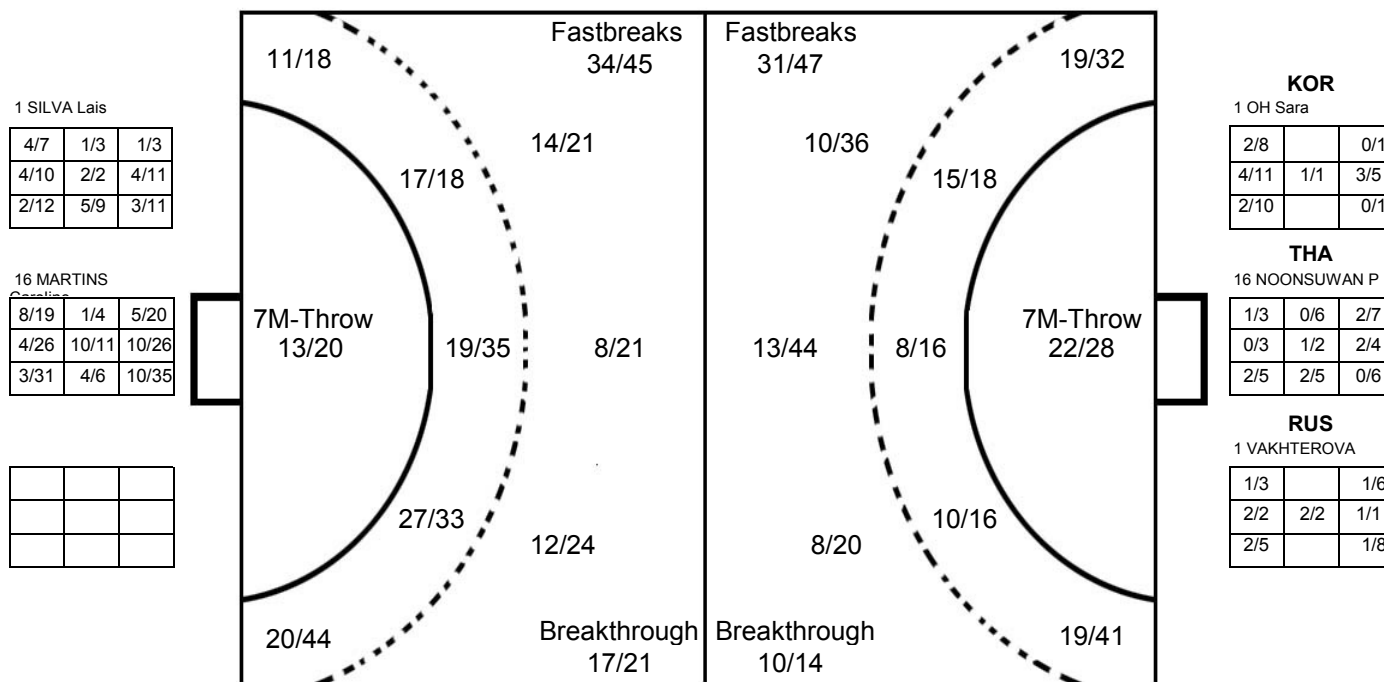

COURT PLAYER: GOALS/SHOTS

GOALKEEPER: SAVED/SHOTS

TEAM TOTALS	GOALS	SAVED	MISSED	POST	BLOCKED	TOTAL	RATE(%)
Field Shot	34	15	11	5	1	66	51.5%
Line Shot	63	13	8	2		86	73.3%
Side Shot	31	18	8	5		62	50.0%
Fastbreak	34	8	2	1		45	75.6%
Breakthrough	17	3	1			21	81.0%
Free Throw							0.0%
7M-Throw	13	5	1	1		20	65.0%

III WOMEN'S YOUTH WORLD CHAMPIONSHIP 2010 IN DOM
TOTAL SHOT REPORT

UP TO MATCH 56

100802056-42-1/1

BRAZIL

Table listing player statistics for Brazil, including names like SILVA Lais, SOUZA Daise, ROCHA Francielle, etc., and their respective shot counts in a grid format.