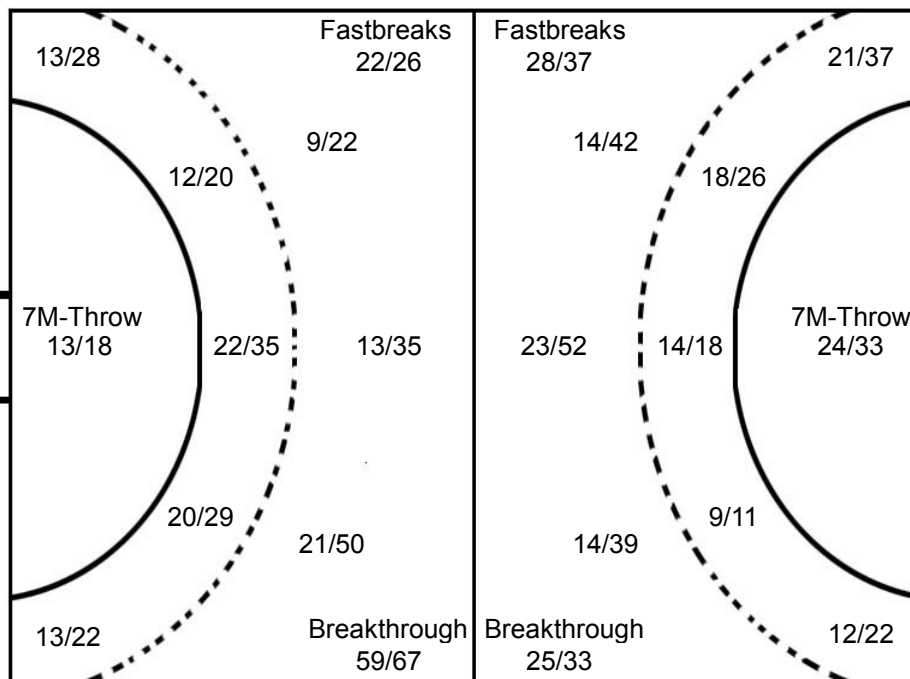

**Russia
2016**
IHF Women's Junior (U20)
World Championship

2016 IHF WOMEN'S JUNIOR (U20) WORLD CHAMPIONSHIP IN RUS
TOTAL SHOT REPORT

UP TO MATCH 79

201611083-42-1/1

BRAZIL

2 DE PAULA Bruna 7 4 6 6 1 3 14 2 Post - 1 Miss - 5 Block - 3	3 MAIA Camila 3 2 2 1 1 Post - 1 Miss - 2 Block - 0	4 BEDMARSKI Aline 1 1 1 1 1 1 1 1 1 Post - 1 Miss - 1 Block - 0	5 DE SANTANA D. 2 1 2 3 2 2 2 Post - 2 Miss - 2 Block - 0	6 FERNANDES M. 2 2 7 3 10 8 1 9 Post - 3 Miss - 2 Block - 6	7 MOUSINHO Cecilia 1 1 2 1 Post - 1 Miss - 3 Block - 0	10 DAMASCENA 1 1 2 1 1 1 Post - 1 Miss - 0 Block - 0	11 DE SOUZA M. 1 1 1 1 1 1 1 1 1 Post - 0 Miss - 0 Block - 0
13 CARNEIRO Talita 1 4 3 1 3 2 Post - 5 Miss - 1 Block - 3	14 E SILVA Ana C. 1 1 3 1 1 3 2 1 2 Post - 0 Miss - 0 Block - 0	15 BORBA Ana Iuiza 4 3 3 6 3 5 1 Post - 2 Miss - 3 Block - 0	19 MORAES Gabriela 2 2 5 4 Post - 2 Miss - 3 Block - 1	20 DIAS Maite Post - 0 Miss - 0 Block - 0	23 DA SILVA Ligia 2 1 3 4 1 Post - 1 Miss - 2 Block - 0	29 SILVA Alice Post - 0 Miss - 0 Block - 0	96 LIMA Juliana 1 2 1 2 2 Post - 2 Miss - 0 Block - 0

20 DIAS Maite

2/13	0/4	4/15
6/10	3/3	1/7
6/18	1/3	5/13

29 SILVA Alice

8/35	2/15	4/24
12/38	10/13	7/20
13/37	5/8	3/18

AUT
12 HIRSCH Stefanie

2/6		2/6
7/9	1/3	0/7
4/11	1/3	1/9

NOR
1 LERSTAD Tonje H.

0/2	1/1	0/4
4/7	1/1	5/9
2/9	1/1	1/4

KHF
16 CHO Hyeonmi

0/3	0/5	0/6
3/9	2/3	0/7
2/5	3/3	3/6

OPPONENT

KOR 23 SONG Jieun 1 3 4 Post - 1 Miss - 0 Block - 2	TUN 17 JOUINI Chaima 2 1 2 Post - 1 Miss - 0 Block - 6	NOR 17 ANDERSEN S. A. 1 1 1 2 3 Post - 0 Miss - 0 Block - 0	AUT 17 KOVACS Patricia 1 1 1 1 3 1 1 Post - 0 Miss - 1 Block - 0	NOR 5 FAUSKE Helene G. 3 1 2 2 Post - 0 Miss - 1 Block - 1	AUT 9 IVANCOK Ines 1 3 1 1 1 1 Post - 0 Miss - 1 Block - 1	AUT 19 TOMASINI F. 2 2 2 1 Post - 1 Miss - 0 Block - 1	CRO 4 POSAVEC Stella 1 1 4 1 Post - 0 Miss - 0 Block - 0
FRA 20 SAJKA Marie H 3 2 Post - 0 Miss - 2 Block - 1	FRA 19 KIEFFER Ilona 1 1 4 Post - 0 Miss - 0 Block - 0	KOR 21 KIM Seongeun 3 1 1 1 Post - 0 Miss - 0 Block - 0	CRO 3 POSAVEC Paula 2 1 2 Post - 1 Miss - 0 Block - 0	CRO 21 LJUBICIC Marija 2 2 1 Post - 0 Miss - 0 Block - 0	ESP 35 ECHEVERRIA M.M. 2 1 1 1 Post - 1 Miss - 0 Block - 0	TUN 15 REZGUI Rakia 1 2 1 Post - 0 Miss - 0 Block - 0	AUT 23 HUBER Josefine 1 1 1 1 Post - 0 Miss - 0 Block - 0