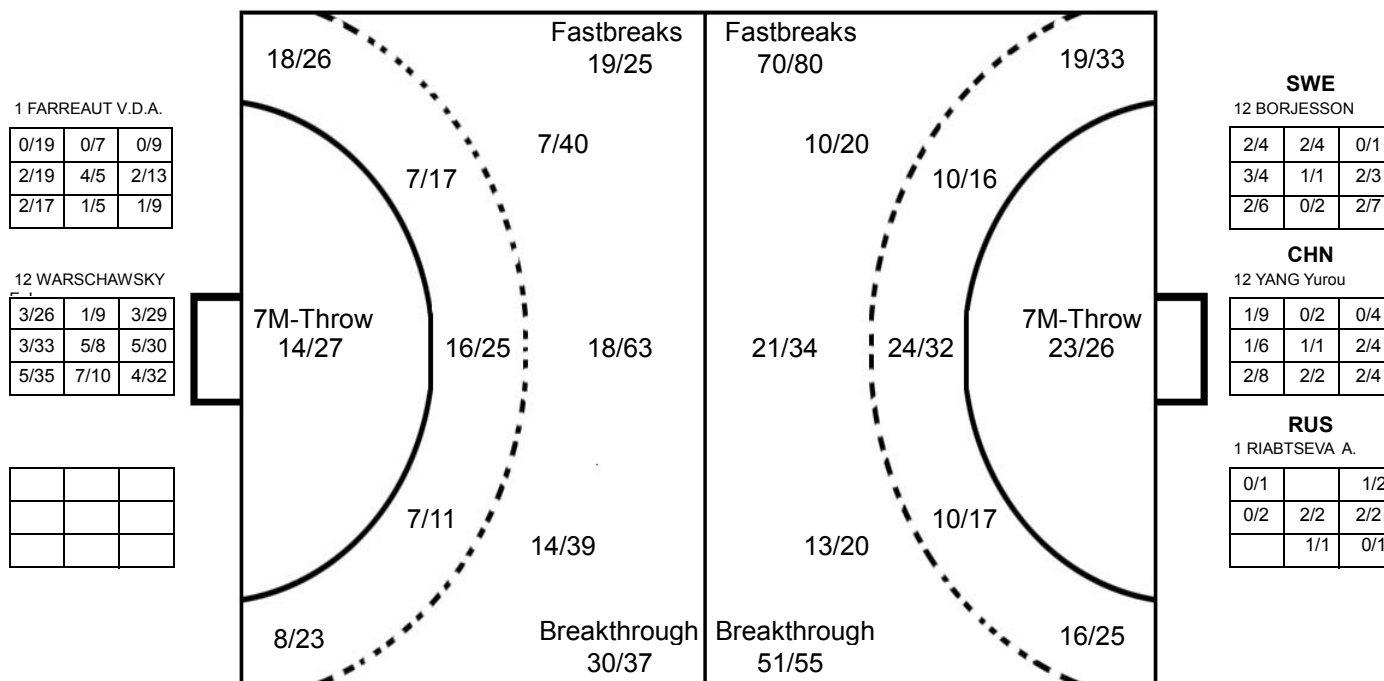

**Russia
2016**
IHF Women's Junior (U20)
World Championship

PHMS Pictorial Handball Match Statistics

IHF Official System

2016 IHF WOMEN'S JUNIOR (U20) WORLD CHAMPIONSHIP IN RUS
TOTAL SHOT REPORT

UP TO MATCH 76

201611084-42-1/1

CHILE

1 FARREAUT V.D.A.	2 GOMEZ C.Rocio	4 MINO L.Daniela	5 ARANCIBIA S.J.B.	7 QUEZADA V.Paula	8 ZAVALA R.F.E.	10 SAN MARTIN S.M.	11 FRANCO B.Isidora
<table border="1"><tr><td></td><td></td><td></td></tr><tr><td></td><td></td><td></td></tr><tr><td></td><td></td><td></td></tr></table>	<table border="1"><tr><td>3</td><td></td><td></td></tr><tr><td></td><td></td><td>2</td></tr><tr><td>5</td><td></td><td>7</td></tr></table>	<table border="1"><tr><td>7</td><td>3</td><td>3</td></tr><tr><td>14</td><td></td><td></td></tr><tr><td>3</td><td>1</td><td>3</td></tr></table>	<table border="1"><tr><td>2</td><td></td><td>1</td></tr><tr><td></td><td></td><td>1</td></tr><tr><td></td><td>1</td><td>1</td></tr></table>	<table border="1"><tr><td></td><td></td><td></td></tr><tr><td></td><td></td><td></td></tr><tr><td></td><td></td><td>1</td></tr></table>	<table border="1"><tr><td>7</td><td>2</td><td>2</td></tr><tr><td>2</td><td>1</td><td>2</td></tr><tr><td>8</td><td>1</td><td>4</td></tr></table>	<table border="1"><tr><td>2</td><td></td><td>3</td></tr><tr><td>1</td><td></td><td></td></tr><tr><td></td><td></td><td></td></tr></table>	<table border="1"><tr><td>1</td><td>1</td><td>1</td></tr><tr><td>1</td><td></td><td></td></tr><tr><td></td><td>1</td><td>4</td></tr></table>
Post - 0 Miss - 0 Block - 0	Post - 1 Miss - 3 Block - 6	Post - 7 Miss - 15 Block - 10	Post - 1 Miss - 2 Block - 0	Post - 0 Miss - 0 Block - 0	Post - 6 Miss - 10 Block - 3	Post - 1 Miss - 1 Block - 0	Post - 0 Miss - 1 Block - 3
12 WARSCHAWSKY	13 GRANT C.Lucia	14 MORENO C.C.F.	15 ELIZONDO I.C.B.	18 CORREA V.Maria	21 CASTRO R.C.	22 ALVAREZ G.Maura	25 PEREZ G.V.
<table border="1"><tr><td></td><td></td><td></td></tr><tr><td>1</td><td></td><td></td></tr><tr><td></td><td></td><td></td></tr></table>	<table border="1"><tr><td>3</td><td></td><td></td></tr><tr><td></td><td></td><td>1</td></tr><tr><td>1</td><td></td><td>1</td></tr></table>	<table border="1"><tr><td>1</td><td>2</td><td>1</td></tr><tr><td>1</td><td></td><td></td></tr><tr><td></td><td></td><td></td></tr></table>	<table border="1"><tr><td></td><td></td><td></td></tr><tr><td></td><td></td><td></td></tr><tr><td></td><td></td><td></td></tr></table>	<table border="1"><tr><td>2</td><td></td><td>1</td></tr><tr><td>1</td><td></td><td></td></tr><tr><td></td><td>1</td><td>4</td></tr></table>	<table border="1"><tr><td></td><td></td><td>1</td></tr><tr><td>2</td><td></td><td></td></tr><tr><td></td><td></td><td>1</td></tr></table>	<table border="1"><tr><td>1</td><td>1</td><td>4</td></tr><tr><td>1</td><td></td><td>5</td></tr><tr><td>2</td><td></td><td>4</td></tr></table>	<table border="1"><tr><td>3</td><td></td><td></td></tr><tr><td>4</td><td>1</td><td></td></tr><tr><td>5</td><td></td><td></td></tr></table>
Post - 0 Miss - 1 Block - 0	Post - 1 Miss - 0 Block - 0	Post - 2 Miss - 0 Block - 1	Post - 0 Miss - 0 Block - 0	Post - 0 Miss - 5 Block - 5	Post - 1 Miss - 1 Block - 0	Post - 1 Miss - 13 Block - 1	Post - 0 Miss - 0 Block - 0

OPPONENT

CHN 10 TIAN Xiuxiu	KAZ 44 USMANOVA Y.	KAZ 17 ABILDA Dana	TUN 17 JOUINI Chaima	JPN 14 MAGATA Ayaho	NED 16 NIEUWENWEG	JPN 2 FUJITA Asuka	RUS 4 SABIROVA Karina
<table border="1"><tr><td>3</td><td>1</td><td>1</td></tr><tr><td>2</td><td>1</td><td></td></tr><tr><td>2</td><td></td><td>2</td></tr></table>	<table border="1"><tr><td></td><td></td><td>3</td></tr><tr><td>2</td><td>1</td><td>1</td></tr><tr><td>2</td><td></td><td>2</td></tr></table>	<table border="1"><tr><td>2</td><td></td><td>1</td></tr><tr><td>2</td><td></td><td></td></tr><tr><td>2</td><td></td><td>2</td></tr></table>	<table border="1"><tr><td>4</td><td></td><td>2</td></tr><tr><td></td><td></td><td>3</td></tr><tr><td></td><td></td><td></td></tr></table>	<table border="1"><tr><td></td><td>5</td><td>1</td></tr><tr><td></td><td></td><td>1</td></tr><tr><td></td><td></td><td>1</td></tr></table>	<table border="1"><tr><td></td><td></td><td></td></tr><tr><td>2</td><td></td><td>2</td></tr><tr><td>4</td><td></td><td></td></tr></table>	<table border="1"><tr><td>1</td><td>1</td><td></td></tr><tr><td>2</td><td></td><td></td></tr><tr><td>2</td><td></td><td></td></tr></table>	<table border="1"><tr><td>1</td><td>1</td><td>1</td></tr><tr><td>1</td><td></td><td>2</td></tr><tr><td></td><td></td><td></td></tr></table>
Post - 1 Miss - 0 Block - 0	Post - 1 Miss - 2 Block - 1	Post - 1 Miss - 0 Block - 0	Post - 1 Miss - 2 Block - 0	Post - 0 Miss - 1 Block - 0	Post - 2 Miss - 1 Block - 1	Post - 0 Miss - 0 Block - 0	Post - 0 Miss - 0 Block - 0
RUS 25 SMOLENTSEVA V.	SWE 2 RASK Emma	SWE 7 BARDIS Julia	JPN 17 AO Reiko	NED 4 ZIJL VAN Tessa	NED 5 HAGGERTY Tamara	NED 17 BELGAREH Ilya	RUS 39 S.Antonina
<table border="1"><tr><td>2</td><td></td><td></td></tr><tr><td>2</td><td></td><td>1</td></tr><tr><td></td><td></td><td>1</td></tr></table>	<table border="1"><tr><td></td><td></td><td>2</td></tr><tr><td>2</td><td></td><td></td></tr><tr><td>1</td><td></td><td>1</td></tr></table>	<table border="1"><tr><td></td><td></td><td></td></tr><tr><td></td><td></td><td></td></tr><tr><td>3</td><td>1</td><td>2</td></tr></table>	<table border="1"><tr><td></td><td>1</td><td>2</td></tr><tr><td></td><td></td><td></td></tr><tr><td>2</td><td></td><td></td></tr></table>	<table border="1"><tr><td>2</td><td>1</td><td></td></tr><tr><td>1</td><td></td><td>1</td></tr><tr><td></td><td></td><td></td></tr></table>	<table border="1"><tr><td></td><td>2</td><td></td></tr><tr><td>2</td><td></td><td></td></tr><tr><td>1</td><td></td><td></td></tr></table>	<table border="1"><tr><td>2</td><td></td><td>1</td></tr><tr><td>1</td><td>1</td><td></td></tr><tr><td></td><td></td><td></td></tr></table>	<table border="1"><tr><td></td><td></td><td></td></tr><tr><td></td><td></td><td>1</td></tr><tr><td>4</td><td></td><td></td></tr></table>
Post - 0 Miss - 0 Block - 0	Post - 0 Miss - 0 Block - 0	Post - 0 Miss - 0 Block - 0	Post - 0 Miss - 0 Block - 1	Post - 0 Miss - 0 Block - 0	Post - 0 Miss - 0 Block - 0	Post - 0 Miss - 0 Block - 0	Post - 1 Miss - 0 Block - 0