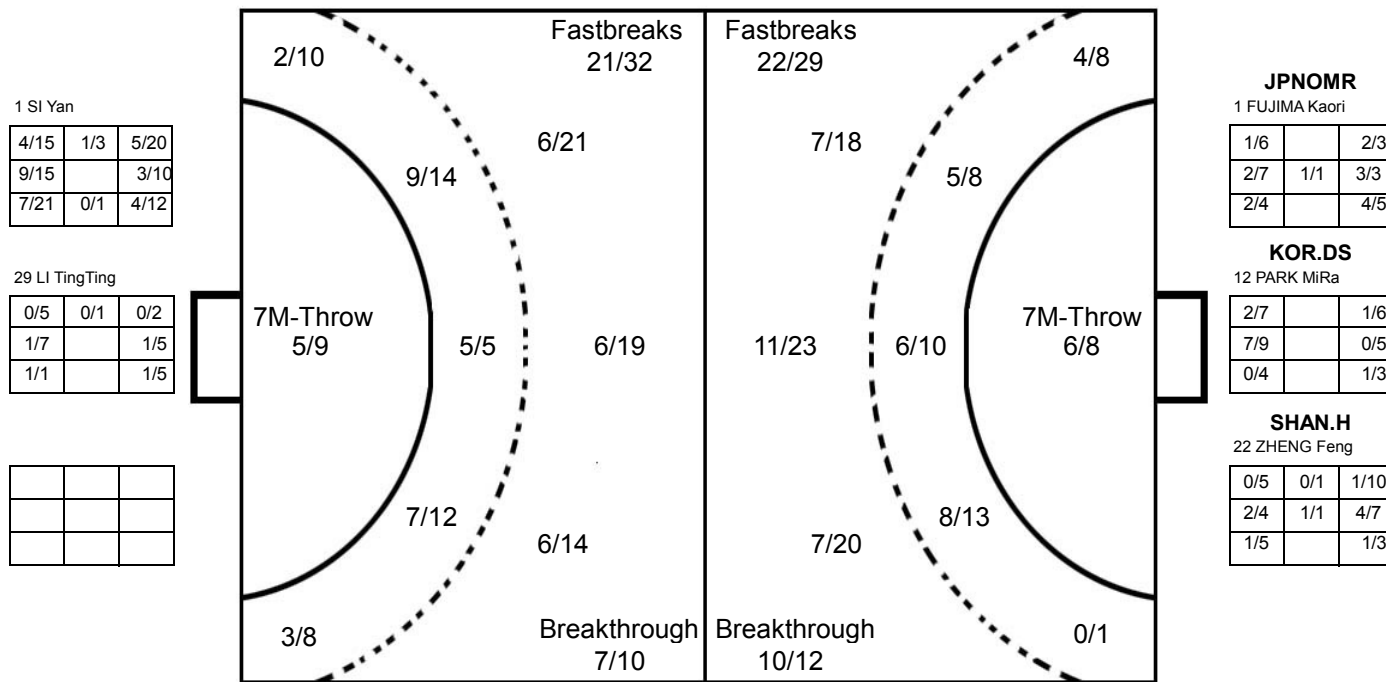

Played

STAGE	MATCH	PLAYED	SCORE
Placement	1	CHN.SH	30:21 (17:12)
Placement	5	JPNOMR	23:32 (11:21)
Placement	10	KOR.DS	24:33 (13:17)

THE 11TH EAST ASIAN CLUB WOMEN'S CHAM IN WANZHOU
TOTAL SHOT REPORT

UP TO MATCH 10

201404010-42-1/1

CHN.ANHUI

Table with 18 columns representing players: 1 SI Yan, 4 DAI YingYing, 5 BAN HenChen, 6 SHEN Ping, 9 XIE ChenChen, 11 CUI Juan, 17 ZHOU Ting, 18 ZHENG DongDong, 19 CHEN Qian, 21 LI Yao, 23 ZHANG TingJie, 25 LI MiaoRan, 29 LI TingTing, 41 DU JiJuau. Each column contains a 3x3 grid for shot statistics and a line below with Post - Miss - Block - 0.

OPPONENT

Table with 12 columns representing opponent players: 19 JUNG JiHae, 9 WU NaNa, 11 SIM HaeIn, 10 AIZAWA Rino, 17 ARIHAMA Yuuko, 13 YOO HyunJi, 28 DU Hao, 7 FUJII Shio, 8 ISHITATE Mayuko, 11 NAGATA Shiori, 13 KATSUREN Chie, 18 HAN DaSeul, 20 KIM MyoSeon, 2 ZHOU Lei, 10 SI Wen, 4 YOSHIDA Yukiko. Each column contains a 3x3 grid for shot statistics and a line below with Post - Miss - Block - 0.