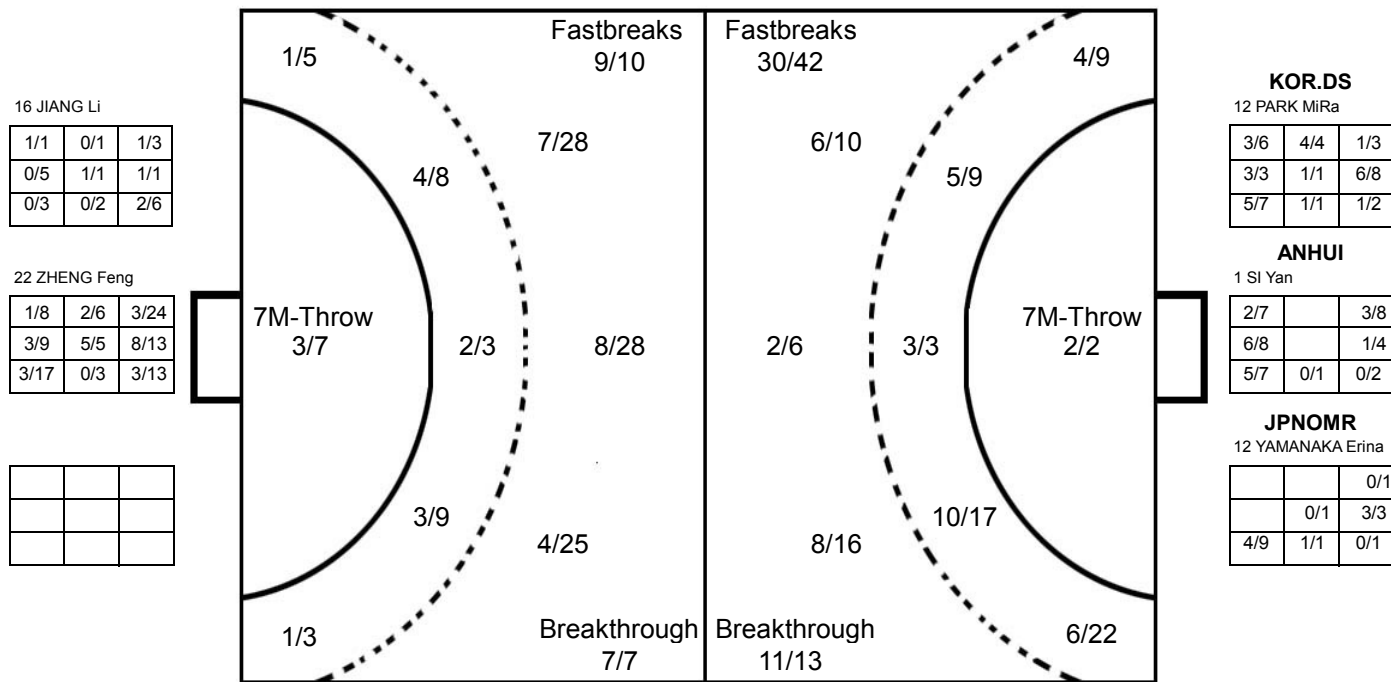

THE 11TH EAST ASIAN CLUB WOMEN'S CHAM IN WANZHOU TOTAL SHOT REPORT

UP TO MATCH 10

201404010-42-1/1

CHN.SHANGHAI

1 XU Mo	2 ZHOU Lei	5 XU Juan	6 WANG FengLi	7 CHE Wanru	9 WU NaNa	10 Si Wen	13 WANG LanLan
<table border="1" style="width: 100%;"><tr><td> </td><td> </td><td> </td></tr><tr><td> </td><td> </td><td> </td></tr><tr><td> </td><td> </td><td> </td></tr></table>	<table border="1" style="width: 100%;"><tr><td>2</td><td> </td><td>2</td></tr><tr><td> </td><td> </td><td>1</td></tr><tr><td>1</td><td>1</td><td> </td></tr></table>	<table border="1" style="width: 100%;"><tr><td> </td><td> </td><td>2</td></tr><tr><td> </td><td> </td><td>1</td></tr><tr><td> </td><td> </td><td>2</td></tr></table>	<table border="1" style="width: 100%;"><tr><td> </td><td>1</td><td> </td></tr><tr><td> </td><td> </td><td> </td></tr><tr><td> </td><td> </td><td> </td></tr></table>	<table border="1" style="width: 100%;"><tr><td> </td><td> </td><td> </td></tr><tr><td> </td><td> </td><td> </td></tr><tr><td> </td><td> </td><td> </td></tr></table>	<table border="1" style="width: 100%;"><tr><td>4</td><td> </td><td>2</td></tr><tr><td>1</td><td> </td><td>2</td></tr><tr><td>3</td><td> </td><td>1</td></tr></table>	<table border="1" style="width: 100%;"><tr><td>2</td><td> </td><td> </td></tr><tr><td>1</td><td> </td><td> </td></tr><tr><td>1</td><td> </td><td> </td></tr></table>	<table border="1" style="width: 100%;"><tr><td> </td><td> </td><td> </td></tr><tr><td> </td><td> </td><td> </td></tr><tr><td> </td><td> </td><td> </td></tr></table>
Post - 0 Miss - 0 Block - 0	Post - 1 Miss - 4 Block - 1	Post - 2 Miss - 1 Block - 1	Post - 0 Miss - 0 Block - 0	Post - 0 Miss - 0 Block - 0	Post - 0 Miss - 0 Block - 1	Post - 0 Miss - 1 Block - 1	Post - 0 Miss - 0 Block - 0
14 PENG YueYing	16 JIANG Li	17 JU Ye	19 WANG RuiJuan	20 HUANG Yan	22 ZHENG Feng	24 WANG Qi	28 DU Hao
<table border="1" style="width: 100%;"><tr><td> </td><td> </td><td> </td></tr><tr><td> </td><td> </td><td> </td></tr><tr><td> </td><td> </td><td> </td></tr></table>	<table border="1" style="width: 100%;"><tr><td> </td><td> </td><td> </td></tr><tr><td> </td><td> </td><td> </td></tr><tr><td> </td><td> </td><td> </td></tr></table>	<table border="1" style="width: 100%;"><tr><td>1</td><td> </td><td> </td></tr><tr><td> </td><td> </td><td> </td></tr><tr><td>1</td><td> </td><td>1</td></tr></table>	<table border="1" style="width: 100%;"><tr><td> </td><td> </td><td> </td></tr><tr><td> </td><td> </td><td> </td></tr><tr><td> </td><td> </td><td> </td></tr></table>	<table border="1" style="width: 100%;"><tr><td> </td><td> </td><td>1</td></tr><tr><td> </td><td> </td><td> </td></tr><tr><td>3</td><td> </td><td>1</td></tr></table>	<table border="1" style="width: 100%;"><tr><td> </td><td> </td><td> </td></tr><tr><td> </td><td> </td><td> </td></tr><tr><td> </td><td> </td><td> </td></tr></table>	<table border="1" style="width: 100%;"><tr><td> </td><td> </td><td> </td></tr><tr><td> </td><td> </td><td> </td></tr><tr><td> </td><td> </td><td> </td></tr></table>	<table border="1" style="width: 100%;"><tr><td>2</td><td> </td><td>3</td></tr><tr><td>2</td><td> </td><td>2</td></tr><tr><td>1</td><td> </td><td>1</td></tr></table>
Post - 0 Miss - 0 Block - 0	Post - 0 Miss - 0 Block - 0	Post - 0 Miss - 0 Block - 0	Post - 0 Miss - 0 Block - 0	Post - 1 Miss - 2 Block - 1	Post - 0 Miss - 0 Block - 0	Post - 0 Miss - 0 Block - 0	Post - 3 Miss - 4 Block - 1

OPPONENT

ANHUI 18 ZHENG DongDong	ANHUI 6 SHEN Ping	JPNOMR 5 INABA Yui	ANHUI 17 ZHOU Ting	KOR.DS 11 SIM Haeln	ANHUI 21 LI Yao	JPNOMR 2 SAWATA Tomomi	JPNOMR 8 ISHITATE Mayuko
<table border="1" style="width: 100%;"><tr><td>2</td><td> </td><td>2</td></tr><tr><td>1</td><td> </td><td> </td></tr><tr><td>2</td><td> </td><td>1</td></tr></table>	<table border="1" style="width: 100%;"><tr><td> </td><td> </td><td>3</td></tr><tr><td>1</td><td> </td><td>2</td></tr><tr><td> </td><td> </td><td>1</td></tr></table>	<table border="1" style="width: 100%;"><tr><td> </td><td> </td><td>1</td></tr><tr><td>1</td><td> </td><td> </td></tr><tr><td>1</td><td> </td><td>4</td></tr></table>	<table border="1" style="width: 100%;"><tr><td> </td><td> </td><td>3</td></tr><tr><td>2</td><td> </td><td> </td></tr><tr><td>1</td><td> </td><td> </td></tr></table>	<table border="1" style="width: 100%;"><tr><td> </td><td> </td><td>1</td></tr><tr><td>2</td><td> </td><td> </td></tr><tr><td>2</td><td> </td><td> </td></tr></table>	<table border="1" style="width: 100%;"><tr><td>1</td><td> </td><td>1</td></tr><tr><td>1</td><td> </td><td>1</td></tr><tr><td> </td><td> </td><td> </td></tr></table>	<table border="1" style="width: 100%;"><tr><td> </td><td>1</td><td>1</td></tr><tr><td> </td><td> </td><td> </td></tr><tr><td>1</td><td> </td><td>1</td></tr></table>	<table border="1" style="width: 100%;"><tr><td> </td><td> </td><td>1</td></tr><tr><td>1</td><td> </td><td> </td></tr><tr><td> </td><td> </td><td>1</td></tr></table>
Post - 0 Miss - 0 Block - 0	Post - 0 Miss - 0 Block - 0	Post - 0 Miss - 0 Block - 0	Post - 0 Miss - 0 Block - 0	Post - 0 Miss - 1 Block - 0	Post - 0 Miss - 2 Block - 1	Post - 0 Miss - 0 Block - 0	Post - 2 Miss - 0 Block - 0
JPNOMR 14 KAWAMATA Yukari	KOR.DS 17 HAN MiSeul	ANHUI 41 DU JiJuau	JPNOMR 10 AIZAWA Rino	JPNOMR 11 NAGATA Shiori	JPNOMR 15 MATSUMOTO Erika	KOR.DS 18 HAN DaSeul	KOR.DS 19 JUNG JiHae
<table border="1" style="width: 100%;"><tr><td> </td><td> </td><td> </td></tr><tr><td> </td><td> </td><td> </td></tr><tr><td>2</td><td>1</td><td>1</td></tr></table>	<table border="1" style="width: 100%;"><tr><td> </td><td>1</td><td>2</td></tr><tr><td> </td><td> </td><td>1</td></tr><tr><td> </td><td> </td><td> </td></tr></table>	<table border="1" style="width: 100%;"><tr><td>1</td><td>1</td><td> </td></tr><tr><td> </td><td> </td><td> </td></tr><tr><td>1</td><td> </td><td> </td></tr></table>	<table border="1" style="width: 100%;"><tr><td> </td><td>1</td><td> </td></tr><tr><td> </td><td> </td><td> </td></tr><tr><td>1</td><td>1</td><td> </td></tr></table>	<table border="1" style="width: 100%;"><tr><td> </td><td> </td><td> </td></tr><tr><td> </td><td> </td><td> </td></tr><tr><td>2</td><td>1</td><td> </td></tr></table>	<table border="1" style="width: 100%;"><tr><td> </td><td> </td><td>2</td></tr><tr><td> </td><td> </td><td> </td></tr><tr><td> </td><td> </td><td>1</td></tr></table>	<table border="1" style="width: 100%;"><tr><td> </td><td> </td><td>1</td></tr><tr><td> </td><td> </td><td>1</td></tr><tr><td> </td><td> </td><td>1</td></tr></table>	<table border="1" style="width: 100%;"><tr><td> </td><td> </td><td>1</td></tr><tr><td> </td><td> </td><td> </td></tr><tr><td>1</td><td> </td><td> </td></tr></table>
Post - 0 Miss - 0 Block - 0	Post - 0 Miss - 0 Block - 0	Post - 2 Miss - 1 Block - 0	Post - 1 Miss - 0 Block - 0	Post - 0 Miss - 0 Block - 0	Post - 1 Miss - 0 Block - 0	Post - 0 Miss - 0 Block - 0	Post - 1 Miss - 0 Block - 0