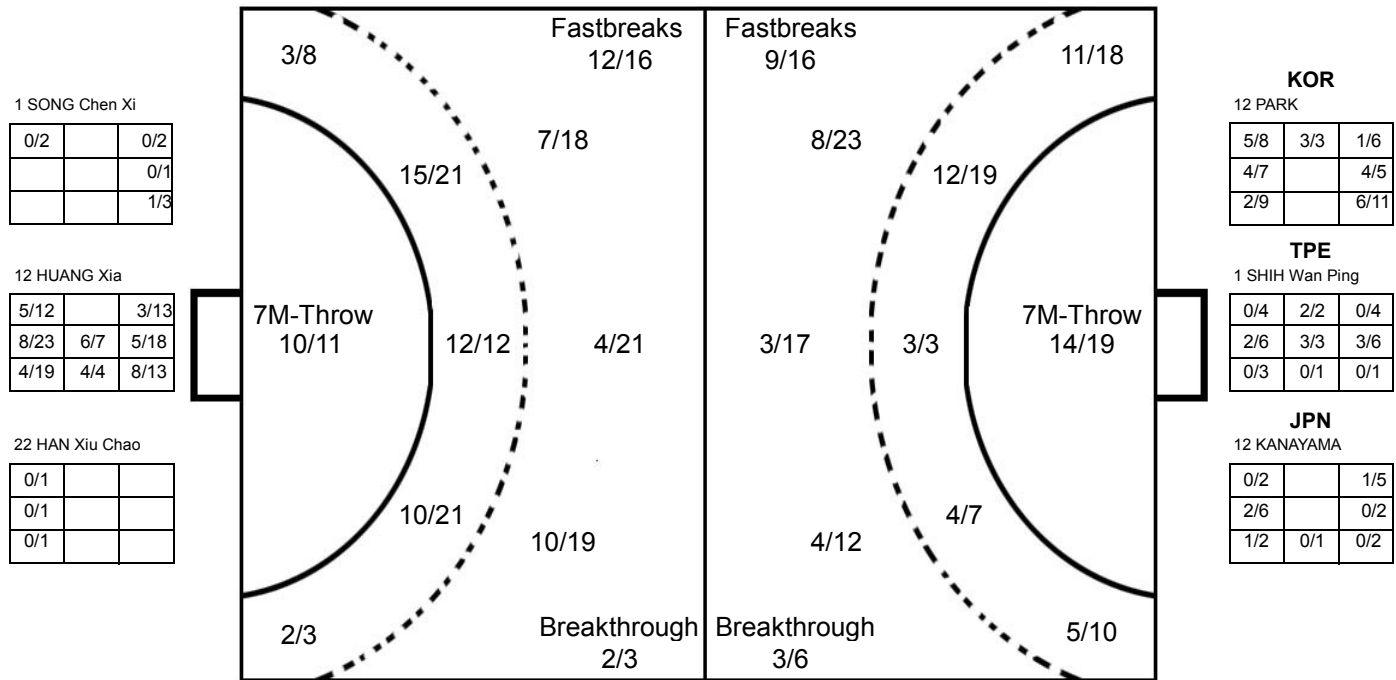

THE 4TH EAST ASINA U22 HANDBALL CHANPIONSHIP(F)
TOTAL SHOT REPORT

UP TO MATCH 15

201622015-42-1/1

CHN

1 SONG Chen Xi	2 XU Han Shu	3 ZHANG Hai Xia	5 GAO Yuan Yuan	7 ZHOU Qi	8 QIAO Ru	9 MO Meng Meng	10 WANG Ke Ke
		2			6	2	2
		5			5	1	1
	1	5	2	1		4	
Post - 0 Miss - 0 Block - 0	Post - 0 Miss - 0 Block - 0	Post - 1 Miss - 0 Block - 0	Post - 0 Miss - 0 Block - 0	Post - 1 Miss - 2 Block - 1	Post - 0 Miss - 2 Block - 1	Post - 2 Miss - 0 Block - 0	Post - 2 Miss - 2 Block - 0
11 YU Yuan Yuan	12 HUANG Xia	13 SHI Yu Xin	21 XIE Ming Yue	22 HAN Xiu Chao	26 GU Lei	27 ZHU Hai Yun	33 JIN Meng Qing
1							3
2							2
1			1				3
Post - 3 Miss - 0 Block - 0	Post - 0 Miss - 0 Block - 0	Post - 0 Miss - 0 Block - 0	Post - 0 Miss - 0 Block - 0	Post - 0 Miss - 0 Block - 0	Post - 0 Miss - 0 Block - 0	Post - 1 Miss - 1 Block - 0	Post - 1 Miss - 1 Block - 4

OPPONENT

KOR 7 KIM SUJEONG	JPN 5 YOSHIOKA Saya	KOR 13 KIM JUNGEUN	JPN 13 NAKAMURA Fuka	KOR 9 HAN SEUNGMI	KOR 18 JO SUYEON	TPE 9 CHOU Ching Ting	JPN 14 NAKAYAMA Kaho
1	1	1	1		1		
6	2	1	1		2		
2	1	1	3	2		2	
Post - 1 Miss - 1 Block - 0	Post - 1 Miss - 2 Block - 0	Post - 1 Miss - 0 Block - 0	Post - 0 Miss - 0 Block - 0	Post - 0 Miss - 0 Block - 0	Post - 2 Miss - 0 Block - 1	Post - 1 Miss - 0 Block - 0	Post - 2 Miss - 2 Block - 0
JPN 15 KINJO Arisa	TPE 2 HUANG Tzu Wen	TPE 21 LIU Tzu Hsuan	TPE 29 LU Kuei Yu	JPN 4 HAMA Mahiro	JPN 6 YUKUMOTO Akari	KOR 19 KIM JIHEE	TPE 3 CHIANG Chia Yun
		1			1	1	
			1				2
1	1		1		1	1	
Post - 1 Miss - 1 Block - 1	Post - 0 Miss - 0 Block - 0	Post - 2 Miss - 0 Block - 2	Post - 0 Miss - 0 Block - 0	Post - 0 Miss - 0 Block - 1	Post - 0 Miss - 0 Block - 0	Post - 0 Miss - 0 Block - 0	Post - 0 Miss - 0 Block - 0