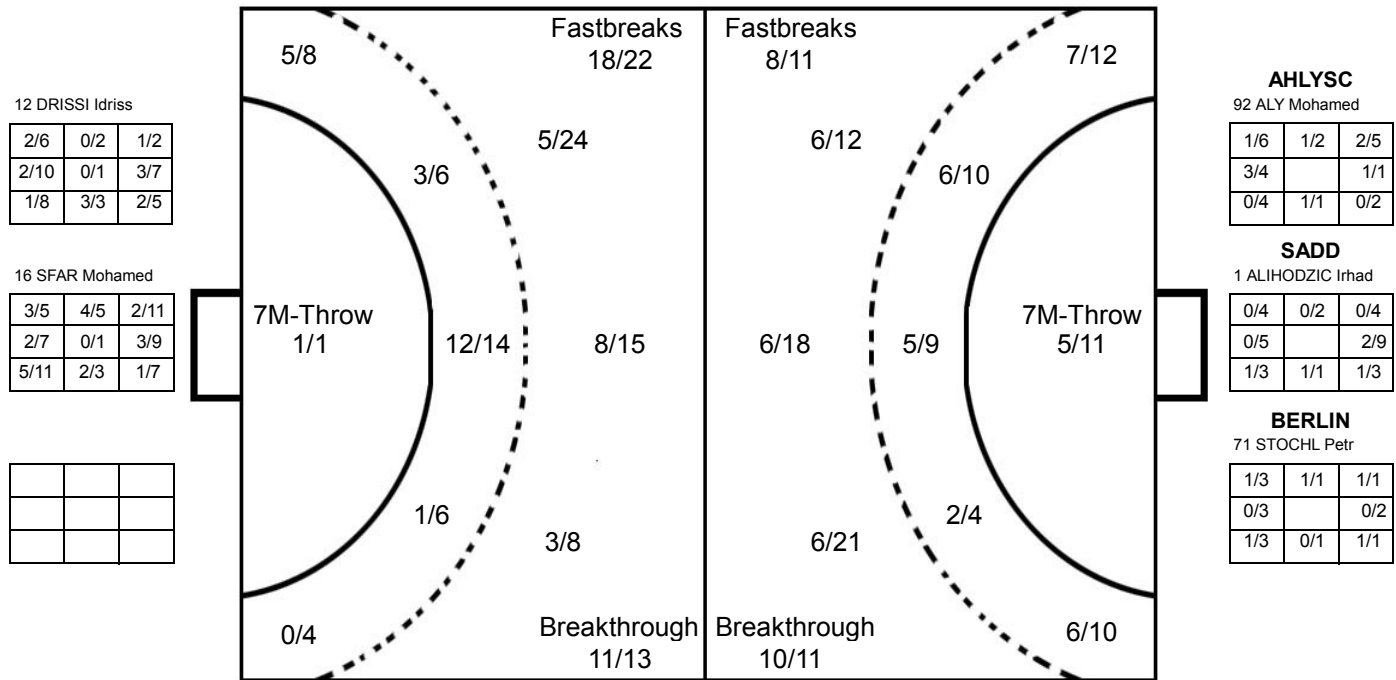

IHF
SUPER
GLOBE

PHMS Pictorial Handball Match Statistics

IHF Official System

IHF SUPER GLOBE QATAR 2015

TOTAL SHOT REPORT

UP TO MATCH 9

201513012-42-1/1

CLUB AFRICAIN(TUN)

3 MHADHBI M. H. 2	7 MAJDOUB Ramzi 2 3	9 BANNOUR Amine 5 1 2 1 1 4 2	12 DRISSI Idriss	13 HOSNI Oussama 1 2 1	14 SLAMA Makrem 1 1 1 1	15 HAJ YOUSSEF K. 1 1	16 SFAR Mohamed
Post - 0 Miss - 1 Block - 0	Post - 1 Miss - 1 Block - 0	Post - 3 Miss - 2 Block - 6	Post - 0 Miss - 0 Block - 0	Post - 0 Miss - 0 Block - 1	Post - 0 Miss - 0 Block - 0	Post - 1 Miss - 0 Block - 0	Post - 0 Miss - 0 Block - 0
17 GHRIBI Ghazi 1	19 MAAREF M. J. 1	25 BEN SALAH A. 1 3 3	31 BEN GHALI Yosri 1 1 2 2 2	39 SOUSSI Mohamed 1 1 1 1 3 1	69 HASSAN Eslam 1 1 1 1 1	96 BOUTEFAHA Y. 1 1	
Post - 0 Miss - 0 Block - 0	Post - 1 Miss - 1 Block - 0	Post - 2 Miss - 1 Block - 1	Post - 0 Miss - 0 Block - 0	Post - 3 Miss - 1 Block - 0	Post - 0 Miss - 3 Block - 1	Post - 0 Miss - 0 Block - 0	

OPPONENT

BERLIN 13 NENADIC Petar 1 1 4 2	SADD 9 PADEZANIN Milos 1 1 2	AHLYSC 3 ABOUEBAID M. 1 1 1 1	BERLIN 4 ELISSON Bjarki 1 1 2	AHLYSC 10 MOHAMED Ali 1 1	AHLYSC 13 OSMAN Karim 1 1 1	AHLYSC 31 ELWAKIL Omar 1 1	AHLYSC 93 BECHIR Mostafa 1 1
Post - 1 Miss - 1 Block - 0	Post - 2 Miss - 1 Block - 2	Post - 2 Miss - 3 Block - 0	Post - 0 Miss - 0 Block - 0	Post - 1 Miss - 1 Block - 1	Post - 0 Miss - 0 Block - 0	Post - 0 Miss - 0 Block - 0	Post - 0 Miss - 0 Block - 0
BERLIN 6 VUKOVIC Drago 1 1 1	BERLIN 36 NIELSEN Jesper 1	BERLIN 83 PETERSEN F. 1 2	SADD 19 AL KUWARI Faisal 2 1	AHLYSC 15 AMER Mohamed 2	BERLIN 3 WIEDE Fabian 1	SADD 5 ALKRAD Mustafa 1 1	SADD 6 ABDELIMAGEED M. 1 1
Post - 0 Miss - 0 Block - 1	Post - 0 Miss - 0 Block - 0	Post - 0 Miss - 0 Block - 0	Post - 0 Miss - 1 Block - 0	Post - 1 Miss - 0 Block - 0	Post - 1 Miss - 0 Block - 1	Post - 0 Miss - 0 Block - 0	Post - 0 Miss - 0 Block - 0