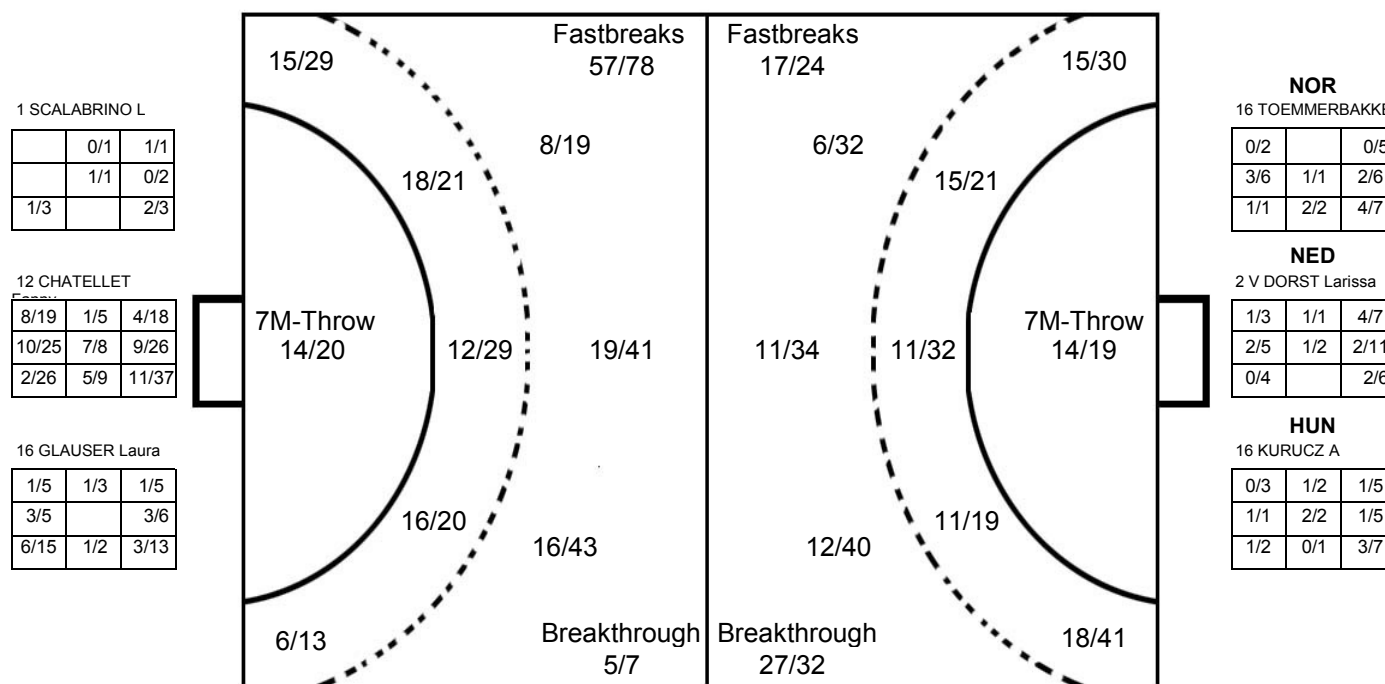

III WOMEN'S YOUTH WORLD CHAMPIONSHIP 2010 IN DOM

TOTAL SHOT REPORT

UP TO MATCH 64

100802064-42-1/1

FRANCE

1 SCALABRINO L	3 LOMBARDO	4 ABDELLAHI S	5 COCCIALE Marine	7 LONZIEME Anais	8 NGO Roseline	9 BRUNEAU Audrey	10 LASSOURCE C
	2 2	4 5		1 1		5 1 9	2 3
	3 1 1	2 7	1 1			8 5	4 12
	2 6	5 4		3 2	3 4	4 1 7	2 1
Post - 0 Miss - 0 Block - 0	Post - 1 Miss - 3 Block - 2	Post - 3 Miss - 2 Block - 0	Post - 0 Miss - 0 Block - 0	Post - 2 Miss - 1 Block - 1	Post - 0 Miss - 2 Block - 0	Post - 8 Miss - 16 Block - 5	Post - 0 Miss - 7 Block - 0
11 FRANCOIS Marie	12 CHATELLET Fanny	14 RASSINOUX C	15 ROLLAND Melina	16 GLAUSER Laura	17 DAVID Marina	18 BOUCHARD Cecile	19 GODEL Julie
1 2		1 5			4 1	1	1
		3 3			3	1	2 1
1		2 2	1 2		3 3		1
Post - 0 Miss - 1 Block - 0	Post - 0 Miss - 0 Block - 0	Post - 3 Miss - 3 Block - 2	Post - 3 Miss - 1 Block - 0	Post - 0 Miss - 0 Block - 0	Post - 1 Miss - 6 Block - 0	Post - 0 Miss - 0 Block - 0	Post - 1 Miss - 1 Block - 0

OPPONENT

17 POLMAN Estavana (NED)	15 KLIVINYI Kinga (HUN)	13 LARSSON Lina (SWE)	5 ABBINGH Lois (NED)	9 SMITH Carolina (NOR)	3 BLOHM Linn (SWE)	3 BETU MVITA Julie (COD)	11 MILOVA Ksenia (RUS)
5 2		1 2		1	1 1 1	1	1
2		1	1 2	2	1	3	1
	1 2	1 2	2 1	2 1	1 1	1	1 2
Post - 0 Miss - 1 Block - 2	Post - 0 Miss - 0 Block - 0	Post - 0 Miss - 0 Block - 0	Post - 1 Miss - 0 Block - 0	Post - 1 Miss - 0 Block - 0	Post - 0 Miss - 1 Block - 0	Post - 2 Miss - 2 Block - 3	Post - 1 Miss - 1 Block - 5
14 GARANINA V (RUS)	4 SUCH Nelly (HUN)	11 YEVGENIYA L (KAZ)	4 DANSHINA N (RUS)	5 TELLENMARK V (SWE)	14 CLAESON Linnea (SWE)	15 LARSSON Linn (SWE)	5 NDAMPIA Marie (COD)
	1 1		1 1	1 1			1
2 2	1	1 1	1 1 1	1 1	4	4	1 1
Post - 0 Miss - 1 Block - 0	Post - 0 Miss - 1 Block - 0	Post - 1 Miss - 5 Block - 1	Post - 1 Miss - 2 Block - 3	Post - 0 Miss - 0 Block - 0	Post - 1 Miss - 0 Block - 0	Post - 0 Miss - 2 Block - 0	Post - 1 Miss - 0 Block - 0