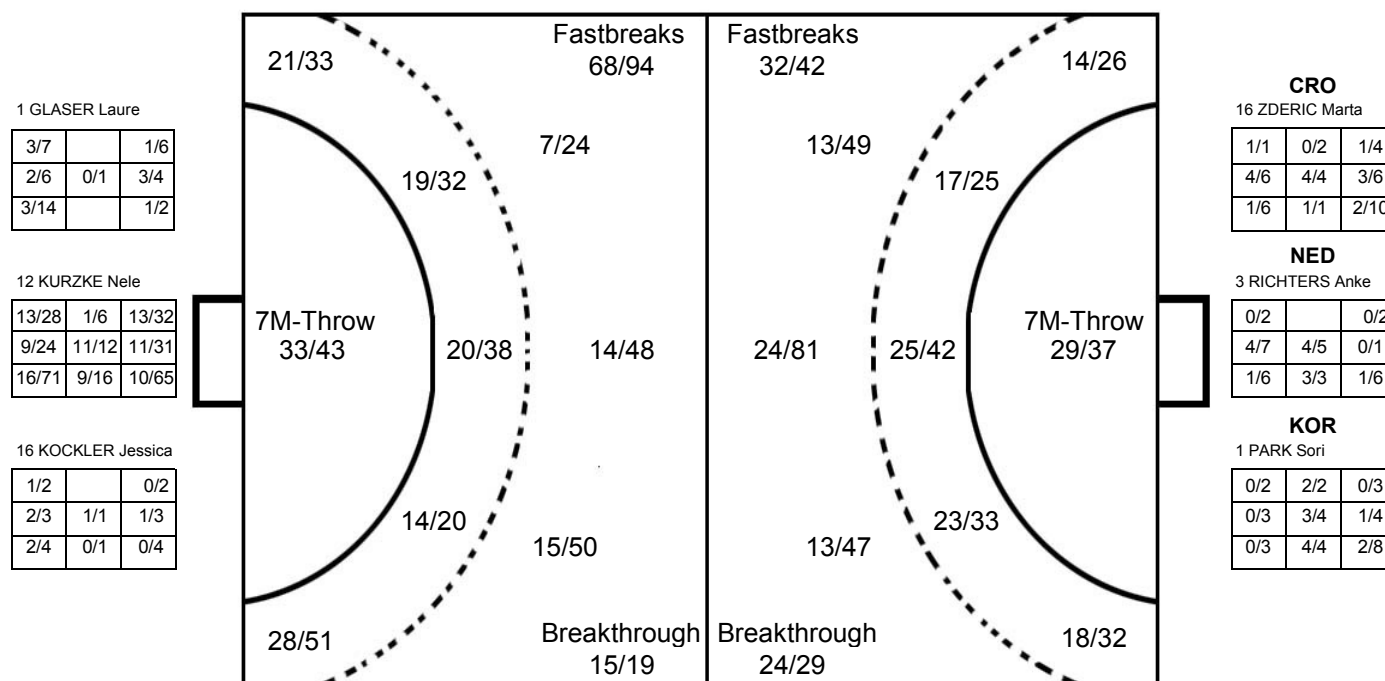

XVII WOMEN'S JUNIOR WORLD CHAMPIONSHIP 2010 IN KOR
TOTAL SHOT REPORT

UP TO MATCH 98

100717098-42-1/1

GERMANY

1 GLASER Laure	2 ZAPF Marlene	3 SCHULZE Luisa	4 HILDEBRAND Pia	5 MULLER Franziska	6 GROSSMANN Ina	7 SCHIRMER Maike	10 BONIGHAUSEN P
	3 1 1	2 1 4		1 1 7	1 1 1	7 1 3	2 2
	6 4			1 1	1	5	1 1
	19 1	4 10	2	6 12	8 14	9 5	5 4
Post - 0 Miss - 0 Block - 0	Post - 6 Miss - 8 Block - 9	Post - 2 Miss - 1 Block - 1	Post - 0 Miss - 0 Block - 0	Post - 5 Miss - 2 Block - 0	Post - 1 Miss - 2 Block - 0	Post - 1 Miss - 4 Block - 1	Post - 3 Miss - 3 Block - 4
11 PREIS Lisa marie	12 KURZKE Nele	13 SCHMELE Caroline	14 FISCHER Aline	15 NAIDZINAVICIUS K	16 KOCKLER Jessica	17 WENZL Julia	18 LEPPERT Anika
				6 1 9		5 1	
1 1 1		1 4	1 1	1 1 3		6 1	
1 1 1		1 2	1 1 2	6 9		8 2	1 2
Post - 0 Miss - 2 Block - 0	Post - 0 Miss - 0 Block - 0	Post - 2 Miss - 4 Block - 1	Post - 1 Miss - 0 Block - 0	Post - 7 Miss - 4 Block - 7	Post - 0 Miss - 0 Block - 0	Post - 5 Miss - 7 Block - 1	Post - 0 Miss - 1 Block - 0

OPPONENT

NED 11 V D HEIJDEN L	CRO 15 MILIC Marija	KOR 8 LEE Eunbi	SWE 7 HAGMAN Nathalie	FRA 14 PRUDHOMME Marie	SRB 23 TRIFUNOVIC J	SWE 5 WESTBERG Johana	NED 7 KRAMER Jessy
	1 2			2			1 2
1 2		1 5	1	1 1	1	2 1	1 1
5 1	1 1 3	3	2 3	3 1	1 1	4	1 2
Post - 0 Miss - 1 Block - 0	Post - 4 Miss - 1 Block - 1	Post - 2 Miss - 1 Block - 1	Post - 0 Miss - 2 Block - 1	Post - 1 Miss - 2 Block - 0	Post - 1 Miss - 2 Block - 1	Post - 1 Miss - 2 Block - 1	Post - 0 Miss - 1 Block - 2
NED 14 SNELDER Danick	NOR 7 MOLID Mari	SWE 15 FOGELSTROM	GRL 3 RASMUSSEN Mia	KOR 9 LEE Semi	NED 5 SMEETS Martine	NOR 3 KRISTIANSEN V	NOR 8 JAKOBSEN Maja
		2	1 1			1	1 1
	1 1			2	1		
3 2 1			3	2		1 3	2 1
Post - 0 Miss - 1 Block - 0	Post - 0 Miss - 3 Block - 0	Post - 0 Miss - 1 Block - 0	Post - 0 Miss - 0 Block - 1	Post - 1 Miss - 0 Block - 1	Post - 0 Miss - 0 Block - 0	Post - 0 Miss - 0 Block - 3	Post - 0 Miss - 0 Block - 1