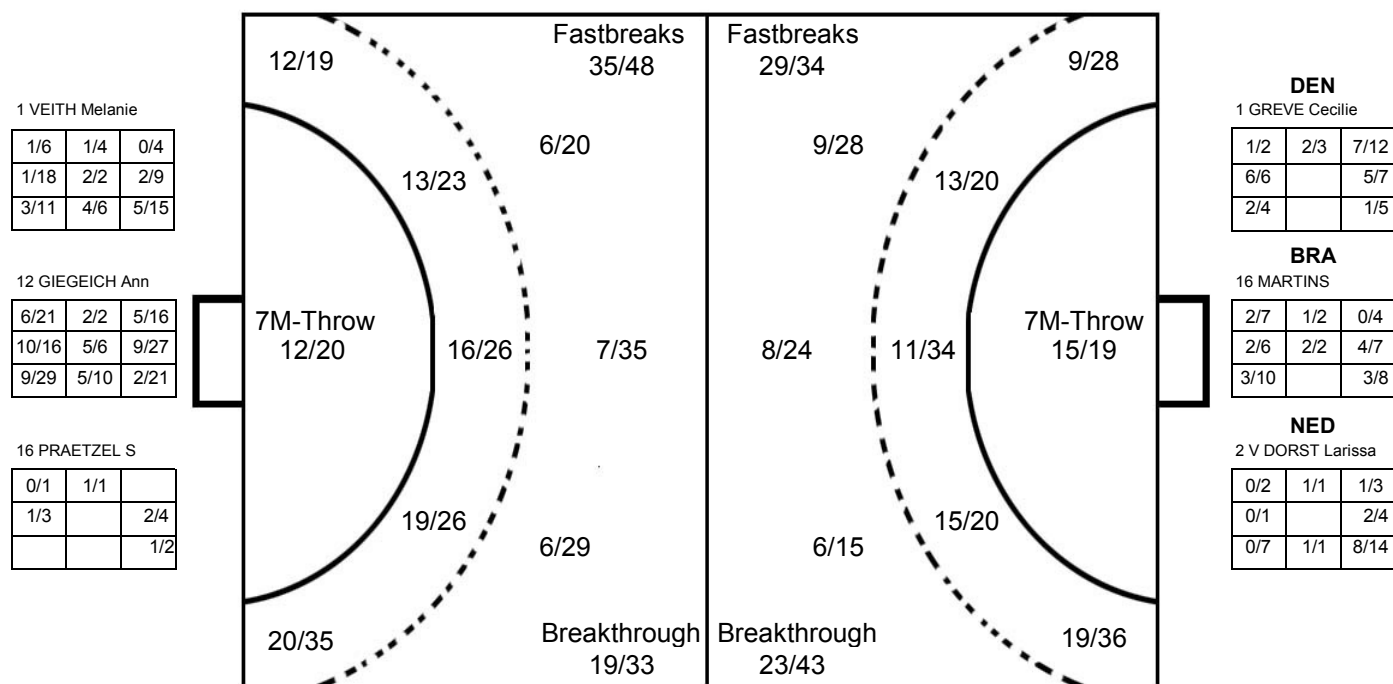

III WOMEN'S YOUTH WORLD CHAMPIONSHIP 2010 IN DOM

TOTAL SHOT REPORT

UP TO MATCH 56

100802056-42-1/1

GERMANY

1 VEITH Melanie	2 RITTER Sina	3 HUBINGER Anne	4 GREINERT Nadja	5 BERGER Alisa	6 WINDISCH Marlene	7 MAZZUCCO A	8 HUMMEL Stefanie
<table border="1"><tr><td></td><td></td><td></td></tr><tr><td></td><td></td><td></td></tr><tr><td></td><td></td><td></td></tr></table>	<table border="1"><tr><td>2</td><td></td><td>3</td></tr><tr><td>1</td><td></td><td>1</td></tr><tr><td>2</td><td>1</td><td>4</td></tr></table>	<table border="1"><tr><td>4</td><td></td><td>2</td></tr><tr><td></td><td></td><td>1</td></tr><tr><td>1</td><td></td><td>2</td></tr></table>	<table border="1"><tr><td>1</td><td></td><td></td></tr><tr><td></td><td></td><td></td></tr><tr><td>1</td><td></td><td></td></tr></table>	<table border="1"><tr><td></td><td></td><td>2</td></tr><tr><td>1</td><td></td><td>1</td></tr><tr><td></td><td></td><td>2</td></tr></table>	<table border="1"><tr><td>3</td><td>1</td><td>3</td></tr><tr><td>2</td><td></td><td>2</td></tr><tr><td>2</td><td></td><td>1</td></tr></table>	<table border="1"><tr><td>2</td><td></td><td>3</td></tr><tr><td>2</td><td></td><td>2</td></tr><tr><td>2</td><td></td><td>5</td></tr></table>	<table border="1"><tr><td></td><td>1</td><td></td></tr><tr><td>2</td><td></td><td>3</td></tr><tr><td>1</td><td></td><td>4</td></tr></table>
Post - 0 Miss - 0 Block - 0	Post - 2 Miss - 2 Block - 1	Post - 2 Miss - 6 Block - 2	Post - 0 Miss - 0 Block - 0	Post - 0 Miss - 4 Block - 0	Post - 0 Miss - 2 Block - 0	Post - 1 Miss - 1 Block - 3	Post - 1 Miss - 2 Block - 0
10 STONAWSKI Freya	12 GIEGEICH Ann	13 BEHNKE Julia	16 PRAETZEL S	17 HERTLEIN Helena	18 MINEVSKAJA E	19 DIEHL Kaya	20 HUMMEL Jaqueline
<table border="1"><tr><td>1</td><td>2</td><td>3</td></tr><tr><td>2</td><td></td><td>6</td></tr><tr><td>3</td><td></td><td>1</td></tr></table>	<table border="1"><tr><td></td><td></td><td></td></tr><tr><td></td><td></td><td></td></tr><tr><td></td><td></td><td></td></tr></table>	<table border="1"><tr><td>1</td><td></td><td>1</td></tr><tr><td></td><td></td><td></td></tr><tr><td>2</td><td></td><td></td></tr></table>	<table border="1"><tr><td></td><td></td><td></td></tr><tr><td></td><td></td><td></td></tr><tr><td></td><td></td><td></td></tr></table>	<table border="1"><tr><td>2</td><td>1</td><td>2</td></tr><tr><td>2</td><td></td><td></td></tr><tr><td>2</td><td></td><td>4</td></tr></table>	<table border="1"><tr><td>3</td><td></td><td>3</td></tr><tr><td>7</td><td></td><td>4</td></tr><tr><td>5</td><td></td><td>5</td></tr></table>	<table border="1"><tr><td>3</td><td>1</td><td></td></tr><tr><td>1</td><td></td><td></td></tr><tr><td>5</td><td></td><td>2</td></tr></table>	<table border="1"><tr><td>2</td><td></td><td>2</td></tr><tr><td>1</td><td></td><td>2</td></tr><tr><td>3</td><td></td><td>8</td></tr></table>
Post - 0 Miss - 1 Block - 0	Post - 0 Miss - 0 Block - 0	Post - 1 Miss - 3 Block - 0	Post - 0 Miss - 0 Block - 0	Post - 1 Miss - 0 Block - 0	Post - 7 Miss - 5 Block - 5	Post - 0 Miss - 2 Block - 0	Post - 4 Miss - 2 Block - 2

OPPONENT

9 VAN DER PIJL T	2 IKKI Yukari	5 ABBINGH Lois	8 OTANI Kanami	14 KANKA Ngalula	5 ROCHA Francielle	6 HEINDAHL K	7 ARAUJO Juliana
<table border="1"><tr><td>3</td><td></td><td>2</td></tr><tr><td>1</td><td></td><td>2</td></tr><tr><td>1</td><td></td><td>1</td></tr></table>	<table border="1"><tr><td>4</td><td></td><td></td></tr><tr><td>3</td><td></td><td></td></tr><tr><td>1</td><td>1</td><td></td></tr></table>	<table border="1"><tr><td></td><td></td><td></td></tr><tr><td>2</td><td></td><td>2</td></tr><tr><td>3</td><td></td><td>2</td></tr></table>	<table border="1"><tr><td></td><td></td><td></td></tr><tr><td>3</td><td></td><td>1</td></tr><tr><td>1</td><td></td><td>2</td></tr></table>	<table border="1"><tr><td></td><td></td><td>1</td></tr><tr><td>2</td><td></td><td></td></tr><tr><td>2</td><td></td><td>1</td></tr></table>	<table border="1"><tr><td></td><td></td><td>2</td></tr><tr><td></td><td></td><td></td></tr><tr><td>1</td><td>1</td><td>2</td></tr></table>	<table border="1"><tr><td>1</td><td></td><td></td></tr><tr><td></td><td></td><td>2</td></tr><tr><td>1</td><td></td><td>2</td></tr></table>	<table border="1"><tr><td>1</td><td></td><td></td></tr><tr><td>1</td><td></td><td>1</td></tr><tr><td>1</td><td></td><td>1</td></tr></table>
Post - 1 Miss - 0 Block - 0	Post - 0 Miss - 2 Block - 1	Post - 0 Miss - 2 Block - 0	Post - 1 Miss - 1 Block - 0	Post - 0 Miss - 1 Block - 0	Post - 0 Miss - 0 Block - 0	Post - 0 Miss - 0 Block - 0	Post - 0 Miss - 4 Block - 0
11 CONSTANTINO G	15 KOSEKI Haruna	3 YANDA Jocelina	13 LUIS Sara	9 SILVA Patricia	3 PEDERSEN Anne	19 BURGAARD Louise	13 SCHOENAKER M
<table border="1"><tr><td></td><td></td><td>1</td></tr><tr><td>2</td><td></td><td></td></tr><tr><td>1</td><td></td><td>1</td></tr></table>	<table border="1"><tr><td></td><td>1</td><td></td></tr><tr><td></td><td></td><td>2</td></tr><tr><td>1</td><td></td><td>1</td></tr></table>	<table border="1"><tr><td></td><td></td><td></td></tr><tr><td></td><td></td><td></td></tr><tr><td></td><td></td><td>4</td></tr></table>	<table border="1"><tr><td></td><td></td><td></td></tr><tr><td></td><td>1</td><td>2</td></tr><tr><td></td><td></td><td>1</td></tr></table>	<table border="1"><tr><td></td><td></td><td></td></tr><tr><td>1</td><td></td><td>1</td></tr><tr><td>2</td><td></td><td></td></tr></table>	<table border="1"><tr><td>1</td><td></td><td>1</td></tr><tr><td></td><td></td><td>1</td></tr><tr><td>1</td><td></td><td></td></tr></table>	<table border="1"><tr><td>1</td><td></td><td></td></tr><tr><td>1</td><td></td><td></td></tr><tr><td>1</td><td></td><td>1</td></tr></table>	<table border="1"><tr><td></td><td>1</td><td></td></tr><tr><td></td><td></td><td>2</td></tr><tr><td>1</td><td></td><td></td></tr></table>
Post - 0 Miss - 1 Block - 0	Post - 0 Miss - 0 Block - 0	Post - 0 Miss - 0 Block - 0	Post - 0 Miss - 0 Block - 1	Post - 0 Miss - 0 Block - 0	Post - 0 Miss - 0 Block - 0	Post - 2 Miss - 0 Block - 0	Post - 0 Miss - 1 Block - 0