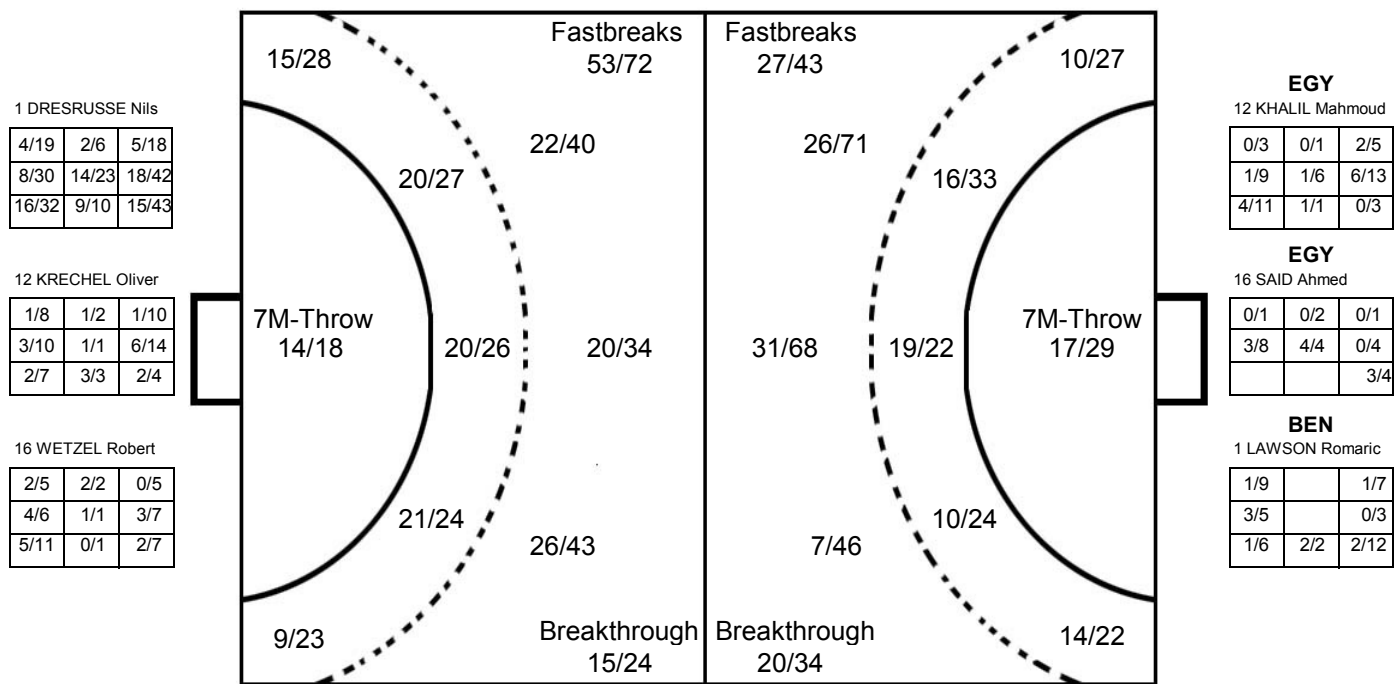

1 DRESRUSSE Nils
4/19 2/6 5/18
8/30 14/23 18/42
16/32 9/10 15/43

12 KRECHEL Oliver
1/8 1/2 1/10
3/10 1/1 6/14
2/7 3/3 2/4

16 WETZEL Robert
2/5 2/2 0/5
4/6 1/1 3/7
5/11 0/1 2/7

EGY
12 KHALIL Mahmoud
0/3 0/1 2/5
1/9 1/6 6/13
4/11 1/1 0/3

EGY		
16 SAID Ahmed		
0/1 0/2 0/1		
3/8 4/4 0/4		
		3/4

BEN
1 LAWSON Romaric
1/9 1/7
3/5 0/3
1/6 2/2 2/12

OPPONENT

IRI 10 ESTEKI Sajad	EGY 8 HISHAM Mohamed	IRI 6 JAMALI Iman	KOR 15 LEE Hyeonsik	BRA 8 CAMPOS Raul N.	EGY 10 HISHAM Mohamed	EGY 13 AHMED ABDEL S.	KOR 6 KO Juseok
<table border="1"><tr><td>1</td><td></td><td>3</td></tr><tr><td>2</td><td></td><td>2</td></tr><tr><td>1</td><td></td><td>1</td></tr></table>	<table border="1"><tr><td></td><td>1</td><td></td></tr><tr><td>3</td><td>1</td><td>3</td></tr><tr><td></td><td></td><td>1</td></tr></table>	<table border="1"><tr><td></td><td></td><td>1</td></tr><tr><td>1</td><td></td><td>2</td></tr><tr><td>3</td><td></td><td>2</td></tr></table>	<table border="1"><tr><td>2</td><td></td><td>1</td></tr><tr><td></td><td></td><td>2</td></tr><tr><td>1</td><td></td><td>2</td></tr></table>	<table border="1"><tr><td></td><td></td><td>1</td></tr><tr><td>1</td><td></td><td>1</td></tr><tr><td>3</td><td></td><td>1</td></tr></table>	<table border="1"><tr><td>1</td><td>1</td><td></td></tr><tr><td>1</td><td>1</td><td></td></tr><tr><td>3</td><td></td><td></td></tr></table>	<table border="1"><tr><td></td><td></td><td>1</td></tr><tr><td></td><td></td><td>2</td></tr><tr><td>1</td><td>1</td><td>2</td></tr></table>	<table border="1"><tr><td>1</td><td></td><td>2</td></tr><tr><td></td><td></td><td>3</td></tr><tr><td></td><td></td><td>1</td></tr></table>
Post - 1 Miss - 3 Block - 1	Post - 0 Miss - 2 Block - 4	Post - 0 Miss - 3 Block - 1	Post - 0 Miss - 1 Block - 2	Post - 0 Miss - 1 Block - 2	Post - 1 Miss - 1 Block - 0	Post - 0 Miss - 0 Block - 0	Post - 0 Miss - 0 Block - 0
EGY 9 GAMAL Omr	FRA 3 MAHE Kentin	BEN 4 QUENUM Patrick j	BRA 3 PERRELLA Matheus	EGY 39 ALAA EL Marwan	FRA 10 GREBILLE Mathieu	FRA 20 AFGOUR Benjamin	BEN 8 RADJI Yazid
<table border="1"><tr><td></td><td></td><td></td></tr><tr><td>2</td><td>1</td><td>1</td></tr><tr><td>2</td><td></td><td></td></tr></table>	<table border="1"><tr><td></td><td>1</td><td></td></tr><tr><td></td><td></td><td>1</td></tr><tr><td>1</td><td>1</td><td>2</td></tr></table>	<table border="1"><tr><td></td><td></td><td>1</td></tr><tr><td></td><td></td><td>1</td></tr><tr><td></td><td></td><td>3</td></tr></table>	<table border="1"><tr><td></td><td></td><td>1</td></tr><tr><td>1</td><td></td><td>3</td></tr><tr><td></td><td></td><td></td></tr></table>	<table border="1"><tr><td></td><td>1</td><td></td></tr><tr><td>2</td><td>1</td><td>1</td></tr><tr><td></td><td></td><td></td></tr></table>	<table border="1"><tr><td>1</td><td></td><td>1</td></tr><tr><td></td><td></td><td>1</td></tr><tr><td></td><td></td><td>2</td></tr></table>	<table border="1"><tr><td></td><td></td><td>1</td></tr><tr><td></td><td>1</td><td>1</td></tr><tr><td>1</td><td></td><td>1</td></tr></table>	<table border="1"><tr><td></td><td></td><td></td></tr><tr><td>2</td><td></td><td></td></tr><tr><td>1</td><td></td><td>1</td></tr></table>
Post - 0 Miss - 1 Block - 2	Post - 0 Miss - 1 Block - 0	Post - 1 Miss - 1 Block - 1	Post - 1 Miss - 1 Block - 0	Post - 1 Miss - 3 Block - 1	Post - 0 Miss - 4 Block - 3	Post - 0 Miss - 0 Block - 0	Post - 1 Miss - 0 Block - 1