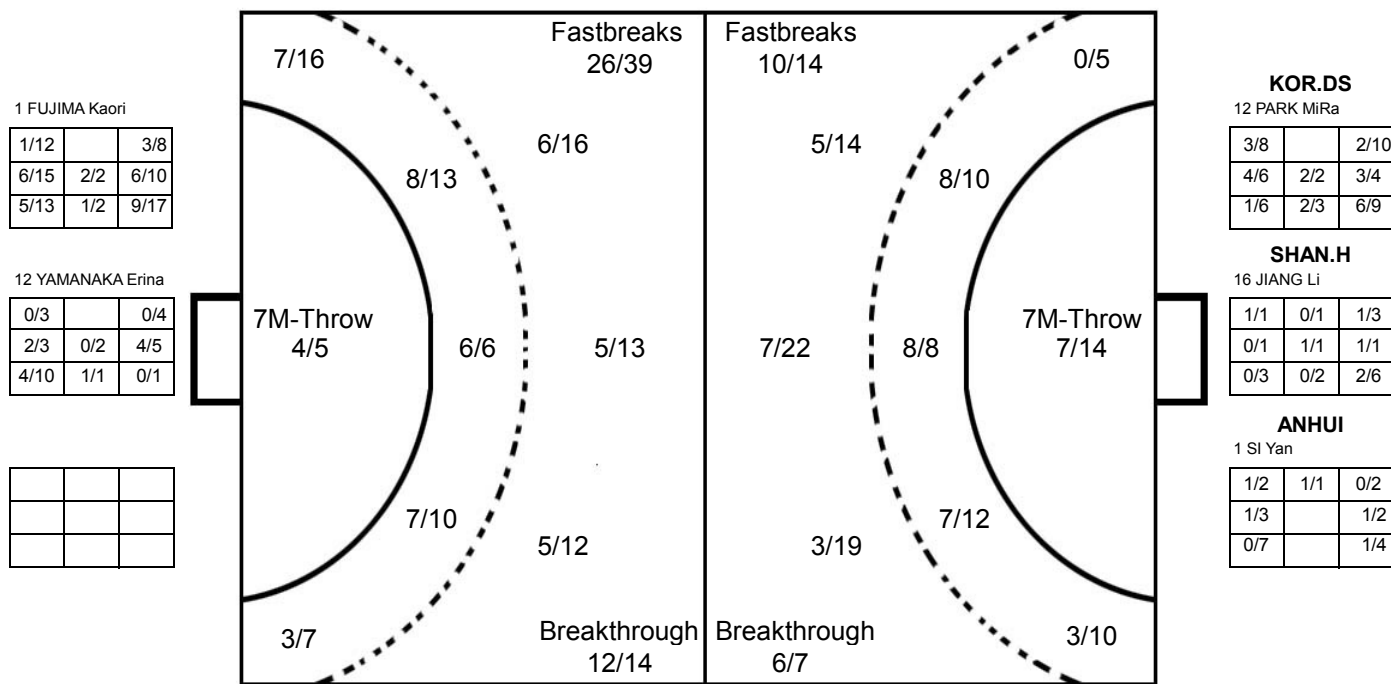

THE 11TH EAST ASIAN CLUB WOMEN'S CHAM IN WANZHOU
TOTAL SHOT REPORT

UP TO MATCH 10

201404010-42-1/1

JPN.OMRON

1 FUJIMA Kaori [ ] [ ] [ ] [ ] [ ] [ ] [ ] [ ] [ ] Post - 0 Miss - 0 Block - 0	2 SAWATA Tomomi 1 1 1 1 [ ] [ ] 2 [ ] 1 Post - 1 Miss - 0 Block - 0	3 MAEDA Nami [ ] [ ] [ ] [ ] [ ] [ ] [ ] [ ] [ ] Post - 0 Miss - 1 Block - 0	4 YOSHIDA Yukiko [ ] [ ] 2 1 [ ] [ ] 1 [ ] [ ] Post - 0 Miss - 0 Block - 0	5 INABA Yui [ ] [ ] 1 1 [ ] [ ] 1 [ ] 4 Post - 0 Miss - 0 Block - 1	6 KOBAYASHI Ayaka [ ] [ ] [ ] [ ] [ ] [ ] [ ] [ ] [ ] Post - 0 Miss - 0 Block - 0	7 FUJII Shio 4 [ ] 3 [ ] [ ] [ ] 4 1 3 Post - 3 Miss - 2 Block - 1	8 ISHITATE Mayuko 2 1 5 2 [ ] 1 1 [ ] 1 Post - 2 Miss - 2 Block - 0
10 AIZAWA Rino 1 2 1 1 [ ] [ ] 2 1 1 Post - 1 Miss - 0 Block - 0	11 NAGATA Shiori 1 [ ] 1 [ ] [ ] 1 4 1 1 Post - 0 Miss - 0 Block - 0	12 YAMANAKA Erina [ ] [ ] [ ] [ ] [ ] [ ] [ ] [ ] [ ] Post - 0 Miss - 0 Block - 0	13 KATSUREN Chie [ ] [ ] 1 1 [ ] 1 2 [ ] 3 Post - 1 Miss - 2 Block - 0	14 KAWAMATA Yukari [ ] [ ] [ ] [ ] [ ] [ ] 2 1 1 Post - 0 Miss - 1 Block - 0	15 MATSUMOTO Erika [ ] [ ] 2 [ ] [ ] 1 [ ] [ ] 1 Post - 1 Miss - 0 Block - 0	17 ARIHAMA Yuuko 1 [ ] 1 2 [ ] [ ] 2 [ ] 2 Post - 0 Miss - 1 Block - 2	18 KOZAKAI Akiko [ ] [ ] [ ] [ ] [ ] [ ] [ ] [ ] [ ] Post - 0 Miss - 0 Block - 0

OPPONENT

13 YOO HyunJi [ ] [ ] [ ] 2 [ ] 2 3 [ ] 3 Post - 0 Miss - 0 Block - 0	6 SHEN Ping [ ] [ ] 3 [ ] 1 [ ] 2 [ ] 1 Post - 1 Miss - 3 Block - 2	19 CHEN Qian 3 [ ] [ ] 3 [ ] 1 [ ] [ ] [ ] Post - 2 Miss - 0 Block - 0	17 HAN MiSeul [ ] [ ] 2 1 [ ] [ ] 1 1 1 Post - 1 Miss - 0 Block - 0	19 JUNG JiHae 4 [ ] 1 [ ] [ ] [ ] [ ] [ ] 1 Post - 1 Miss - 0 Block - 0	18 ZHENG DongDong 2 [ ] [ ] 2 [ ] [ ] [ ] [ ] [ ] Post - 1 Miss - 0 Block - 0	9 WU NaNa [ ] [ ] [ ] [ ] [ ] [ ] 3 [ ] [ ] Post - 0 Miss - 0 Block - 1	28 DU Hao 1 [ ] 1 [ ] [ ] [ ] 1 [ ] [ ] Post - 0 Miss - 1 Block - 1
11 SIM HaeIn [ ] [ ] 1 [ ] [ ] [ ] 1 [ ] 1 Post - 0 Miss - 0 Block - 1	17 ZHOU Ting [ ] [ ] 1 [ ] [ ] [ ] 1 [ ] [ ] Post - 0 Miss - 0 Block - 2	41 DU JiJuau 2 [ ] [ ] [ ] [ ] [ ] [ ] [ ] [ ] Post - 1 Miss - 1 Block - 0	2 ZHOU Lei 1 [ ] [ ] [ ] [ ] [ ] 1 [ ] [ ] Post - 1 Miss - 1 Block - 1	20 HUANG Yan [ ] [ ] [ ] [ ] [ ] [ ] 1 [ ] 1 Post - 0 Miss - 0 Block - 0	7 JANG EunJu [ ] [ ] 2 [ ] [ ] [ ] [ ] [ ] [ ] Post - 0 Miss - 0 Block - 0	21 LI Yao [ ] [ ] [ ] [ ] [ ] [ ] 1 [ ] [ ] Post - 0 Miss - 1 Block - 1	5 XU Juan [ ] [ ] [ ] [ ] [ ] [ ] [ ] [ ] 1 Post - 0 Miss - 1 Block - 0