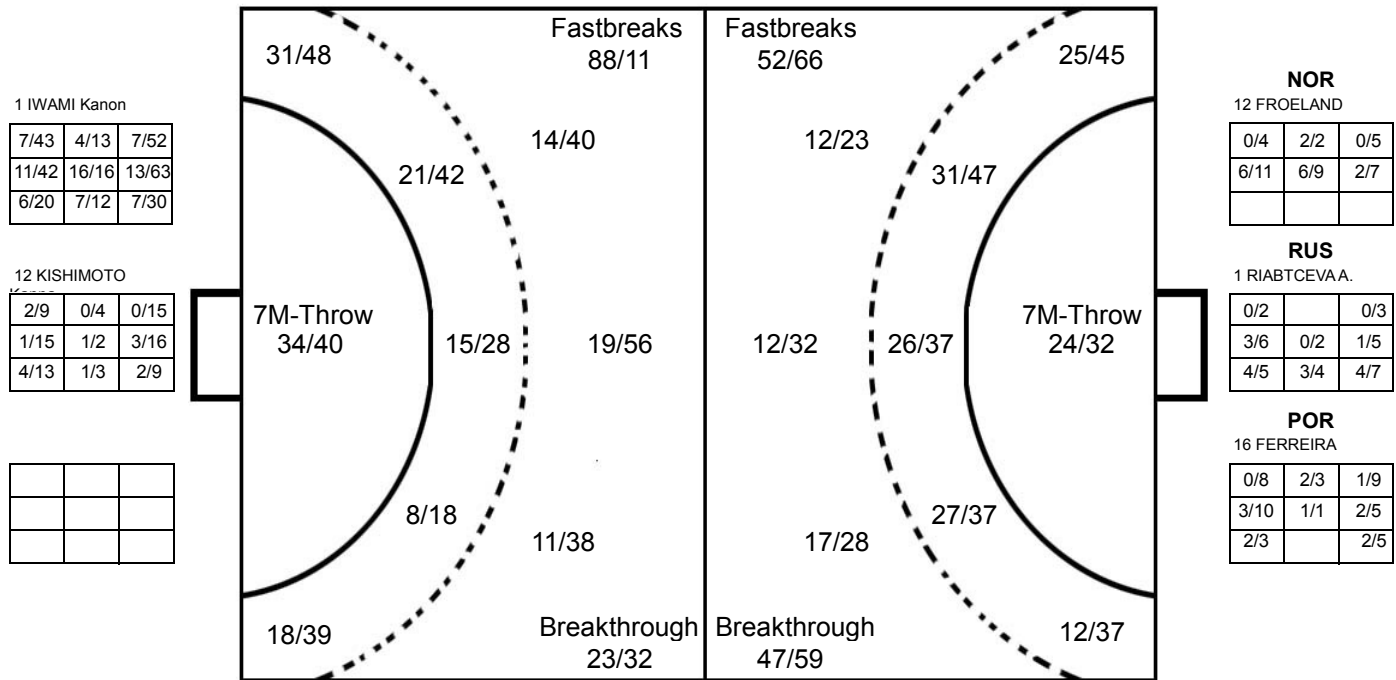

2014 WOMEN'S YOUTH WORLD CHAMPIONSHIP IN MKD TOTAL SHOT REPORT

UP TO MATCH 96

201412096-42-1/1

JAPAN

1 IWAMI Kanon [ ] [ ] [ ] [ ] [ ] [ ] [ ] [ ] [ ] Post - 0 Miss - 0 Block - 0	2 KAWARABATA Yuko 13 1 7 3 1 12 6 2 3 Post - 5 Miss - 8 Block - 7	3 KAWAKAMI Chinami 2 [ ] 1 5 [ ] 3 [ ] [ ] 2 Post - 1 Miss - 1 Block - 0	4 HATSUMI Miyako 4 3 1 2 1 [ ] [ ] [ ] [ ] Post - 1 Miss - 5 Block - 0	5 KAMEI Kyoka [ ] [ ] [ ] [ ] [ ] [ ] [ ] [ ] [ ] Post - 0 Miss - 0 Block - 0	6 TANI Haruka 6 [ ] 9 8 2 3 5 [ ] [ ] Post - 2 Miss - 4 Block - 4	7 FUJITA Asuka 8 1 10 16 1 4 8 [ ] 2 Post - 6 Miss - 2 Block - 2	8 MURAMATSU Saya 3 [ ] 2 6 [ ] 4 [ ] [ ] 1 Post - 4 Miss - 5 Block - 5
9 MITSUHASHI Miki 6 [ ] 3 2 2 8 3 [ ] 5 Post - 3 Miss - 1 Block - 0	10 TOMAI Natsuki [ ] [ ] 2 3 [ ] 1 1 [ ] 1 Post - 1 Miss - 2 Block - 2	11 SUZUKI Sayaka 2 [ ] 4 4 [ ] 3 1 1 1 Post - 1 Miss - 2 Block - 7	12 KISHIMOTO Kanna [ ] [ ] [ ] [ ] [ ] [ ] [ ] [ ] [ ] Post - 0 Miss - 0 Block - 0	13 KONDO Maharu 2 [ ] 3 [ ] 2 1 1 [ ] [ ] Post - 2 Miss - 1 Block - 1	14 DAN Reina 1 1 7 [ ] 1 13 [ ] [ ] 4 Post - 4 Miss - 2 Block - 0	15 MAGATA Ayaho [ ] [ ] 2 1 1 4 [ ] [ ] 6 Post - 0 Miss - 1 Block - 0	17 AO Reiko 2 [ ] 1 1 [ ] 1 [ ] 1 2 Post - 0 Miss - 0 Block - 0

OPPONENT

10 HERNES Ida Marie (NOR) 5 2 2 3 1 9 1 1 1 Post - 1 Miss - 1 Block - 0	23 HALVORSEN K. (NOR) 2 3 3 [ ] [ ] 3 [ ] 1 1 Post - 0 Miss - 1 Block - 0	29 YU Sojeong (KOR) 2 [ ] 4 2 [ ] 2 [ ] [ ] 2 Post - 0 Miss - 0 Block - 0	21 KIM Seungeun (KOR) 1 [ ] 2 3 [ ] [ ] 2 1 1 Post - 2 Miss - 0 Block - 0	13 TAVARES Erica (POR) 1 [ ] 7 1 [ ] 1 [ ] [ ] [ ] Post - 0 Miss - 2 Block - 0	6 IWANGOU Maryse (CGO) 1 [ ] 4 1 [ ] 2 1 [ ] [ ] Post - 1 Miss - 2 Block - 1	14 ESTIGARRIBIA M. (PAR) 1 1 2 [ ] [ ] 3 [ ] [ ] 2 Post - 0 Miss - 0 Block - 0	5 HENDO Mercianne (CGO) 3 [ ] 2 2 [ ] 1 [ ] [ ] [ ] Post - 1 Miss - 1 Block - 0
5 RODRIGUES P. (POR) [ ] [ ] 2 1 [ ] 1 3 1 [ ] Post - 0 Miss - 0 Block - 0	11 SANTIAGO Sandra (POR) 1 [ ] [ ] 2 [ ] 2 2 1 [ ] Post - 0 Miss - 0 Block - 0	44 VERNIGOROVA V. (RUS) 2 [ ] [ ] 3 [ ] 1 2 [ ] [ ] Post - 0 Miss - 0 Block - 2	25 SKRBO Nejira (NOR) 1 [ ] [ ] 3 [ ] 1 1 [ ] 1 Post - 0 Miss - 0 Block - 0	40 MONORI Orsolya (HUN) [ ] [ ] 1 1 [ ] 3 [ ] [ ] 1 Post - 1 Miss - 3 Block - 0	2 HJERTNER Maria (NOR) [ ] 1 2 1 [ ] 2 [ ] [ ] [ ] Post - 0 Miss - 1 Block - 0	13 BERGSET Malene (NOR) [ ] 1 2 [ ] [ ] [ ] [ ] [ ] 3 Post - 1 Miss - 1 Block - 0	77 FROLOVA Y. (RUS) 1 [ ] 1 [ ] [ ] 1 [ ] 1 2 Post - 0 Miss - 0 Block - 0