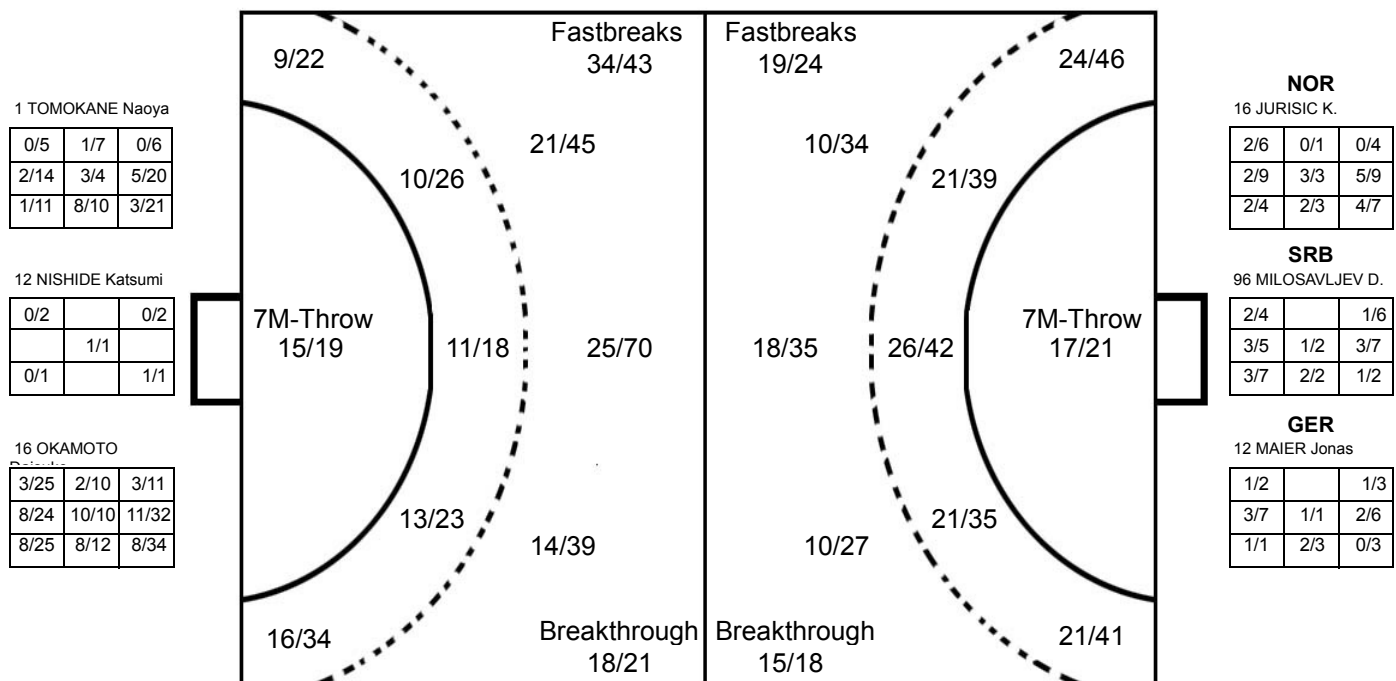

2015 MEN'S JUNIOR WORLD CHAMPIONSHIP IN BRA
TOTAL SHOT REPORT

UP TO MATCH 79

201511082-42-1/1

JAPAN

1 TOMOKANE Naoya	2 SAITO Ryo	4 OKAMATSU Seigo	5 FUJI Sena	6 YOSHINO Tatsuki	7 HARADA Kazusa	8 KAWASHIMA Yutaro	9 TANAKA Kei
<table border="1"><tr><td></td><td></td><td></td></tr><tr><td></td><td></td><td></td></tr><tr><td></td><td></td><td></td></tr></table>	<table border="1"><tr><td>2</td><td></td><td>1</td></tr><tr><td>3</td><td></td><td>1</td></tr><tr><td>3</td><td>1</td><td>1</td></tr></table>	<table border="1"><tr><td>1</td><td>1</td><td>2</td></tr><tr><td>3</td><td>1</td><td>2</td></tr><tr><td></td><td>2</td><td></td></tr></table>	<table border="1"><tr><td>2</td><td>2</td><td></td></tr><tr><td>3</td><td></td><td>3</td></tr><tr><td>4</td><td>1</td><td>2</td></tr></table>	<table border="1"><tr><td>2</td><td></td><td>3</td></tr><tr><td></td><td>2</td><td>3</td></tr><tr><td>3</td><td>3</td><td>1</td></tr></table>	<table border="1"><tr><td>3</td><td></td><td>6</td></tr><tr><td>4</td><td></td><td>3</td></tr><tr><td>3</td><td></td><td>3</td></tr></table>	<table border="1"><tr><td></td><td>1</td><td>1</td></tr><tr><td></td><td></td><td>1</td></tr><tr><td></td><td></td><td>2</td></tr></table>	<table border="1"><tr><td></td><td>3</td><td>3</td></tr><tr><td></td><td>5</td><td>8</td></tr><tr><td></td><td>4</td><td>6</td></tr></table>
Post - 0 Miss - 0 Block - 0	Post - 1 Miss - 2 Block - 1	Post - 1 Miss - 2 Block - 1	Post - 1 Miss - 3 Block - 7	Post - 1 Miss - 6 Block - 2	Post - 1 Miss - 6 Block - 6	Post - 0 Miss - 0 Block - 0	Post - 2 Miss - 4 Block - 2
10 UMEKI Takeshi	11 MIZUMACHI Koraro	12 NISHIDE Katsumi	13 TAMAKAWA H.	16 OKAMOTO Daisuke	18 HORI Hiroki	19 KONNO Toshihiko	20 TOKUDA S.
<table border="1"><tr><td></td><td>1</td><td></td></tr><tr><td></td><td></td><td></td></tr><tr><td></td><td></td><td>2</td></tr></table>	<table border="1"><tr><td></td><td></td><td>1</td></tr><tr><td></td><td></td><td>1</td></tr><tr><td>1</td><td></td><td>2</td></tr></table>	<table border="1"><tr><td></td><td></td><td></td></tr><tr><td></td><td></td><td></td></tr><tr><td></td><td></td><td></td></tr></table>	<table border="1"><tr><td>1</td><td>1</td><td>1</td></tr><tr><td>1</td><td></td><td>3</td></tr><tr><td></td><td>1</td><td>1</td></tr></table>	<table border="1"><tr><td></td><td></td><td></td></tr><tr><td></td><td></td><td></td></tr><tr><td></td><td></td><td></td></tr></table>	<table border="1"><tr><td></td><td>1</td><td></td></tr><tr><td>1</td><td></td><td></td></tr><tr><td></td><td>1</td><td>1</td></tr></table>	<table border="1"><tr><td></td><td></td><td></td></tr><tr><td>1</td><td></td><td>2</td></tr><tr><td></td><td></td><td></td></tr></table>	<table border="1"><tr><td>6</td><td></td><td>6</td></tr><tr><td>9</td><td></td><td>6</td></tr><tr><td>9</td><td>1</td><td>11</td></tr></table>
Post - 0 Miss - 0 Block - 0	Post - 1 Miss - 1 Block - 2	Post - 0 Miss - 0 Block - 0	Post - 1 Miss - 4 Block - 1	Post - 0 Miss - 0 Block - 0	Post - 0 Miss - 0 Block - 1	Post - 0 Miss - 0 Block - 0	Post - 7 Miss - 5 Block - 5

OPPONENT

GER 3 RITTERBACH J.	NOR 2 PEDERSEN August	URU 20 CHAPARRO Gabriel	SRB 25 KURTES A.	ALG 9 KHELIL Zakaria	GER 24 SUTON Tim	SRB 10 DUKIC Darko	ALG 19 DJEHICHE Mahdi
<table border="1"><tr><td>1</td><td></td><td></td></tr><tr><td>1</td><td></td><td>3</td></tr><tr><td>1</td><td></td><td>4</td></tr></table>	<table border="1"><tr><td></td><td>2</td><td>1</td></tr><tr><td>1</td><td></td><td>3</td></tr><tr><td>1</td><td></td><td>2</td></tr></table>	<table border="1"><tr><td>2</td><td>2</td><td>1</td></tr><tr><td>2</td><td></td><td>1</td></tr><tr><td></td><td></td><td>2</td></tr></table>	<table border="1"><tr><td>2</td><td>1</td><td>1</td></tr><tr><td>1</td><td></td><td>1</td></tr><tr><td>2</td><td></td><td>1</td></tr></table>	<table border="1"><tr><td>1</td><td></td><td>1</td></tr><tr><td>3</td><td></td><td>1</td></tr><tr><td>1</td><td></td><td></td></tr></table>	<table border="1"><tr><td></td><td></td><td></td></tr><tr><td></td><td></td><td>2</td></tr><tr><td>1</td><td></td><td>3</td></tr></table>	<table border="1"><tr><td>3</td><td></td><td></td></tr><tr><td></td><td></td><td>1</td></tr><tr><td>1</td><td></td><td>1</td></tr></table>	<table border="1"><tr><td>1</td><td></td><td></td></tr><tr><td></td><td></td><td>1</td></tr><tr><td>2</td><td></td><td>1</td></tr></table>
Post - 0 Miss - 0 Block - 0	Post - 1 Miss - 0 Block - 0	Post - 0 Miss - 1 Block - 0	Post - 1 Miss - 0 Block - 0	Post - 0 Miss - 4 Block - 1	Post - 1 Miss - 0 Block - 0	Post - 0 Miss - 0 Block - 0	Post - 0 Miss - 2 Block - 0
BRA 18 MOREIRA Acacio	BRA 21 LANGARO Haniel	EGY 17 MOUSTAFA Ahmed	GER 6 SPIESS Lars	NOR 17 KRIKSEN Inge Aas	NOR 23 JOHANNESSEN G.	SRB 37 KUKIC Lazar	BRA 7 RODRIGUES G.
<table border="1"><tr><td>1</td><td></td><td>1</td></tr><tr><td>2</td><td></td><td>1</td></tr><tr><td></td><td></td><td></td></tr></table>	<table border="1"><tr><td></td><td></td><td>2</td></tr><tr><td></td><td></td><td></td></tr><tr><td>2</td><td></td><td>1</td></tr></table>	<table border="1"><tr><td></td><td>1</td><td></td></tr><tr><td>2</td><td></td><td></td></tr><tr><td></td><td></td><td>2</td></tr></table>	<table border="1"><tr><td></td><td></td><td>1</td></tr><tr><td>1</td><td></td><td>3</td></tr><tr><td></td><td></td><td></td></tr></table>	<table border="1"><tr><td>1</td><td></td><td>2</td></tr><tr><td></td><td></td><td>1</td></tr><tr><td></td><td></td><td>1</td></tr></table>	<table border="1"><tr><td>1</td><td>1</td><td>1</td></tr><tr><td></td><td></td><td>1</td></tr><tr><td></td><td></td><td>1</td></tr></table>	<table border="1"><tr><td></td><td></td><td>1</td></tr><tr><td>1</td><td>1</td><td></td></tr><tr><td>2</td><td></td><td></td></tr></table>	<table border="1"><tr><td>1</td><td></td><td></td></tr><tr><td>1</td><td></td><td>2</td></tr><tr><td></td><td></td><td></td></tr></table>
Post - 0 Miss - 0 Block - 1	Post - 2 Miss - 1 Block - 0	Post - 0 Miss - 0 Block - 0	Post - 3 Miss - 0 Block - 0	Post - 0 Miss - 2 Block - 0	Post - 0 Miss - 1 Block - 0	Post - 0 Miss - 0 Block - 0	Post - 0 Miss - 0 Block - 0