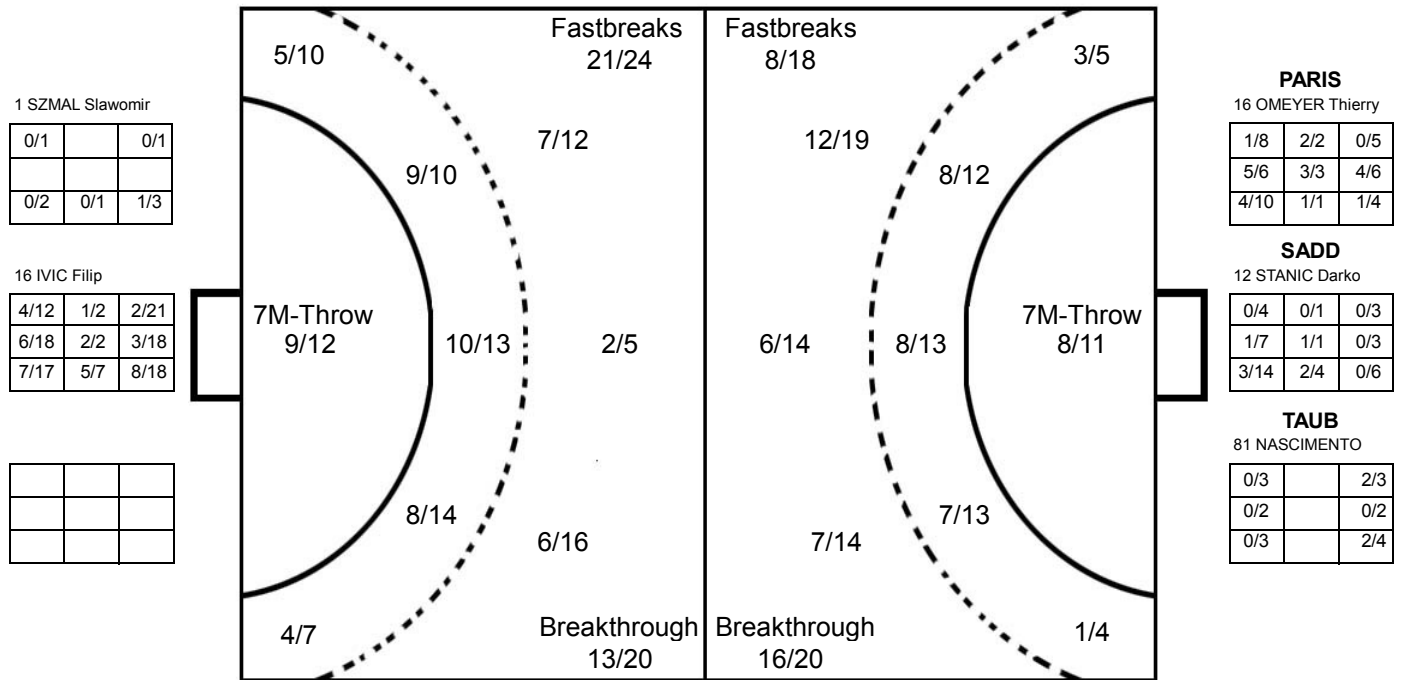

IHF SUPER GLOBE QATAR 2016 TOTAL SHOT REPORT

UP TO MATCH 11

201613012-42-1/1

KS VIVE TAURON KIELCE(POL)

Table of player statistics for KS Vive Tauron Kielce, listing 15 players with their respective shot counts and statistics.

OPPONENT

Table of player statistics for the opponent team, listing 15 players with their respective shot counts and statistics.