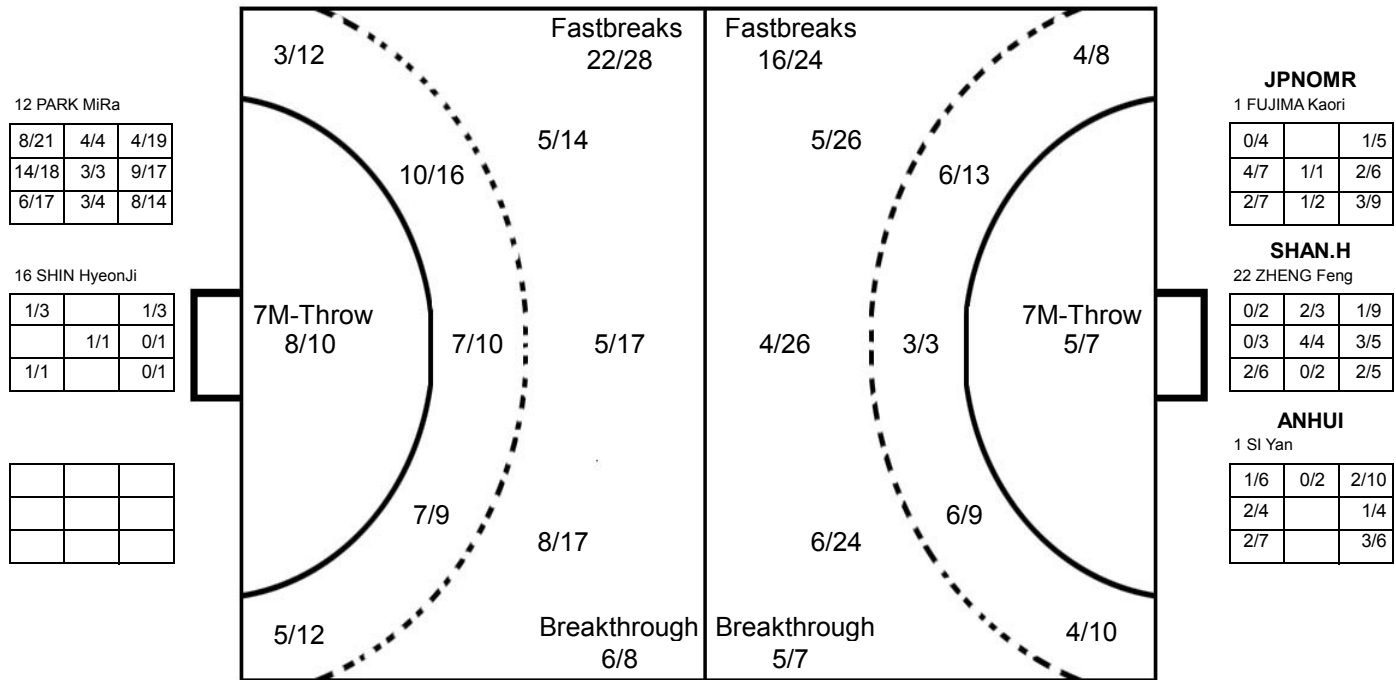

THE 11TH EAST ASIAN CLUB WOMEN'S CHAM IN WANZHOU

TOTAL SHOT REPORT

UP TO MATCH 10

201404010-42-1/1

KOR.SAMCHEOK

Player statistics table for KOR.SAMCHEOK including names like JANG EunJu, LEE SoRi, JOO KyungJin, etc., and their respective shot counts and statistics.

Opponent statistics table for JPNOMR (FUJIMA Kaori), SHAN.H (ZHENG Feng), and ANHUI (SI Yan).

OPPONENT

Opponent player statistics table including names like FUJII Shio, LI Yao, ISHITATE Mayuko, etc., and their shot statistics.