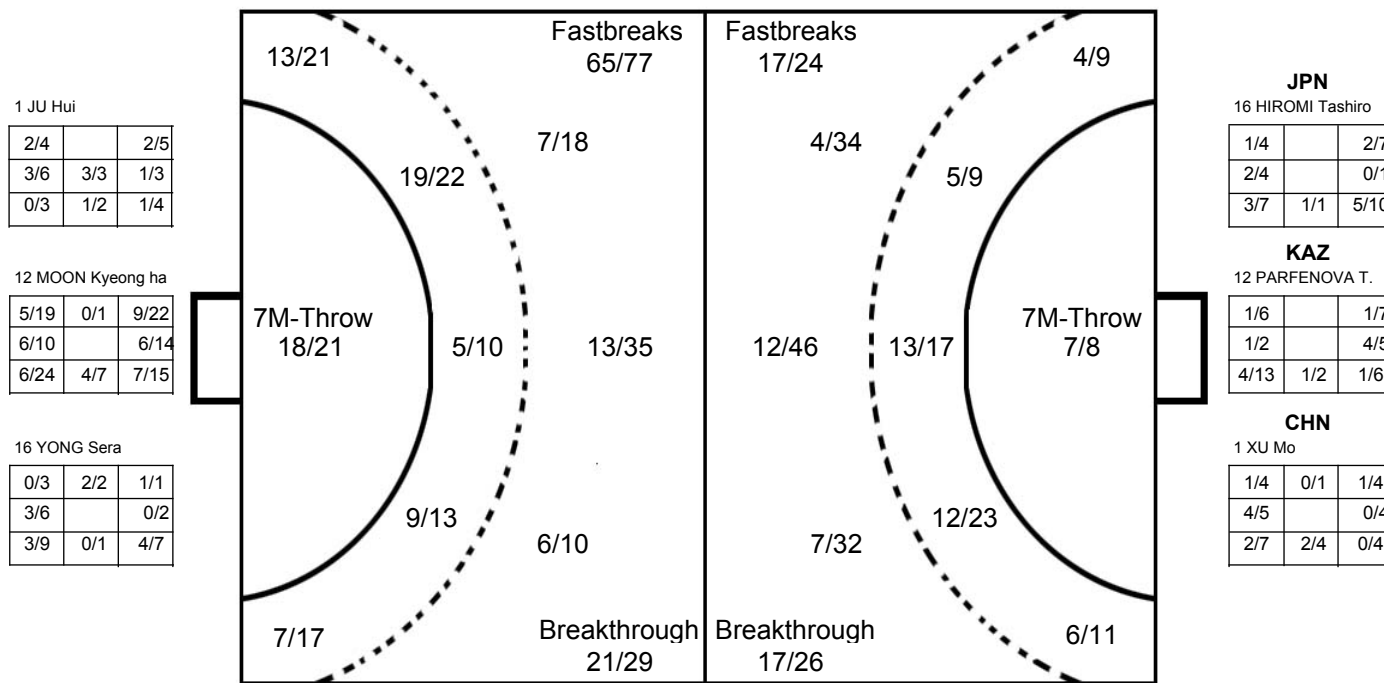

ASIAN WOMEN'S QUALIFICATION FOR OLYMPIC GAMES 2012
TOTAL SHOT REPORT

UP TO MATCH 15

121011015-42-1/1

KOREA

1 JU Hui	2 WOO Sun hee	3 KIM On a	7 JANG So hee	9 KIM Cha youn	10 RYU Eun hee	11 YOON Hyun kyung	12 MOON Kyeong ha
<table border="1"><tr><td></td><td></td><td></td></tr><tr><td></td><td></td><td></td></tr><tr><td></td><td></td><td></td></tr></table>	<table border="1"><tr><td>9</td><td></td><td>3</td></tr><tr><td></td><td></td><td>1</td></tr><tr><td>7</td><td>2</td><td>6</td></tr></table>	<table border="1"><tr><td>2</td><td></td><td>3</td></tr><tr><td>1</td><td></td><td>5</td></tr><tr><td>5</td><td>1</td><td>8</td></tr></table>	<table border="1"><tr><td>2</td><td>1</td><td>6</td></tr><tr><td>1</td><td></td><td></td></tr><tr><td>3</td><td>1</td><td>2</td></tr></table>	<table border="1"><tr><td>3</td><td></td><td>3</td></tr><tr><td>1</td><td></td><td>1</td></tr><tr><td>3</td><td></td><td>5</td></tr></table>	<table border="1"><tr><td>3</td><td></td><td>6</td></tr><tr><td>3</td><td></td><td>1</td></tr><tr><td>1</td><td>2</td><td>5</td></tr></table>	<table border="1"><tr><td></td><td></td><td></td></tr><tr><td>1</td><td></td><td>1</td></tr><tr><td>3</td><td>1</td><td>1</td></tr></table>	<table border="1"><tr><td></td><td></td><td></td></tr><tr><td></td><td></td><td></td></tr><tr><td></td><td></td><td></td></tr></table>
Post - 0 Miss - 0 Block - 0	Post - 0 Miss - 1 Block - 0	Post - 2 Miss - 0 Block - 0	Post - 4 Miss - 1 Block - 0	Post - 2 Miss - 0 Block - 0	Post - 3 Miss - 4 Block - 1	Post - 0 Miss - 0 Block - 1	Post - 0 Miss - 0 Block - 0
13 KIM Cheong shim	14 KIM Seon hwa	16 YONG Sera	17 SIM Hae in	19 CHOI Im jeong	20 JUNG Ji hae	21 KWON Geun hae	22 LEE Eun bi
<table border="1"><tr><td>1</td><td>1</td><td>1</td></tr><tr><td></td><td></td><td>2</td></tr><tr><td>2</td><td></td><td>3</td></tr></table>	<table border="1"><tr><td>1</td><td></td><td>1</td></tr><tr><td>2</td><td>1</td><td></td></tr><tr><td>1</td><td>1</td><td>1</td></tr></table>	<table border="1"><tr><td></td><td></td><td></td></tr><tr><td></td><td></td><td></td></tr><tr><td></td><td></td><td></td></tr></table>	<table border="1"><tr><td>2</td><td></td><td>2</td></tr><tr><td>2</td><td></td><td>1</td></tr><tr><td>6</td><td></td><td>1</td></tr></table>	<table border="1"><tr><td></td><td></td><td>1</td></tr><tr><td></td><td></td><td></td></tr><tr><td></td><td></td><td>2</td></tr></table>	<table border="1"><tr><td>2</td><td></td><td>1</td></tr><tr><td>2</td><td></td><td></td></tr><tr><td>6</td><td></td><td>4</td></tr></table>	<table border="1"><tr><td></td><td></td><td>1</td></tr><tr><td>1</td><td></td><td></td></tr><tr><td>2</td><td></td><td></td></tr></table>	<table border="1"><tr><td>4</td><td>1</td><td>5</td></tr><tr><td></td><td></td><td>1</td></tr><tr><td>3</td><td>1</td><td>1</td></tr></table>
Post - 1 Miss - 1 Block - 0	Post - 1 Miss - 0 Block - 0	Post - 0 Miss - 0 Block - 0	Post - 1 Miss - 2 Block - 2	Post - 0 Miss - 0 Block - 0	Post - 0 Miss - 2 Block - 1	Post - 0 Miss - 1 Block - 0	Post - 0 Miss - 0 Block - 0

OPPONENT

18 YANG Un gyong	17 YUKO Arihama	21 AJIDERSKAYA	14 KWAK Sun ok	8 BARANOVSKAYA I.	9 VOLNUKHINA	6 PAK Yong mi	18 SHA Zhengwen
<table border="1"><tr><td>2</td><td>1</td><td>1</td></tr><tr><td>1</td><td></td><td></td></tr><tr><td>3</td><td>1</td><td></td></tr></table>	<table border="1"><tr><td>2</td><td></td><td>1</td></tr><tr><td>1</td><td></td><td>1</td></tr><tr><td>2</td><td></td><td>1</td></tr></table>	<table border="1"><tr><td>2</td><td></td><td>3</td></tr><tr><td></td><td></td><td>1</td></tr><tr><td></td><td></td><td>2</td></tr></table>	<table border="1"><tr><td></td><td></td><td></td></tr><tr><td>1</td><td></td><td>2</td></tr><tr><td>1</td><td></td><td>2</td></tr></table>	<table border="1"><tr><td>1</td><td></td><td>1</td></tr><tr><td></td><td></td><td>1</td></tr><tr><td>2</td><td></td><td></td></tr></table>	<table border="1"><tr><td>1</td><td></td><td>1</td></tr><tr><td></td><td></td><td></td></tr><tr><td>1</td><td></td><td>2</td></tr></table>	<table border="1"><tr><td>2</td><td></td><td></td></tr><tr><td></td><td></td><td></td></tr><tr><td>2</td><td>1</td><td></td></tr></table>	<table border="1"><tr><td></td><td></td><td></td></tr><tr><td></td><td></td><td></td></tr><tr><td>2</td><td></td><td>2</td></tr></table>
Post - 1 Miss - 0 Block - 0	Post - 1 Miss - 1 Block - 4	Post - 4 Miss - 3 Block - 2	Post - 0 Miss - 1 Block - 2	Post - 0 Miss - 2 Block - 0	Post - 0 Miss - 0 Block - 0	Post - 0 Miss - 1 Block - 1	Post - 0 Miss - 0 Block - 0
23 AIKO Hayafune	17 RAHIMOVA Jennet	3 LIU Yun	10 SHIO Fuji	13 KULAKOVA N.	5 YANG Un sil	9 KIM Chun yong	10 PYATNISKAYA
<table border="1"><tr><td>1</td><td></td><td></td></tr><tr><td>1</td><td></td><td></td></tr><tr><td>1</td><td></td><td>1</td></tr></table>	<table border="1"><tr><td>1</td><td></td><td></td></tr><tr><td>2</td><td></td><td>1</td></tr><tr><td></td><td></td><td></td></tr></table>	<table border="1"><tr><td>1</td><td></td><td></td></tr><tr><td></td><td></td><td></td></tr><tr><td>1</td><td>1</td><td></td></tr></table>	<table border="1"><tr><td>1</td><td></td><td></td></tr><tr><td></td><td></td><td></td></tr><tr><td>1</td><td></td><td>1</td></tr></table>	<table border="1"><tr><td>1</td><td></td><td>1</td></tr><tr><td></td><td></td><td></td></tr><tr><td></td><td></td><td>1</td></tr></table>	<table border="1"><tr><td>2</td><td></td><td></td></tr><tr><td>1</td><td></td><td></td></tr><tr><td></td><td></td><td></td></tr></table>	<table border="1"><tr><td>1</td><td></td><td>1</td></tr><tr><td></td><td></td><td></td></tr><tr><td>1</td><td></td><td></td></tr></table>	<table border="1"><tr><td></td><td></td><td>1</td></tr><tr><td></td><td></td><td>1</td></tr><tr><td></td><td>1</td><td></td></tr></table>
Post - 1 Miss - 0 Block - 0	Post - 1 Miss - 3 Block - 0	Post - 0 Miss - 0 Block - 0	Post - 0 Miss - 1 Block - 3	Post - 2 Miss - 1 Block - 0	Post - 0 Miss - 0 Block - 0	Post - 0 Miss - 0 Block - 0	Post - 0 Miss - 0 Block - 0