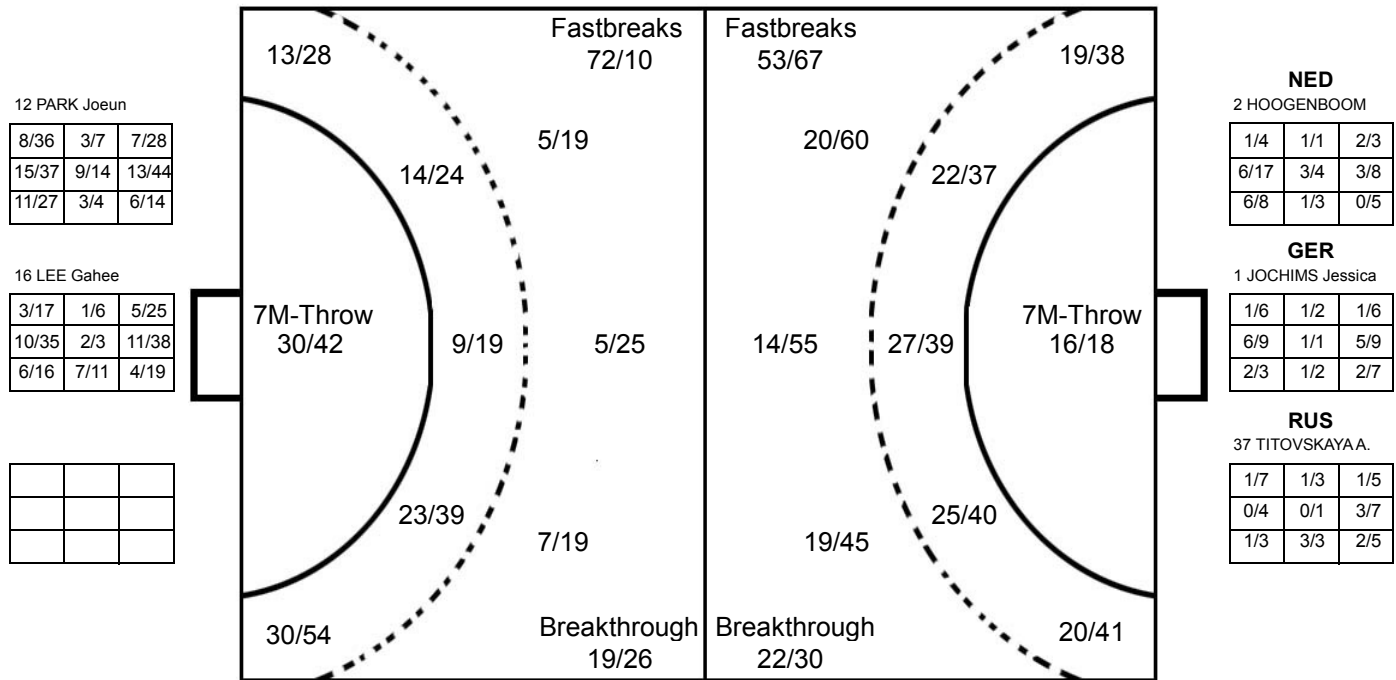

Played

STAGE	MATCH	PLAYED	SCORE
Preliminary	2	NED	29:26 (10:12)
Preliminary	13	BRA	36:29 (21:11)
Preliminary	26	KAZ	42:28 (24:12)
Preliminary	37	TUN	36:26 (24:10)
Preliminary	51	SWE	33:26 (21:11)
Eighth Finals	64	JPN	42:34 (22:12)
Quarter Finals	83	GER	29:35 (15:19)
Place 5-8	90	RUS	28:26 (13:13)
Place 5-6	98	NED	33:27 (17:17)

2014 WOMEN'S YOUTH WORLD CHAMPIONSHIP IN MKD
TOTAL SHOT REPORT

UP TO MATCH 100

201412100-42-1/1

KOREA

Table of player statistics for Korea, including names like CHUN Hyesu, LEE Seolhwa, PARK Junhee, etc., and their respective shot counts in a grid format.