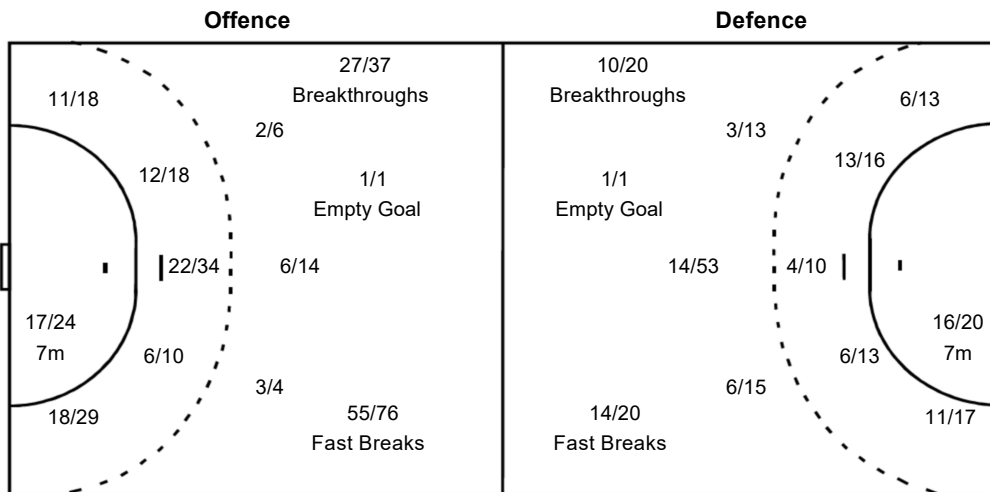

Goalkeepers Saves / Shots

2/15	3/8	4/14
7/20	4/4	9/14
15/38	8/15	10/38

12 JEONG Jinhui		
0/8	0/3	2/6
2/6	1/1	3/4
6/10	3/5	4/14

16 PARK Saeyoung		
1/6	2/4	2/6
3/12	2/2	3/7
5/17	4/6	4/21

88 PARK Joeun		
1/1	1/1	0/2
2/2	1/1	3/3
4/11	1/4	2/3

Team Goals / Shots

24/27	8/8	16/20
21/35	1/3	17/24
52/65	12/17	30/38

15-Missed 17-Post 3-Blocked

Legend:					
%	Efficiency	2Min	2 Minute Suspensions	6m	6 metre Shots
9m	9 metre Shots	AS	Assists	7m	7 metre Shots
BT	Breakthroughs	BC	Blue Cards	BS	Blocked Shots
No.	Uniform Number	EG	Empty Goal	FB	Fast Breaks
TO	Turnover	FB	Fast Breaks	G/S	Goals/Shots
		RC	Red Cards	ST	Steals
		TP	Time Played	YC	Yellow Cards
		S/S	Saves/Shots		
		Wing	Wing Shots		