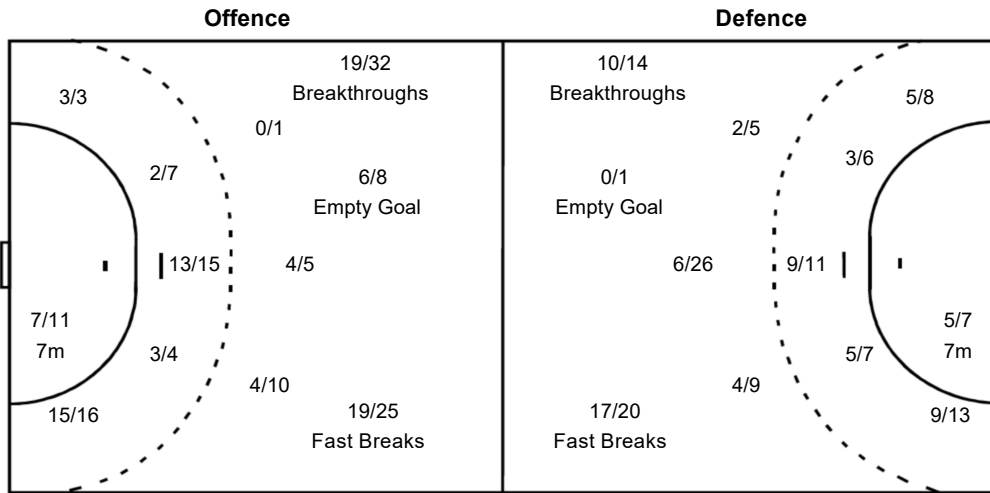

Cumulative Statistics

球队累计

KSA - Saudi Arabia

After 3 matches

Shots Distribution

Players

Goals / Shots

5 ALJANABI Hassan Abdullah S	12 ABUALWAH Jehad Hussain A	14 ALHAMDAD Abdullah Ali A	15 ALABDULALI Ahmad Ali A	22 ALSALEM Mahdi Rudhi I	23 ALHULAILI Abdullah Qasem H	24 ALTARUTI Ali Shaker A
2/2	1/1		1/1	0/1		1/1
2/3	1/1		3/3	0/1	7/7	1/1
1-Missed		1-Missed	2-Missed	1-Post	1-Post	
34 ALSAFFAR Ali Ali H	37 ALABAS Mohammed Abdulkarim N	55 ALHASSAN Haider	57 ALABAS Aballh	75 ALKHADRAWI Haider Hashim	77 AL MAA Marhoon Hassan	91 FURAIJ Hussain Ali H
	2/2	1/1	2/2			1/1
	1/1	1/2	2/2		0/1	1/1
1/1	3/3	1/2	0/1	2/2	1/1	2/2
	2-Missed	1-Blocked	1-Missed	1-Post		2-Missed
						1-Post
97 ALMOHSIN Sadiq Ali M	99 ALSAFFAR Abbas Ali H	9998 Bench/Team				
0/1	1/1					
	1/1	0/1				
3/3	1/1	1/3				
1-Post						

Goalkeepers

Saves / Shots

5/11	1/4	3/9
2/7	1/2	4/8
5/27	6/13	5/27

Team Goals / Shots

4/5	5/5	7/8
6/7	3/7	6/11
28/33	8/12	30/37

9-Missed 5-Post 1-Blocked

12 ABUALWAH Jehad Hussain A

2/4	0/1	3/7
2/5	1/1	1/2
3/9	0/5	3/11

34 ALSAFFAR Ali Ali H

3/7	1/3	0/2
0/2	0/1	3/6
2/18	6/8	2/16

Legend:					
%	Efficiency	2Min	2 Minute Suspensions	6m	6 metre Shots
9m	9 metre Shots	AS	Assists	BC	Blue Cards
BT	Breakthroughs	EG	Empty Goal	FB	Fast Breaks
No.	Uniform Number	RC	Red Cards	S/S	Saves/Shots
TO	Turnover	TP	Time Played	Wing	Wing Shots
				7m	7 metre Shots
				BS	Blocked Shots
				G/S	Goals/Shots
				ST	Steals
				YC	Yellow Cards