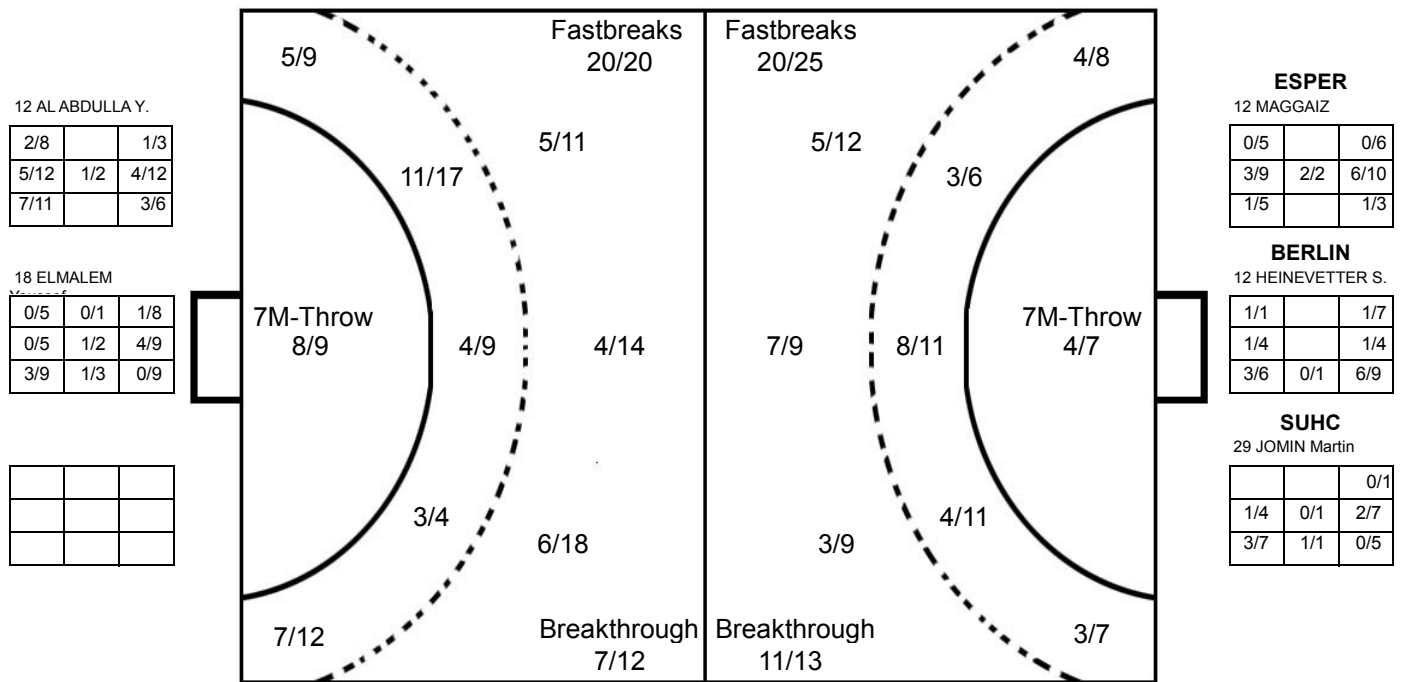

Played

STAGE	MATCH	PLAYED	SCORE
Quarter Finals	3	BERLIN	25:27 (12:14)
Placement	6	SUHC	29:17 (12:9)
Placement	10	ESPER	27:28 (16:15)

IHF SUPER GLOBE QATAR 2016

TOTAL SHOT REPORT

UP TO MATCH 10

201613012-42-1/1

LAKHWIYA(QAT)

Table with 8 columns of player statistics including names like AHMED Taleb, ROINE Bertrand, RAMADAN Mohamed, etc., and their respective shot counts.

OPPONENT

Table with 8 columns of opponent player statistics including names like BERLIN NENADIC Petar, ESPER BOUGHANMI O., etc., and their respective shot counts.