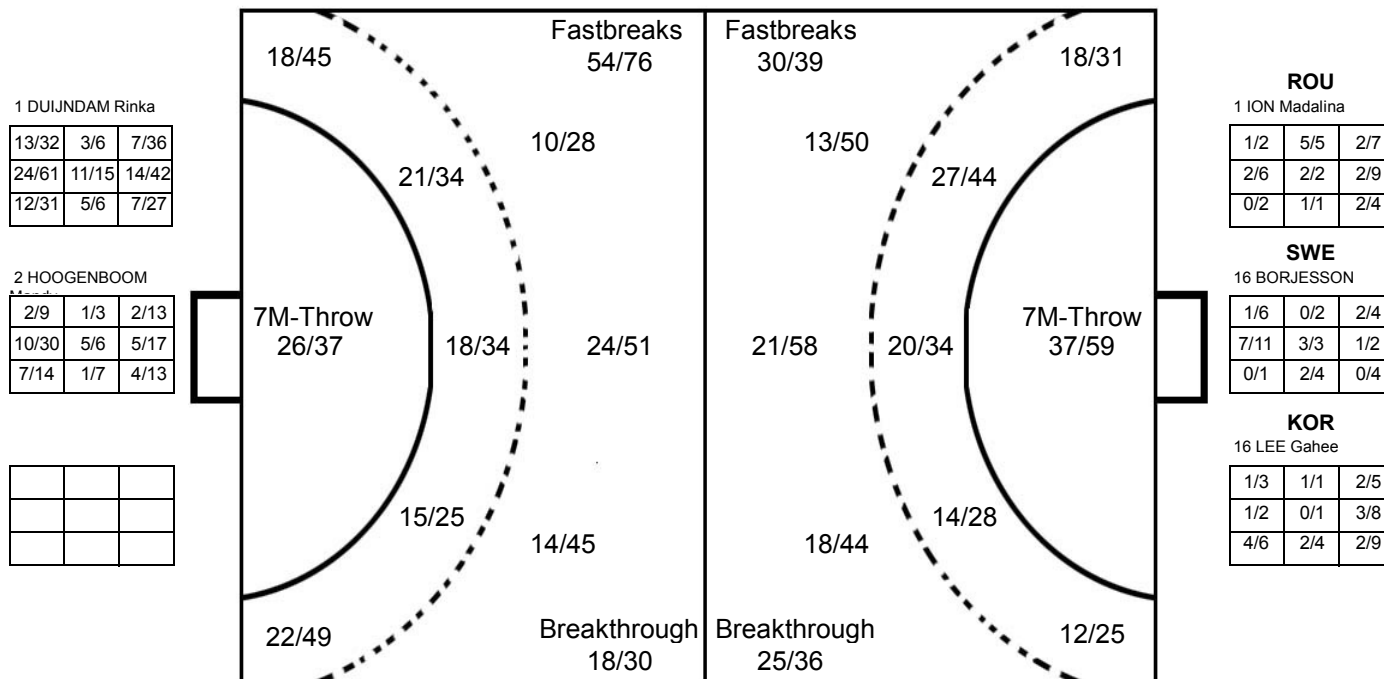

2014 WOMEN'S YOUTH WORLD CHAMPIONSHIP IN MKD TOTAL SHOT REPORT

UP TO MATCH 100

201412100-42-1/1

NETHERLANDS

1 DUJNDAM Rinka 1 1 1	2 HOOGENBOOM 1 1 1	4 VAN ZIJL Tessa 1 1 2 5 5 1 3	5 HAGGERTY Tamara 3 3 8 2 1 4 3 3	6 PANHUIS Mabel 2 1 1 1 1 1 2 1 1	7 RIJKS Fenne 2 2 2 1 1 1	8 NOORDINK Annika 5 5 3 1 4 3 1 1	9 ZWINKELS Anouk 3 1 5 4 6 4 2 5
Post - 0 Miss - 0 Block - 0	Post - 0 Miss - 0 Block - 0	Post - 1 Miss - 4 Block - 3	Post - 3 Miss - 1 Block - 0	Post - 1 Miss - 0 Block - 1	Post - 0 Miss - 1 Block - 0	Post - 3 Miss - 9 Block - 0	Post - 2 Miss - 7 Block - 7
10 BOONKAMP 2 2 1 1 1 1 1 1 1	11 KOUIJ Jill 1 1 1	12 VOLLEBREGT S. 1 1 1 2 4 2 2 3	13 DE B. Suzanne 1 1 1	14 MEIJER Jill 5 4 9 5 4 4	15 AMEGA Delaila 7 2 4 11 4 2 2 4	17 ZENGERINK Romy 1 1 1 1 3 1 1 1	18 VAN ROSSUM 10 4 2 4 4 3
Post - 0 Miss - 2 Block - 2	Post - 0 Miss - 1 Block - 0	Post - 1 Miss - 1 Block - 0	Post - 1 Miss - 0 Block - 0	Post - 6 Miss - 5 Block - 0	Post - 7 Miss - 9 Block - 3	Post - 1 Miss - 0 Block - 0	Post - 7 Miss - 7 Block - 0

OPPONENT

KOR 21 KIM Seongeun 4 4 3 2 1 1 2	KOR 29 YU Sojeong 5 3 3 1 3 2	ROU 14 BAZALIU B.M. 1 2 5 4	KOR 27 KANG Dahye 3 3 5 5 2 1	BRA 13 CARNEIRO Talita 1 2 3 3 3 1	BRA 18 SILVA Ligia 1 3 3 1 3 1	ROU 13 LASLO Cristina 5 1 1 1 1 1	SWE 3 EKENMAN-F. Emma 2 3 2 3
Post - 0 Miss - 0 Block - 0	Post - 0 Miss - 1 Block - 0	Post - 3 Miss - 3 Block - 0	Post - 0 Miss - 2 Block - 1	Post - 1 Miss - 1 Block - 1	Post - 1 Miss - 2 Block - 3	Post - 0 Miss - 0 Block - 0	Post - 2 Miss - 0 Block - 0
BRA 2 PAULA Bruna 1 1 2 1 1 1	BRA 9 COSTA Jessica 1 2 1 1 2 1 1	KOR 18 KIM Sora 1 1 4 1	SWE 14 SANDELL Julia 2 2 1 2 1	TUN 24 DARDOUR 2 1 2 1	BRA 14 SILVA Ana C. 1 1 2 1	HUN 7 HORVATH Petra 2 1 1 1	HUN 40 MONORI Orsolya 2 1 1 1
Post - 1 Miss - 3 Block - 0	Post - 0 Miss - 0 Block - 1	Post - 1 Miss - 1 Block - 0	Post - 0 Miss - 1 Block - 0	Post - 1 Miss - 3 Block - 0	Post - 0 Miss - 0 Block - 0	Post - 0 Miss - 1 Block - 1	Post - 1 Miss - 2 Block - 1