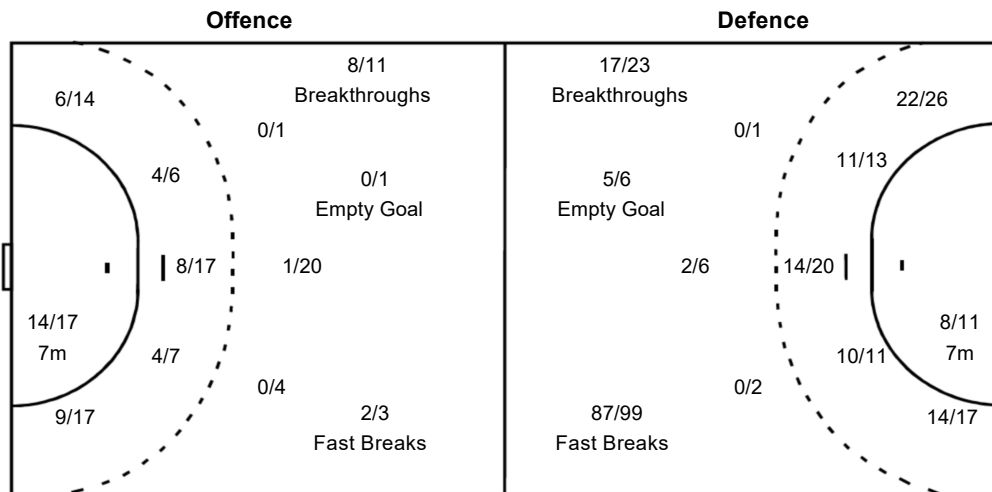

Goalkeepers

Saves / Shots

3/26	1/17	2/38
4/23	2/7	4/19
5/41	1/10	2/32

Team Goals / Shots

4/6	1/5	6/9
6/10	0/5	5/13
14/21	6/12	15/19

7-Missed 6-Post 8-Blocked

21 BHUJEL Bimala

1/14	0/7	1/23
2/13	0/3	2/7
3/23	1/7	2/21

22 CHAUDHARY Sangita

2/12	1/10	1/15
2/10	2/4	2/12
2/18	0/3	0/11

Legend:

%	Efficiency	2Min	2 Minute Suspensions	6m	6 metre Shots	7m	7 metre Shots
9m	9 metre Shots	AS	Assists	BC	Blue Cards	BS	Blocked Shots
BT	Breakthroughs	EG	Empty Goal	FB	Fast Breaks	G/S	Goals/Shots
No.	Uniform Number	RC	Red Cards	S/S	Saves/Shots	ST	Steals
TO	Turnover	TP	Time Played	Wing	Wing Shots	YC	Yellow Cards