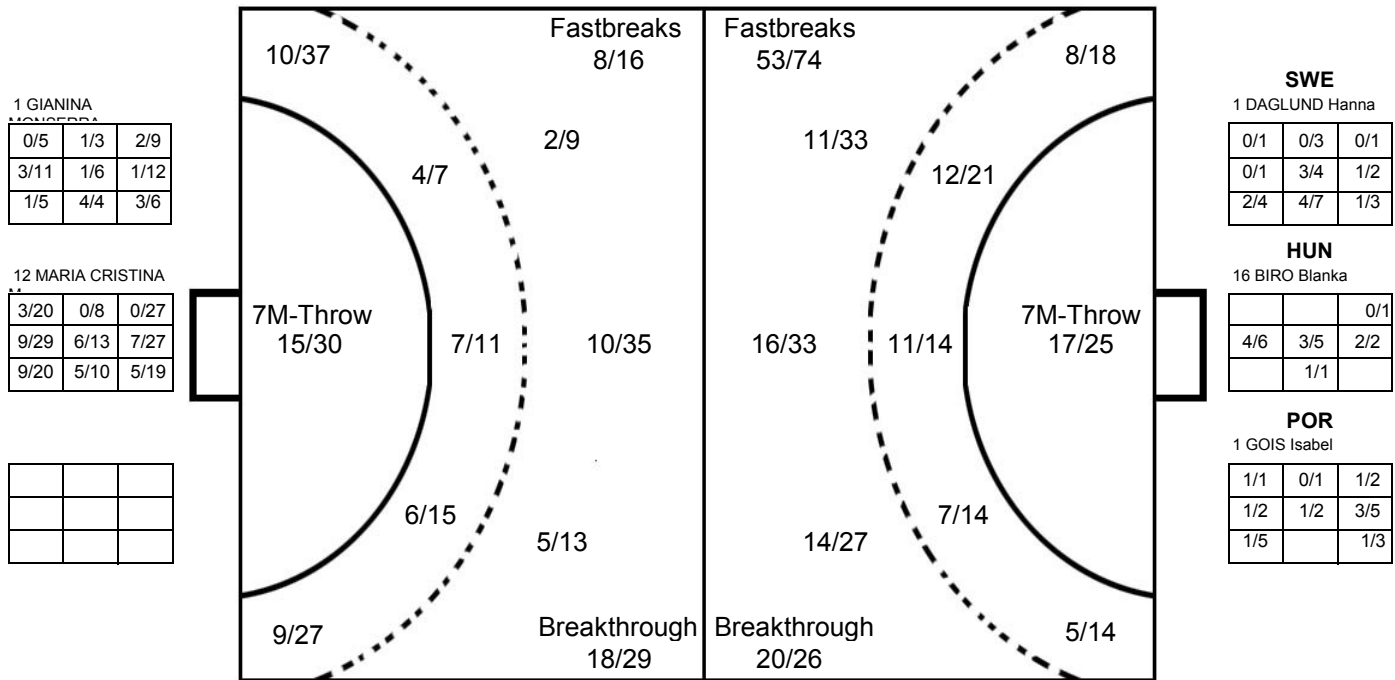

STAGE	MATCH	PLAYED	SCORE
Preliminary	2	NED	17:33 (6:15)
Preliminary	10	SWE	19:29 (12:18)
Preliminary	22	CRO	17:33 (8:18)
Preliminary	29	HUN	11:36 (5:18)
Placement	41	COD	14:17 (7:8)
Place 19-20	51	POR	16:26 (6:12)

IV WOMEN'S YOUTH WORLD CHAMPIONSHIP IN MNE

TOTAL SHOT REPORT

UP TO MATCH 54

120816054-42-1/1

PARAGUAY

Table with 15 columns representing players: 1 GIANINA, 2 LORENA PAOLA Pan, 3 CAMILA BEATRIZ F, 4 REBECA ANA MA. B, 5 CARIMY MARIA Alu, 6 KAMILA ARACELI R, 7 GEORGINNA Battag, 8 DAISY YAMILA Ver, 9 MARIA ALEJANDRA, 12 MARIA CRISTINA M, 13 ALEXIA NOEMI Cac, 14 MARIA ROMINA Kal, 15 ANA LAURA Acuna. Each player has a 3x3 grid for shot statistics and a line for Post-Miss-Block counts.

OPPONENT

Table with 15 columns representing opponent players: 11 SOARES Monica, 15 ERTL Rebeka, 9 BETU MVITA Julie, 8 MILOSAVLJEVIC De, 4 SMITS Inger, 5 MICHELSEN Celin, 8 VALENTE Neuza, 7 VRKLJAN Kika, 18 TVORIC Nikolina, 21 COVIC Martina, 5 SIRIAN Szederke, 8 KURUCZ Ivett, 11 KORSOS Dorina, 9 VANDEWALL Loes, 10 WILMSEN Melissa, 2 NORDSTROM Kristi. Each player has a 3x3 grid for shot statistics and a line for Post-Miss-Block counts.