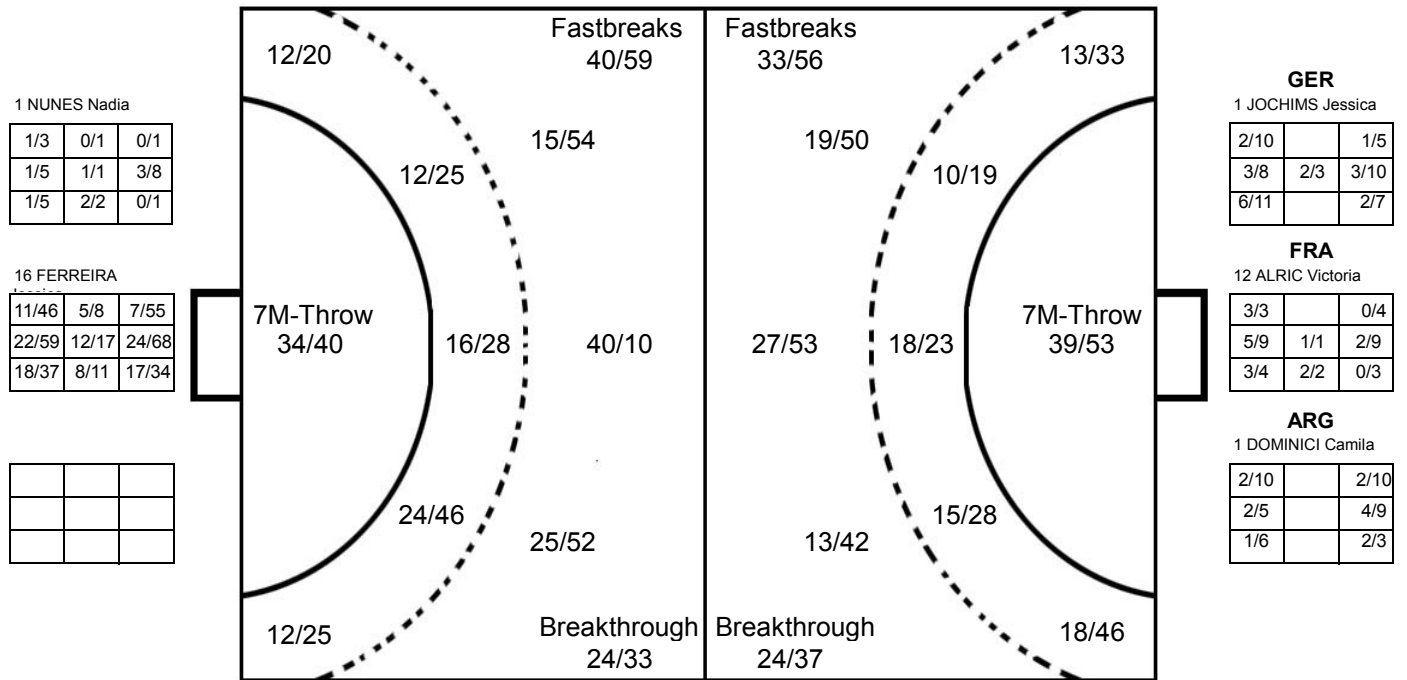

2014 WOMEN'S YOUTH WORLD CHAMPIONSHIP IN MKD
TOTAL SHOT REPORT

UP TO MATCH 96

201412096-42-1/1

PORTUGAL

Table listing player statistics for Portugal, including names like NUNES Nadia, JESUS Frederica, etc., and their respective shot counts and statistics.

OPPONENT

Table listing player statistics for the opponent team, including names like BOLK Emily, FUJITA Asuka, etc., and their respective shot counts and statistics.