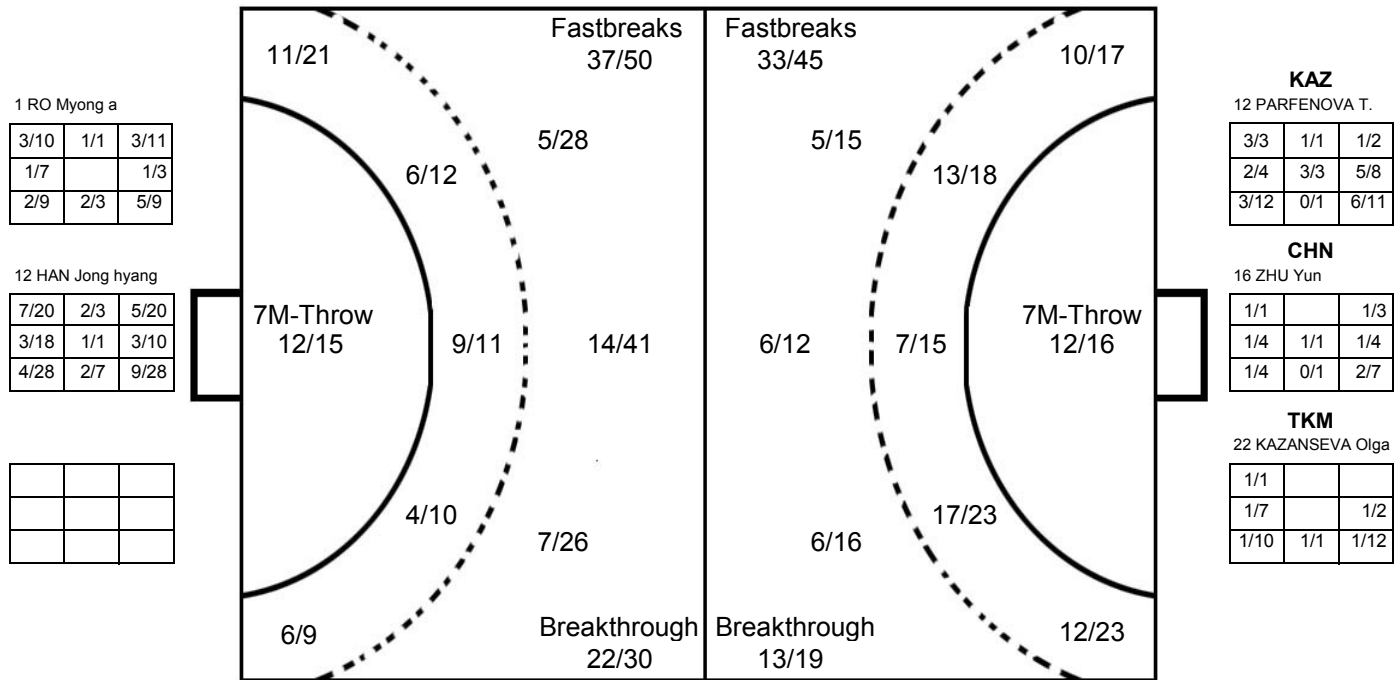

ASIAN WOMEN'S QUALIFICATION FOR OLYMPIC GAMES 2012

TOTAL SHOT REPORT

UP TO MATCH 13

121011013-42-1/1

DPR KOREA

1 RO Myong a [ ] [ ] [ ] [ ] [ ] [ ] [ ] [ ] [ ] Post - 0 Miss - 0 Block - 0	3 O Kyong sun [ ] [ ] [ ] [ ] [ ] [ ] [ ] [ ] [ ] Post - 0 Miss - 0 Block - 0	4 JONG Yun mi 1 [ ] [ ] [ ] 1 [ ] [ ] [ ] 3 [ ] [ ] 1 Post - 1 Miss - 0 Block - 2	5 YANG Un sil 2 [ ] [ ] [ ] 1 [ ] [ ] 2 3 [ ] [ ] 3 Post - 0 Miss - 1 Block - 0	6 PAK Yong mi 2 [ ] [ ] 3 1 [ ] [ ] 7 4 [ ] 1 4 Post - 1 Miss - 5 Block - 7	7 HAN Sol gyong [ ] [ ] [ ] 1 [ ] [ ] [ ] [ ] [ ] [ ] Post - 0 Miss - 0 Block - 0	8 KIM Un ok [ ] [ ] [ ] 1 1 [ ] [ ] [ ] 2 [ ] [ ] 2 Post - 0 Miss - 0 Block - 0	9 KIM Chun yong 1 [ ] [ ] [ ] 3 [ ] [ ] 1 8 [ ] [ ] 3 Post - 0 Miss - 1 Block - 2
12 HAN Jong hyang [ ] [ ] [ ] [ ] [ ] [ ] [ ] [ ] [ ] Post - 0 Miss - 0 Block - 0	13 KIL Mi hyang [ ] [ ] [ ] 3 1 [ ] [ ] 3 5 [ ] 3 8 Post - 7 Miss - 4 Block - 9	14 KWAK Sun ok [ ] [ ] [ ] 5 [ ] [ ] 2 9 [ ] 1 7 Post - 3 Miss - 4 Block - 3	15 MUN Un suk [ ] [ ] [ ] [ ] [ ] [ ] [ ] [ ] [ ] 1 Post - 1 Miss - 0 Block - 0	18 YANG Un gyong 3 [ ] 1 4 4 [ ] [ ] 2 4 [ ] 1 [ ] Post - 2 Miss - 0 Block - 0	[ ] [ ] [ ] [ ] [ ] [ ] [ ] [ ] [ ] Post - 0 Miss - 0 Block - 0	[ ] [ ] [ ] [ ] [ ] [ ] [ ] [ ] [ ] Post - 0 Miss - 0 Block - 0	[ ] [ ] [ ] [ ] [ ] [ ] [ ] [ ] [ ] Post - 0 Miss - 0 Block - 0

1 RO Myong a

3/10	1/1	3/11
1/7		1/3
2/9	2/3	5/9

12 HAN Jong hyang

7/20	2/3	5/20
3/18	1/1	3/10
4/28	2/7	9/28

[ ]	[ ]	[ ]
[ ]	[ ]	[ ]
[ ]	[ ]	[ ]

KAZ
12 PARFENOVA T.

3/3	1/1	1/2
2/4	3/3	5/8
3/12	0/1	6/11

CHN
16 ZHU Yun

1/1		1/3
1/4	1/1	1/4
1/4	0/1	2/7

TKM
22 KAZANSEVA Olga

1/1		
1/7		1/2
1/10	1/1	1/12

OPPONENT

JPN 4 SHIORI Kamimachi 1 [ ] [ ] 4 1 [ ] [ ] [ ] 1 [ ] 1 3 Post - 1 Miss - 1 Block - 0	CHN 8 LI Yao [ ] [ ] 1 1 5 [ ] [ ] [ ] 3 [ ] [ ] [ ] Post - 0 Miss - 1 Block - 0	KOR 2 WOO Sun hee 3 [ ] [ ] [ ] [ ] [ ] [ ] 1 [ ] 1 1 Post - 0 Miss - 0 Block - 0	KOR 9 KIM Cha youn [ ] [ ] [ ] 2 1 [ ] [ ] [ ] 2 [ ] [ ] [ ] Post - 0 Miss - 0 Block - 0	JPN 17 YUKO Arihama 1 [ ] [ ] 1 1 [ ] [ ] [ ] 2 [ ] [ ] [ ] Post - 1 Miss - 1 Block - 0	KAZ 9 VOLNUKHINA 1 [ ] [ ] 1 [ ] [ ] [ ] 1 [ ] [ ] 1 1 Post - 1 Miss - 0 Block - 0	KOR 10 RYU Eun hee 1 [ ] [ ] [ ] 1 [ ] [ ] [ ] [ ] [ ] [ ] 1 2 Post - 0 Miss - 0 Block - 1	KOR 22 LEE Eun bi 2 [ ] [ ] [ ] 2 [ ] [ ] [ ] [ ] [ ] [ ] 1 [ ] Post - 0 Miss - 0 Block - 0
CHN 3 LIU Yun 1 [ ] [ ] [ ] 1 1 [ ] [ ] [ ] 1 [ ] [ ] [ ] Post - 0 Miss - 0 Block - 0	JPN 10 SHIO Fuji 1 [ ] [ ] [ ] 1 [ ] [ ] [ ] [ ] 2 [ ] [ ] [ ] Post - 0 Miss - 1 Block - 0	KAZ 19 YAKOVLEVA N. [ ] [ ] [ ] [ ] 1 [ ] [ ] [ ] 1 1 [ ] [ ] [ ] 1 Post - 0 Miss - 0 Block - 0	KOR 3 KIM On a [ ] [ ] [ ] [ ] 1 [ ] [ ] [ ] [ ] [ ] [ ] [ ] 3 Post - 0 Miss - 0 Block - 0	KOR 14 KIM Seon hwa 1 [ ] [ ] [ ] 1 1 [ ] [ ] [ ] 1 [ ] [ ] [ ] Post - 0 Miss - 0 Block - 0	KOR 20 JUNG Ji hae 1 [ ] [ ] [ ] 1 1 [ ] [ ] [ ] [ ] [ ] [ ] 1 Post - 0 Miss - 1 Block - 0	TKM 10 PYATNISKAYA [ ] [ ] [ ] [ ] 1 [ ] [ ] [ ] [ ] 1 [ ] [ ] [ ] 2 Post - 0 Miss - 0 Block - 0	CHN 9 LAN Chunlei [ ] [ ] [ ] [ ] [ ] [ ] [ ] [ ] 1 [ ] [ ] [ ] [ ] 2 Post - 0 Miss - 1 Block - 0