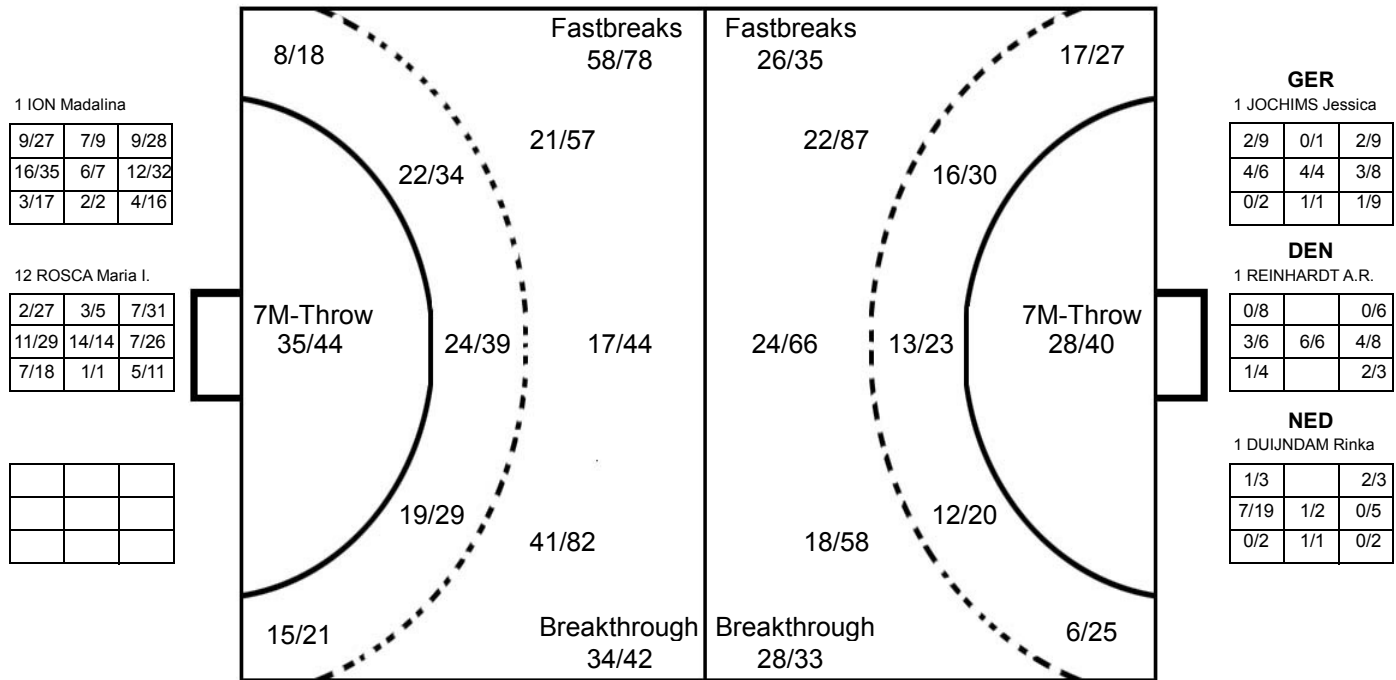

2014 WOMEN'S YOUTH WORLD CHAMPIONSHIP IN MKD TOTAL SHOT REPORT

UP TO MATCH 100

201412100-42-1/1

ROMANIA

1 ION Madalina	2 TAIVAN Andreea	3 BUCA Oana Maria	4 ABED-KADER Dana	6 ANDREI Iulia M.	7 DINDILIGAN A.	8 CRAIU Maria F.	10 ILIE Alina
<table border="1"><tr><td></td><td></td><td></td></tr><tr><td></td><td></td><td></td></tr><tr><td></td><td></td><td></td></tr></table>	<table border="1"><tr><td>3</td><td></td><td></td></tr><tr><td>3</td><td></td><td></td></tr><tr><td></td><td></td><td>1</td></tr></table>	<table border="1"><tr><td></td><td></td><td></td></tr><tr><td></td><td></td><td></td></tr><tr><td></td><td></td><td></td></tr></table>	<table border="1"><tr><td>4</td><td></td><td>5</td></tr><tr><td>1</td><td></td><td>3</td></tr><tr><td>2</td><td></td><td>1</td></tr></table>	<table border="1"><tr><td>1</td><td>1</td><td>4</td></tr><tr><td>1</td><td>1</td><td>1</td></tr><tr><td></td><td></td><td>2</td></tr></table>	<table border="1"><tr><td>1</td><td></td><td></td></tr><tr><td></td><td></td><td>5</td></tr><tr><td></td><td></td><td>1</td></tr></table>	<table border="1"><tr><td>1</td><td>2</td><td></td></tr><tr><td>2</td><td></td><td>1</td></tr><tr><td></td><td></td><td>1</td></tr></table>	<table border="1"><tr><td>8</td><td></td><td>6</td></tr><tr><td>13</td><td></td><td>5</td></tr><tr><td>3</td><td></td><td>1</td></tr></table>
Post - 0 Miss - 0 Block - 0	Post - 2 Miss - 1 Block - 0	Post - 1 Miss - 3 Block - 0	Post - 2 Miss - 0 Block - 0	Post - 0 Miss - 1 Block - 2	Post - 0 Miss - 1 Block - 0	Post - 1 Miss - 0 Block - 0	Post - 5 Miss - 4 Block - 4
11 VASILIU Sonia	12 ROSCA Maria I.	13 LASLO Cristina	14 BAZALIU B.M.	18 CORBAN Daniela	19 CARASOL A.L.	20 ILIE Florenta	27 OSTASE Lorena
<table border="1"><tr><td></td><td></td><td>3</td></tr><tr><td>1</td><td>1</td><td></td></tr><tr><td>1</td><td></td><td>1</td></tr></table>	<table border="1"><tr><td></td><td></td><td></td></tr><tr><td></td><td></td><td></td></tr><tr><td></td><td></td><td></td></tr></table>	<table border="1"><tr><td>13</td><td>1</td><td>6</td></tr><tr><td>7</td><td>2</td><td>7</td></tr><tr><td>5</td><td></td><td>4</td></tr></table>	<table border="1"><tr><td>15</td><td></td><td></td></tr><tr><td>17</td><td></td><td></td></tr><tr><td>12</td><td>1</td><td></td></tr></table>	<table border="1"><tr><td>5</td><td>1</td><td>3</td></tr><tr><td>3</td><td></td><td>2</td></tr><tr><td>3</td><td></td><td>1</td></tr></table>	<table border="1"><tr><td>3</td><td>1</td><td>7</td></tr><tr><td>2</td><td>2</td><td>7</td></tr><tr><td>1</td><td></td><td>2</td></tr></table>	<table border="1"><tr><td>3</td><td></td><td>2</td></tr><tr><td>1</td><td></td><td></td></tr><tr><td>2</td><td></td><td></td></tr></table>	<table border="1"><tr><td>7</td><td></td><td>6</td></tr><tr><td>4</td><td></td><td>6</td></tr><tr><td>1</td><td>1</td><td>2</td></tr></table>
Post - 0 Miss - 1 Block - 0	Post - 0 Miss - 0 Block - 0	Post - 3 Miss - 6 Block - 6	Post - 8 Miss - 13 Block - 14	Post - 1 Miss - 0 Block - 1	Post - 0 Miss - 0 Block - 0	Post - 0 Miss - 1 Block - 0	Post - 1 Miss - 1 Block - 0

OPPONENT

19 JAUKOVIC Durdina	8 ABDULHAMIDOVA S.	22 HOEJLUND Mie E.	20 BOLK Emily	8 REIMER Nele	23 KERAMICHIEVA T.	5 CASASOLA Micaela	2 ZADRAVEC N.
<table border="1"><tr><td>3</td><td></td><td>1</td></tr><tr><td>2</td><td></td><td>2</td></tr><tr><td>3</td><td></td><td>1</td></tr></table>	<table border="1"><tr><td>3</td><td></td><td>3</td></tr><tr><td>2</td><td></td><td>2</td></tr><tr><td>1</td><td></td><td></td></tr></table>	<table border="1"><tr><td>5</td><td></td><td>1</td></tr><tr><td>1</td><td></td><td>2</td></tr><tr><td></td><td></td><td></td></tr></table>	<table border="1"><tr><td>2</td><td></td><td></td></tr><tr><td>2</td><td></td><td>3</td></tr><tr><td></td><td></td><td>2</td></tr></table>	<table border="1"><tr><td>3</td><td></td><td>1</td></tr><tr><td>2</td><td></td><td></td></tr><tr><td>1</td><td></td><td></td></tr></table>	<table border="1"><tr><td>4</td><td></td><td>1</td></tr><tr><td>1</td><td></td><td>1</td></tr><tr><td></td><td></td><td></td></tr></table>	<table border="1"><tr><td>2</td><td></td><td>2</td></tr><tr><td></td><td></td><td>1</td></tr><tr><td></td><td></td><td>1</td></tr></table>	<table border="1"><tr><td>1</td><td></td><td></td></tr><tr><td>2</td><td></td><td>1</td></tr><tr><td>2</td><td></td><td></td></tr></table>
Post - 1 Miss - 0 Block - 0	Post - 3 Miss - 2 Block - 2	Post - 0 Miss - 0 Block - 1	Post - 3 Miss - 3 Block - 3	Post - 1 Miss - 0 Block - 0	Post - 1 Miss - 2 Block - 2	Post - 0 Miss - 0 Block - 1	Post - 1 Miss - 0 Block - 0
4 GRIJSEELS Alina	13 STURM Luisa	20 AGOVIC Vanesa	8 NOORDINK Annika	9 MAZZA Martina	19 KLARIC Andrea	25 PAVKOVIC Andrea	9 KRISTIANSEN C.L.
<table border="1"><tr><td>2</td><td></td><td>1</td></tr><tr><td></td><td></td><td>2</td></tr><tr><td>1</td><td></td><td></td></tr></table>	<table border="1"><tr><td>1</td><td></td><td>3</td></tr><tr><td>1</td><td></td><td></td></tr><tr><td>1</td><td></td><td></td></tr></table>	<table border="1"><tr><td></td><td></td><td></td></tr><tr><td>2</td><td></td><td>1</td></tr><tr><td>1</td><td></td><td>2</td></tr></table>	<table border="1"><tr><td></td><td></td><td>1</td></tr><tr><td>1</td><td></td><td>1</td></tr><tr><td>1</td><td></td><td>1</td></tr></table>	<table border="1"><tr><td></td><td></td><td></td></tr><tr><td>1</td><td></td><td>3</td></tr><tr><td></td><td></td><td></td></tr></table>	<table border="1"><tr><td></td><td></td><td></td></tr><tr><td>2</td><td></td><td>1</td></tr><tr><td>1</td><td></td><td></td></tr></table>	<table border="1"><tr><td>2</td><td></td><td></td></tr><tr><td>1</td><td></td><td>1</td></tr><tr><td></td><td></td><td></td></tr></table>	<table border="1"><tr><td>2</td><td></td><td></td></tr><tr><td>1</td><td></td><td></td></tr><tr><td></td><td></td><td>1</td></tr></table>
Post - 0 Miss - 2 Block - 0	Post - 0 Miss - 0 Block - 0	Post - 2 Miss - 0 Block - 2	Post - 1 Miss - 2 Block - 0	Post - 0 Miss - 0 Block - 0	Post - 0 Miss - 1 Block - 0	Post - 0 Miss - 0 Block - 1	Post - 1 Miss - 2 Block - 1