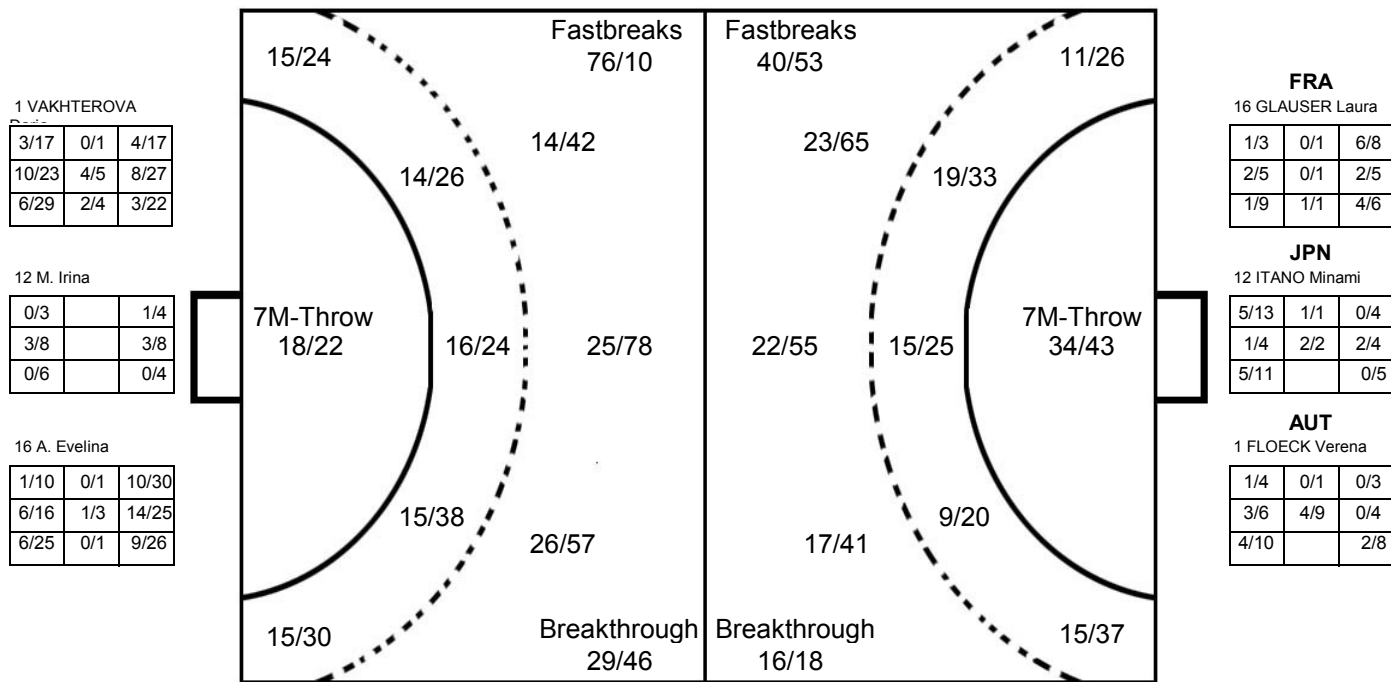

XVIII WOMEN'S JUNIOR WORLD CHAMPIONSHIP IN CZE
TOTAL SHOT REPORT

UP TO MATCH 100

120701100-42-1/1

RUSSIA

1 VAKHTEROVA Daria	2 CHERNOVA E.	3 S. Ekaterina	4 PAVLOVA Karina	5 R. Maria	7 DMITRIEVA Daria	10 DANSHINA Nataliya	11 MILOVA Ksenia
<table border="1"><tr><td></td><td></td><td></td></tr><tr><td></td><td></td><td></td></tr><tr><td></td><td></td><td></td></tr></table>	<table border="1"><tr><td>2</td><td></td><td>5</td></tr><tr><td></td><td>1</td><td>6</td></tr><tr><td>8</td><td></td><td>12</td></tr></table>	<table border="1"><tr><td>2</td><td>1</td><td>1</td></tr><tr><td>5</td><td>1</td><td>1</td></tr><tr><td>3</td><td></td><td>1</td></tr></table>	<table border="1"><tr><td>5</td><td></td><td>3</td></tr><tr><td>2</td><td></td><td>2</td></tr><tr><td>5</td><td>1</td><td>3</td></tr></table>	<table border="1"><tr><td></td><td>3</td><td>1</td></tr><tr><td>1</td><td></td><td></td></tr><tr><td>1</td><td></td><td>1</td></tr></table>	<table border="1"><tr><td>1</td><td></td><td>7</td></tr><tr><td>3</td><td></td><td>5</td></tr><tr><td>4</td><td></td><td>3</td></tr></table>	<table border="1"><tr><td>3</td><td></td><td>1</td></tr><tr><td></td><td></td><td>1</td></tr><tr><td>1</td><td></td><td></td></tr></table>	<table border="1"><tr><td>1</td><td></td><td>5</td></tr><tr><td>1</td><td>2</td><td>7</td></tr><tr><td>6</td><td></td><td>11</td></tr></table>
Post - 0 Miss - 0 Block - 0	Post - 4 Miss - 3 Block - 1	Post - 0 Miss - 0 Block - 0	Post - 2 Miss - 1 Block - 1	Post - 5 Miss - 3 Block - 0	Post - 2 Miss - 6 Block - 5	Post - 2 Miss - 4 Block - 2	Post - 5 Miss - 7 Block - 9
12 M. Irina	13 VYAKHIREVA Anna	14 G. Veronika	16 A. Evelina	17 PETROVA Evgeniya	19 IKHNEVA Alena	20 P. Nelli	21 CHERNOBROVINA
<table border="1"><tr><td></td><td></td><td></td></tr><tr><td></td><td></td><td></td></tr><tr><td></td><td></td><td></td></tr></table>	<table border="1"><tr><td>8</td><td>3</td><td>6</td></tr><tr><td>5</td><td></td><td>4</td></tr><tr><td>1</td><td></td><td>2</td></tr></table>	<table border="1"><tr><td>7</td><td></td><td>8</td></tr><tr><td>5</td><td>2</td><td>3</td></tr><tr><td>4</td><td></td><td>3</td></tr></table>	<table border="1"><tr><td></td><td></td><td></td></tr><tr><td></td><td></td><td></td></tr><tr><td></td><td></td><td></td></tr></table>	<table border="1"><tr><td>2</td><td>1</td><td></td></tr><tr><td>1</td><td>1</td><td>1</td></tr><tr><td>2</td><td></td><td>1</td></tr></table>	<table border="1"><tr><td></td><td></td><td>1</td></tr><tr><td>1</td><td></td><td>2</td></tr><tr><td>1</td><td>1</td><td>3</td></tr></table>	<table border="1"><tr><td>4</td><td></td><td>4</td></tr><tr><td>5</td><td>3</td><td>4</td></tr><tr><td>8</td><td>1</td><td>5</td></tr></table>	<table border="1"><tr><td>2</td><td></td><td>2</td></tr><tr><td></td><td></td><td>4</td></tr><tr><td>1</td><td></td><td>2</td></tr></table>
Post - 0 Miss - 0 Block - 0	Post - 5 Miss - 4 Block - 0	Post - 5 Miss - 11 Block - 1	Post - 0 Miss - 0 Block - 0	Post - 2 Miss - 0 Block - 0	Post - 2 Miss - 3 Block - 5	Post - 2 Miss - 4 Block - 5	Post - 1 Miss - 2 Block - 0

OPPONENT

11 KIM Jin Yi (KOR)	11 ADLER Maria (SWE)	9 IVANCOK Karla (AUT)	11 TOTO Mila (CRO)	5 FREY Sonja (AUT)	9 KASSOMA Albertin (ANG)	11 BARROS Ana P (ANG)	13 LUIS Sara (ANG)
<table border="1"><tr><td></td><td></td><td>2</td></tr><tr><td></td><td></td><td>6</td></tr><tr><td>2</td><td></td><td>3</td></tr></table>	<table border="1"><tr><td>2</td><td></td><td>2</td></tr><tr><td>2</td><td></td><td></td></tr><tr><td>2</td><td></td><td>2</td></tr></table>	<table border="1"><tr><td>1</td><td></td><td>3</td></tr><tr><td>1</td><td></td><td></td></tr><tr><td>3</td><td></td><td>1</td></tr></table>	<table border="1"><tr><td></td><td></td><td>1</td></tr><tr><td>1</td><td></td><td>2</td></tr><tr><td>3</td><td></td><td>1</td></tr></table>	<table border="1"><tr><td>2</td><td></td><td></td></tr><tr><td>1</td><td></td><td>2</td></tr><tr><td>2</td><td></td><td></td></tr></table>	<table border="1"><tr><td></td><td></td><td>1</td></tr><tr><td>1</td><td></td><td>1</td></tr><tr><td>1</td><td></td><td>2</td></tr></table>	<table border="1"><tr><td>1</td><td></td><td>1</td></tr><tr><td>1</td><td>1</td><td>1</td></tr><tr><td>2</td><td></td><td></td></tr></table>	<table border="1"><tr><td>1</td><td></td><td></td></tr><tr><td>1</td><td></td><td>2</td></tr><tr><td>1</td><td></td><td>1</td></tr></table>
Post - 1 Miss - 2 Block - 1	Post - 2 Miss - 1 Block - 1	Post - 0 Miss - 0 Block - 1	Post - 0 Miss - 1 Block - 0	Post - 0 Miss - 2 Block - 0	Post - 0 Miss - 1 Block - 0	Post - 0 Miss - 1 Block - 1	Post - 0 Miss - 0 Block - 0
20 MILIC Marija (CRO)	3 YANDA Jocelina (ANG)	8 MACHADO Juliana (ANG)	10 SHIN Hyun Joo (KOR)	7 HEIBERG Lene P. (NOR)	18 BJOERNSEN Line (NOR)	6 GALINSKA Emilia (POL)	15 LARSSON Linn (SWE)
<table border="1"><tr><td>1</td><td></td><td>2</td></tr><tr><td>1</td><td></td><td></td></tr><tr><td>1</td><td></td><td>1</td></tr></table>	<table border="1"><tr><td>1</td><td>1</td><td></td></tr><tr><td></td><td></td><td></td></tr><tr><td>1</td><td></td><td>2</td></tr></table>	<table border="1"><tr><td></td><td></td><td></td></tr><tr><td>1</td><td></td><td>1</td></tr><tr><td></td><td></td><td>3</td></tr></table>	<table border="1"><tr><td></td><td></td><td>1</td></tr><tr><td></td><td></td><td>4</td></tr><tr><td></td><td></td><td></td></tr></table>	<table border="1"><tr><td></td><td></td><td></td></tr><tr><td></td><td></td><td></td></tr><tr><td>4</td><td></td><td>1</td></tr></table>	<table border="1"><tr><td>2</td><td></td><td>1</td></tr><tr><td></td><td></td><td></td></tr><tr><td>1</td><td></td><td>1</td></tr></table>	<table border="1"><tr><td></td><td></td><td></td></tr><tr><td></td><td></td><td>2</td></tr><tr><td>2</td><td></td><td>1</td></tr></table>	<table border="1"><tr><td></td><td></td><td>1</td></tr><tr><td></td><td></td><td></td></tr><tr><td>2</td><td></td><td>2</td></tr></table>
Post - 1 Miss - 2 Block - 0	Post - 0 Miss - 0 Block - 0	Post - 1 Miss - 2 Block - 0	Post - 0 Miss - 2 Block - 0	Post - 0 Miss - 0 Block - 0	Post - 0 Miss - 0 Block - 0	Post - 0 Miss - 1 Block - 3	Post - 0 Miss - 0 Block - 2