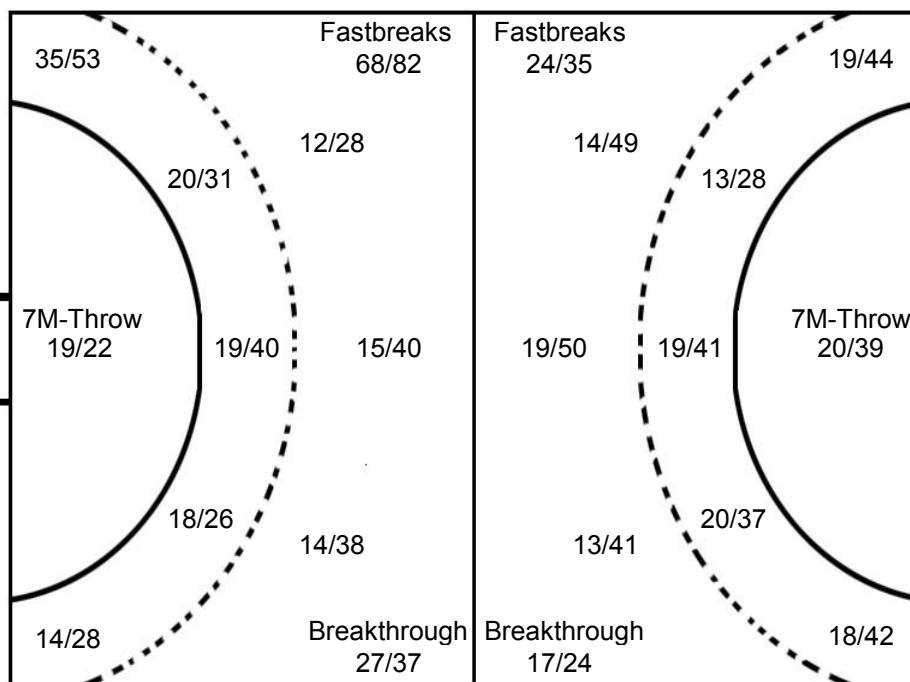

XVII WOMEN'S JUNIOR WORLD CHAMPIONSHIP 2010 IN KOR
TOTAL SHOT REPORT

UP TO MATCH 98

100717098-42-1/1

SWEDEN

1 BUNDSSEN Johanna	2 JEPSSON Hanna	3 HAWIA S Emma	4 ENHORNING Elin	5 WESTBERG Johana	6 WALTER Anna	7 HAGMAN Nathalie	8 KELLOKOSKI Ida
	1 3	1 2	1 2	5 4	4 1 1	12 1 8	3 1 6
	1 1		2 2	4 2	3 1	9 2	
	2		2 1	7 3	5	28	2 5
Post - 0 Miss - 0 Block - 0	Post - 0 Miss - 6 Block - 2	Post - 0 Miss - 0 Block - 0	Post - 1 Miss - 0 Block - 0	Post - 5 Miss - 7 Block - 8	Post - 0 Miss - 0 Block - 0	Post - 3 Miss - 6 Block - 2	Post - 3 Miss - 0 Block - 0
9 WESTBERG Emelie	10 ROBERTS Jamina	11 DAFE Edijana	12 KRONQVIST Tove	13 ENGDAHL Ebba	15 FOGELSTROM	16 IDEHN Filippa	17 ROXA Anna
2 1	3 2	1		1	9 1		2 9
2 1	3 4	1		1 1	4 5		
2 3	4 1	5 3		4 2	12		2 2
Post - 1 Miss - 2 Block - 3	Post - 0 Miss - 3 Block - 2	Post - 0 Miss - 3 Block - 0	Post - 0 Miss - 0 Block - 0	Post - 2 Miss - 0 Block - 0	Post - 0 Miss - 3 Block - 0	Post - 0 Miss - 0 Block - 0	Post - 5 Miss - 4 Block - 3

1 BUNDSSEN Johanna
5/12 1/4 6/20
10/17 7/15
13/37 5/7 5/26

12 KRONQVIST Tove
6/10 3/3 3/12
6/12 1/2 1/9
13/35 4/5 12/32

16 IDEHN Filippa
1/5 1/2 3/4
7/9 5/6
1/15 2/3 5/20

RUS		
12 FOMINA Elena		
2/6 2/2 0/5		
1/5 5/8		
2/7 1/1 1/4		

MNE		
16 VUKCEVIC Marina		
0/2 1/2 2/5		
0/5 1/3		
7/11 1/3		

HUN		
1 JANURIK Kinga		
2/9 2/6		
0/2 1/1		
1/6 3/3		

OPPONENT

ANG	GER	BRA	RUS	RUS	HUN	BRA	BRA
10 CARLOS Azenaide	2 ZAPF Marlene	7 SOUZA Karoline	6 NIKITINA Irina	8 SEN Anna	8 KOVACSICS Aniko	10 PEIXOTO Myllena	14 VIEIRA Samara
		1		1 1			
1 1 2	2	1 1		1 1	1	1	
2 1 2	5 3	4 1	3 2		1 3	1 1	2 3
Post - 0 Miss - 3 Block - 0	Post - 0 Miss - 0 Block - 2	Post - 0 Miss - 2 Block - 3	Post - 1 Miss - 2 Block - 0	Post - 1 Miss - 0 Block - 1	Post - 0 Miss - 2 Block - 0	Post - 1 Miss - 0 Block - 0	Post - 0 Miss - 0 Block - 2
ESP	GER	HUN	MNE	MNE	ANG	BRA	HUN
2 LOPEZ Marta	6 GROSSMANN Ina	14 KISFALUDY Anett	4 MEHMEDOVIC	90 KNEZEVIC Milena	15 CAZANGA Magda	17 FAJARDO Carolina	3 DRAVAI Gyongyi
1			1 2	2 1		1 1	
1			1			1 1	1
3	4 1	4 1	1	1 1		2	1 2
Post - 2 Miss - 2 Block - 0	Post - 0 Miss - 0 Block - 0	Post - 0 Miss - 0 Block - 0	Post - 1 Miss - 1 Block - 0	Post - 0 Miss - 0 Block - 1	Post - 1 Miss - 1 Block - 0	Post - 0 Miss - 0 Block - 0	Post - 0 Miss - 0 Block - 2