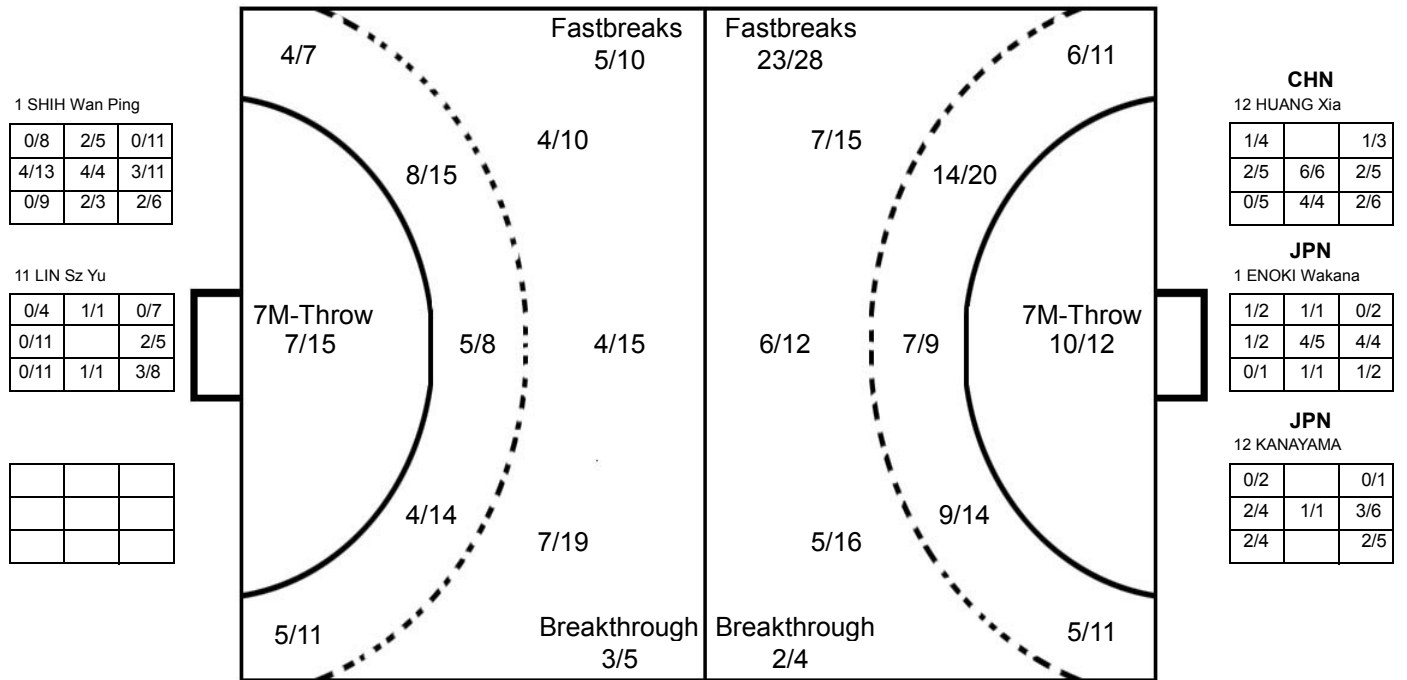

THE 4TH EAST ASINA U22 HANDBALL CHANPIONSHIP(F) TOTAL SHOT REPORT

UP TO MATCH 14

201622014-42-1/1

TPE

1 SHIH Wan Ping	2 HUANG Tzu Wen	3 CHIANG Chia Yun	6 CHEN Pei Shan	7 YEY Yi Tso	8 HUANG Hsuan Han	9 CHOU Ching Ting	11 LIN Sz Yu
<table border="1" style="width: 100%;"><tr><td></td><td></td><td></td></tr><tr><td></td><td></td><td></td></tr><tr><td></td><td></td><td></td></tr></table>	<table border="1" style="width: 100%;"><tr><td></td><td></td><td>2</td></tr><tr><td></td><td></td><td>1</td></tr><tr><td>1</td><td></td><td></td></tr></table>	<table border="1" style="width: 100%;"><tr><td>1</td><td></td><td></td></tr><tr><td>3</td><td></td><td>1</td></tr><tr><td>1</td><td></td><td></td></tr></table>	<table border="1" style="width: 100%;"><tr><td></td><td></td><td></td></tr><tr><td>1</td><td></td><td></td></tr><tr><td></td><td></td><td></td></tr></table>	<table border="1" style="width: 100%;"><tr><td>1</td><td></td><td></td></tr><tr><td></td><td></td><td></td></tr><tr><td></td><td></td><td></td></tr></table>	<table border="1" style="width: 100%;"><tr><td>1</td><td></td><td></td></tr><tr><td></td><td></td><td></td></tr><tr><td></td><td></td><td></td></tr></table>	<table border="1" style="width: 100%;"><tr><td></td><td></td><td>1</td></tr><tr><td></td><td></td><td></td></tr><tr><td>3</td><td></td><td>2</td></tr></table>	<table border="1" style="width: 100%;"><tr><td></td><td></td><td></td></tr><tr><td></td><td></td><td></td></tr><tr><td></td><td></td><td></td></tr></table>
Post - 0 Miss - 0 Block - 0	Post - 3 Miss - 1 Block - 0	Post - 0 Miss - 2 Block - 0	Post - 0 Miss - 2 Block - 0	Post - 1 Miss - 0 Block - 0	Post - 0 Miss - 0 Block - 0	Post - 1 Miss - 0 Block - 0	Post - 0 Miss - 0 Block - 0
17 KO Fu Mei	18 KU Ya Yuan	21 LIU Tzu Hsuan	27 TSAI Yu Hsun	28 WANG Yu Hsuan	29 LU Kuei Yu		
<table border="1" style="width: 100%;"><tr><td>1</td><td></td><td></td></tr><tr><td></td><td></td><td></td></tr><tr><td></td><td></td><td></td></tr></table>	<table border="1" style="width: 100%;"><tr><td></td><td></td><td></td></tr><tr><td></td><td></td><td></td></tr><tr><td></td><td></td><td>1</td></tr></table>	<table border="1" style="width: 100%;"><tr><td>2</td><td></td><td>1</td></tr><tr><td></td><td>1</td><td>2</td></tr><tr><td>1</td><td></td><td>1</td></tr></table>	<table border="1" style="width: 100%;"><tr><td></td><td></td><td></td></tr><tr><td>1</td><td></td><td>1</td></tr><tr><td>2</td><td></td><td>1</td></tr></table>	<table border="1" style="width: 100%;"><tr><td></td><td></td><td>3</td></tr><tr><td></td><td></td><td>2</td></tr><tr><td>2</td><td></td><td>4</td></tr></table>	<table border="1" style="width: 100%;"><tr><td>1</td><td></td><td>2</td></tr><tr><td>3</td><td></td><td>2</td></tr><tr><td>2</td><td></td><td>1</td></tr></table>	<table border="1" style="width: 100%;"><tr><td></td><td></td><td></td></tr><tr><td></td><td></td><td></td></tr><tr><td></td><td></td><td></td></tr></table>	<table border="1" style="width: 100%;"><tr><td></td><td></td><td></td></tr><tr><td></td><td></td><td></td></tr><tr><td></td><td></td><td></td></tr></table>
Post - 0 Miss - 0 Block - 0	Post - 0 Miss - 0 Block - 0	Post - 2 Miss - 0 Block - 3	Post - 0 Miss - 1 Block - 1	Post - 1 Miss - 0 Block - 1	Post - 1 Miss - 0 Block - 0		

OPPONENT

JPN 5 YOSHIOKA Saya	CHN 3 ZHANG Hai Xia	KOR 17 PARK SEOHEE	JPN 14 NAKAYAMA Kaho	CHN 8 QIAO Ru	KOR 7 KIM SUJEONG	CHN 33 JIN Meng Qing	JPN 6 YUKUMOTO Akari
<table border="1" style="width: 100%;"><tr><td>3</td><td>3</td><td>1</td></tr><tr><td></td><td></td><td>2</td></tr><tr><td></td><td></td><td></td></tr></table>	<table border="1" style="width: 100%;"><tr><td></td><td></td><td></td></tr><tr><td>2</td><td></td><td>2</td></tr><tr><td>2</td><td>1</td><td>1</td></tr></table>	<table border="1" style="width: 100%;"><tr><td></td><td></td><td>1</td></tr><tr><td>3</td><td></td><td></td></tr><tr><td>2</td><td></td><td>2</td></tr></table>	<table border="1" style="width: 100%;"><tr><td></td><td></td><td>1</td></tr><tr><td>2</td><td></td><td>1</td></tr><tr><td>3</td><td></td><td></td></tr></table>	<table border="1" style="width: 100%;"><tr><td>1</td><td></td><td>3</td></tr><tr><td>2</td><td></td><td></td></tr><tr><td></td><td></td><td></td></tr></table>	<table border="1" style="width: 100%;"><tr><td></td><td></td><td>1</td></tr><tr><td>1</td><td></td><td>2</td></tr><tr><td>1</td><td></td><td>1</td></tr></table>	<table border="1" style="width: 100%;"><tr><td>1</td><td></td><td>2</td></tr><tr><td></td><td></td><td></td></tr><tr><td>2</td><td></td><td></td></tr></table>	<table border="1" style="width: 100%;"><tr><td></td><td></td><td>3</td></tr><tr><td>1</td><td></td><td></td></tr><tr><td></td><td></td><td></td></tr></table>
Post - 2 Miss - 0 Block - 0	Post - 0 Miss - 0 Block - 0	Post - 0 Miss - 0 Block - 0	Post - 0 Miss - 0 Block - 0	Post - 0 Miss - 0 Block - 0	Post - 0 Miss - 0 Block - 0	Post - 1 Miss - 0 Block - 2	Post - 0 Miss - 1 Block - 0
KOR 9 HAN SEUNGMI	KOR 18 JO SUYEON	KOR 19 KIM JIHEE	CHN 9 MO Meng Meng	CHN 11 YU Yuan Yuan	JPN 13 NAKAMURA Fuka	JPN 17 HATTA Momoko	KOR 14 HONG SEUNGHYE
<table border="1" style="width: 100%;"><tr><td></td><td></td><td>1</td></tr><tr><td>1</td><td></td><td>1</td></tr><tr><td>1</td><td></td><td></td></tr></table>	<table border="1" style="width: 100%;"><tr><td></td><td></td><td></td></tr><tr><td>1</td><td></td><td>1</td></tr><tr><td>1</td><td></td><td>1</td></tr></table>	<table border="1" style="width: 100%;"><tr><td>1</td><td></td><td>1</td></tr><tr><td></td><td></td><td></td></tr><tr><td>2</td><td></td><td></td></tr></table>	<table border="1" style="width: 100%;"><tr><td>2</td><td></td><td></td></tr><tr><td></td><td></td><td>1</td></tr><tr><td></td><td></td><td></td></tr></table>	<table border="1" style="width: 100%;"><tr><td>1</td><td></td><td>1</td></tr><tr><td>1</td><td></td><td></td></tr><tr><td></td><td></td><td></td></tr></table>	<table border="1" style="width: 100%;"><tr><td></td><td></td><td>1</td></tr><tr><td>2</td><td></td><td></td></tr><tr><td></td><td></td><td></td></tr></table>	<table border="1" style="width: 100%;"><tr><td>1</td><td></td><td></td></tr><tr><td>2</td><td></td><td></td></tr><tr><td></td><td></td><td></td></tr></table>	<table border="1" style="width: 100%;"><tr><td>1</td><td></td><td></td></tr><tr><td>1</td><td></td><td></td></tr><tr><td>1</td><td></td><td></td></tr></table>
Post - 1 Miss - 0 Block - 0	Post - 1 Miss - 0 Block - 2	Post - 0 Miss - 2 Block - 0	Post - 1 Miss - 0 Block - 0	Post - 1 Miss - 0 Block - 0	Post - 0 Miss - 0 Block - 0	Post - 1 Miss - 0 Block - 0	Post - 0 Miss - 2 Block - 0