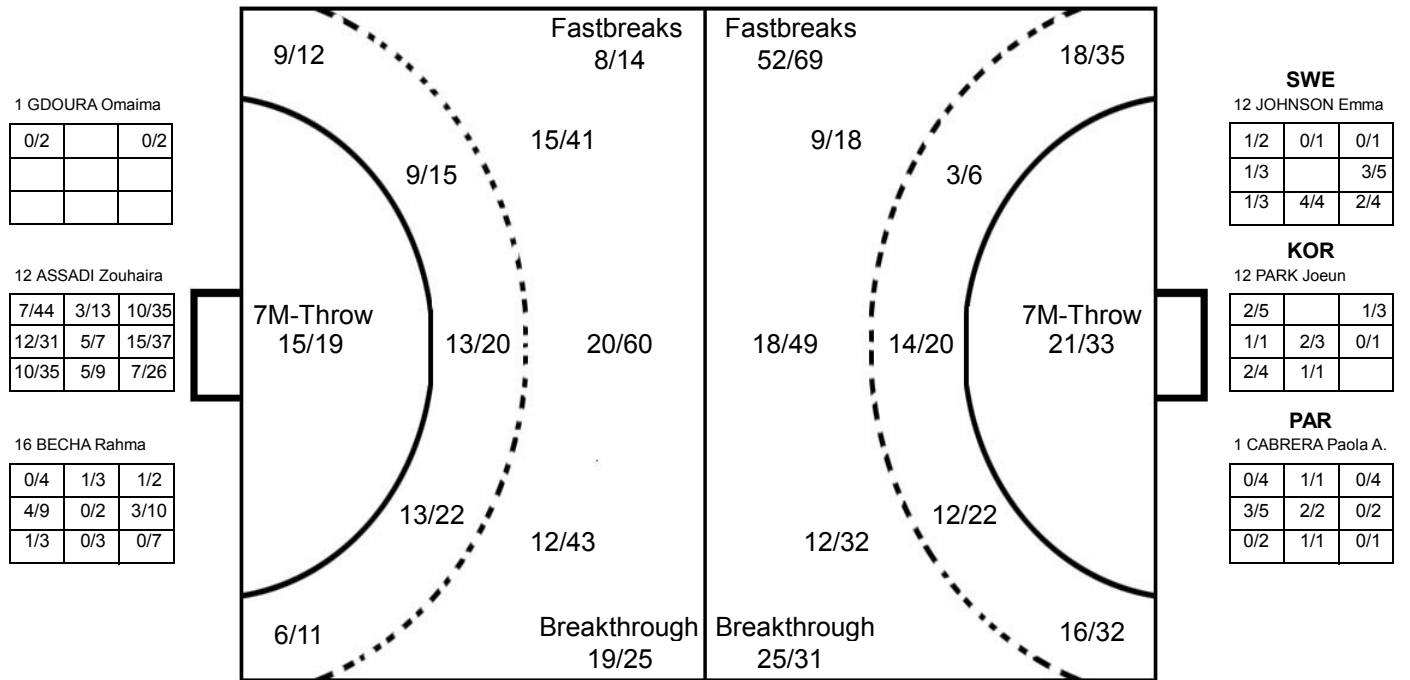

2014 WOMEN'S YOUTH WORLD CHAMPIONSHIP IN MKD TOTAL SHOT REPORT

UP TO MATCH 80

201412080-42-1/1

TUNISIA

1 GDOURA Omaima	5 TOUIBI Noura	9 REZGUI Rakia	10 HACHANA Sondes	11 HAGGUI Sahar	12 ASSADI Zouhaira	14 RAGOUBI Rahma	15 BEN A. Aya
<table border="1"><tr><td></td><td></td><td></td></tr><tr><td></td><td></td><td></td></tr><tr><td></td><td></td><td></td></tr></table>	<table border="1"><tr><td></td><td></td><td></td></tr><tr><td></td><td></td><td></td></tr><tr><td></td><td></td><td></td></tr></table>	<table border="1"><tr><td>2</td><td>2</td><td>5</td></tr><tr><td>1</td><td></td><td>2</td></tr><tr><td>2</td><td></td><td>3</td></tr></table>	<table border="1"><tr><td>5</td><td>1</td><td>2</td></tr><tr><td>7</td><td>1</td><td>7</td></tr><tr><td>6</td><td></td><td>1</td></tr></table>	<table border="1"><tr><td>1</td><td></td><td>1</td></tr><tr><td></td><td></td><td></td></tr><tr><td>2</td><td>1</td><td></td></tr></table>	<table border="1"><tr><td></td><td></td><td></td></tr><tr><td></td><td></td><td></td></tr><tr><td></td><td></td><td></td></tr></table>	<table border="1"><tr><td>2</td><td></td><td>3</td></tr><tr><td></td><td></td><td>3</td></tr><tr><td></td><td></td><td>2</td></tr></table>	<table border="1"><tr><td>3</td><td></td><td></td></tr><tr><td>2</td><td></td><td></td></tr><tr><td>1</td><td></td><td>1</td></tr></table>
Post - 0 Miss - 0 Block - 0	Post - 0 Miss - 0 Block - 0	Post - 4 Miss - 0 Block - 0	Post - 6 Miss - 2 Block - 4	Post - 0 Miss - 0 Block - 0	Post - 0 Miss - 0 Block - 0	Post - 0 Miss - 6 Block - 1	Post - 0 Miss - 1 Block - 0
16 BECHA Rahma	18 FREDJ Rania	19 FARHANI Sirine	20 REZGUI Mariem	21 MOUEDEB Jawaher	22 BEN A. Siwar	24 DARDOUR	44 BEN SOUSSIA Safa
<table border="1"><tr><td></td><td></td><td></td></tr><tr><td></td><td></td><td></td></tr><tr><td></td><td></td><td></td></tr></table>	<table border="1"><tr><td></td><td>1</td><td>4</td></tr><tr><td></td><td></td><td></td></tr><tr><td>1</td><td>1</td><td></td></tr></table>	<table border="1"><tr><td>4</td><td>2</td><td>3</td></tr><tr><td>1</td><td></td><td>4</td></tr><tr><td>2</td><td></td><td>7</td></tr></table>	<table border="1"><tr><td></td><td></td><td></td></tr><tr><td></td><td></td><td>1</td></tr><tr><td></td><td></td><td></td></tr></table>	<table border="1"><tr><td>1</td><td></td><td></td></tr><tr><td></td><td></td><td></td></tr><tr><td>1</td><td></td><td></td></tr></table>	<table border="1"><tr><td></td><td></td><td>2</td></tr><tr><td></td><td></td><td>2</td></tr><tr><td>2</td><td></td><td>1</td></tr></table>	<table border="1"><tr><td>5</td><td>1</td><td>3</td></tr><tr><td>5</td><td></td><td>3</td></tr><tr><td>1</td><td></td><td>5</td></tr></table>	<table border="1"><tr><td>1</td><td>1</td><td></td></tr><tr><td>2</td><td></td><td></td></tr><tr><td>2</td><td></td><td>1</td></tr></table>
Post - 0 Miss - 0 Block - 0	Post - 0 Miss - 1 Block - 1	Post - 2 Miss - 3 Block - 12	Post - 0 Miss - 2 Block - 0	Post - 1 Miss - 1 Block - 1	Post - 2 Miss - 0 Block - 0	Post - 6 Miss - 6 Block - 5	Post - 0 Miss - 1 Block - 0

OPPONENT

6 MORINIGO Sabrina	7 BARDIS Julia	2 PAULA Bruna	33 RISTOVSKA Sara	4 VAN ZIJL Tessa	14 SILVA Ana C.	14 MEIJER Jill	6 FERNANDES M.
<table border="1"><tr><td></td><td>2</td><td>2</td></tr><tr><td>1</td><td></td><td>4</td></tr><tr><td>1</td><td></td><td></td></tr></table>	<table border="1"><tr><td></td><td></td><td>2</td></tr><tr><td>1</td><td></td><td>3</td></tr><tr><td>1</td><td></td><td>1</td></tr></table>	<table border="1"><tr><td>4</td><td></td><td>1</td></tr><tr><td></td><td>1</td><td></td></tr><tr><td>1</td><td></td><td></td></tr></table>	<table border="1"><tr><td>1</td><td>1</td><td></td></tr><tr><td></td><td>1</td><td></td></tr><tr><td>1</td><td>2</td><td>1</td></tr></table>	<table border="1"><tr><td>1</td><td></td><td></td></tr><tr><td>2</td><td></td><td>1</td></tr><tr><td></td><td></td><td>3</td></tr></table>	<table border="1"><tr><td></td><td></td><td>2</td></tr><tr><td></td><td></td><td></td></tr><tr><td>3</td><td>1</td><td></td></tr></table>	<table border="1"><tr><td>2</td><td></td><td>1</td></tr><tr><td>1</td><td></td><td>1</td></tr><tr><td>1</td><td></td><td></td></tr></table>	<table border="1"><tr><td></td><td></td><td></td></tr><tr><td>1</td><td>1</td><td>1</td></tr><tr><td></td><td></td><td>2</td></tr></table>
Post - 0 Miss - 2 Block - 0	Post - 0 Miss - 0 Block - 0	Post - 0 Miss - 0 Block - 0	Post - 1 Miss - 0 Block - 0	Post - 0 Miss - 1 Block - 0	Post - 1 Miss - 1 Block - 0	Post - 1 Miss - 1 Block - 0	Post - 0 Miss - 0 Block - 0
10 FERREIRA Barbara	9 KHARDINA V.	10 SHARIFOVA	21 KIM Seongeun	29 YU Sojeong	10 MITOVA Sara	3 EKENMAN-F. Emma	15 BORBA Ana Luiza
<table border="1"><tr><td></td><td></td><td>1</td></tr><tr><td>1</td><td></td><td></td></tr><tr><td>1</td><td></td><td>2</td></tr></table>	<table border="1"><tr><td>1</td><td></td><td>1</td></tr><tr><td>1</td><td></td><td></td></tr><tr><td>1</td><td></td><td>1</td></tr></table>	<table border="1"><tr><td></td><td></td><td>1</td></tr><tr><td></td><td></td><td>3</td></tr><tr><td></td><td></td><td>1</td></tr></table>	<table border="1"><tr><td></td><td>1</td><td>2</td></tr><tr><td>1</td><td></td><td>1</td></tr><tr><td></td><td></td><td></td></tr></table>	<table border="1"><tr><td></td><td></td><td>3</td></tr><tr><td>1</td><td></td><td></td></tr><tr><td></td><td></td><td>1</td></tr></table>	<table border="1"><tr><td>1</td><td></td><td>1</td></tr><tr><td>1</td><td></td><td></td></tr><tr><td>2</td><td></td><td></td></tr></table>	<table border="1"><tr><td>4</td><td></td><td></td></tr><tr><td>1</td><td></td><td></td></tr><tr><td></td><td></td><td></td></tr></table>	<table border="1"><tr><td>1</td><td></td><td></td></tr><tr><td>2</td><td></td><td></td></tr><tr><td>1</td><td></td><td></td></tr></table>
Post - 0 Miss - 0 Block - 0	Post - 1 Miss - 2 Block - 1	Post - 0 Miss - 0 Block - 0	Post - 0 Miss - 0 Block - 0	Post - 0 Miss - 0 Block - 0	Post - 1 Miss - 1 Block - 0	Post - 1 Miss - 0 Block - 0	Post - 1 Miss - 0 Block - 0