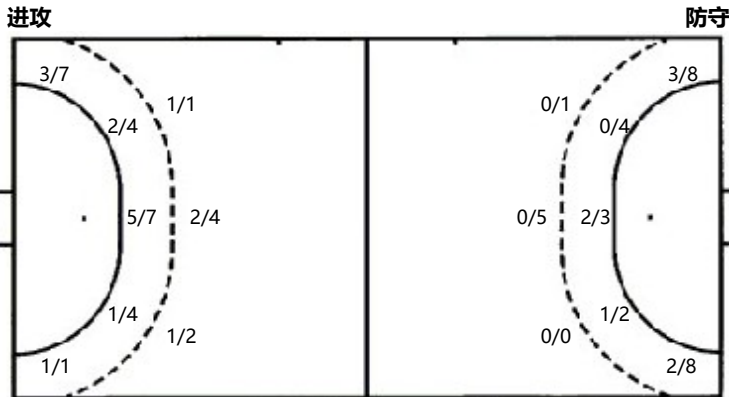

中国手球协会
CHINESE HANDBALL ASSOCIATION

2024全国女子手球锦标赛

安徽·滁州

四分之一决赛

个人/全队技术统计
场次 NO.22

广东 23.5 - 29.5 安徽
(9.5-17.0)(14.0-12.5)

2024-07-16 14:30
滁州国际手球馆

裁判: 马晓晔(CHN) / 刘欢(CHN)

Shot distribution by player

1.张家轩

5.张桂思

8.徐仕媛

10.侯长情

12.杨文奇

14.周梦雪

15.刘学丹

1/1	1/1	
	0/2	
0/2		1/2

	2/2	1/1
		1/1
2/2	1/1	3/5

18.蔡雪洁

21.朱梦颖

22.王晶晶

23.何雅莉

26.刘玉婷

1击柱 1射失
93.张婷婷

1射失 1被封
96.张文慧

1/1		1/1

	4/4	
1/1	0/1	0/1
		0/1

2/5		
1/2		3/3

	0/1	1/1
1/1		

.合计

1/1	7/7	1/1
3/6	0/4	2/3
5/8	1/1	8/12

1击柱 3射失 1被封

Saves distribution goalkeepers

1.张家轩

8.徐仕媛

12.杨文奇

.合计

1/2	0/2	
1/1		2/2
1/5	1/1	1/3

1/1	0/3	2/2
2/2		2/3
0/4	1/2	6/10

2/3	0/5	2/2
3/3		5/6
1/9	2/3	7/13

射门位置

7m球 3/4
快攻 3/4
突破 5/7
超远射 0/1
任意球 1/2

7m球 6/7
快攻 3/7
突破 5/7
超远射 0/0
任意球 0/0

射门统计

位置	得分	被救	射失	击柱	被封	合计	%
9m	4	2			1	7	57
6m	8	6	1			15	53
边射	4	4				8	50
7m	3	1				4	75
快攻	3			1		4	75
突破	5	1	1			7	71
任意球	1	1				2	50
超远射			1			1	
合计	28	15	3	1	1	48	58