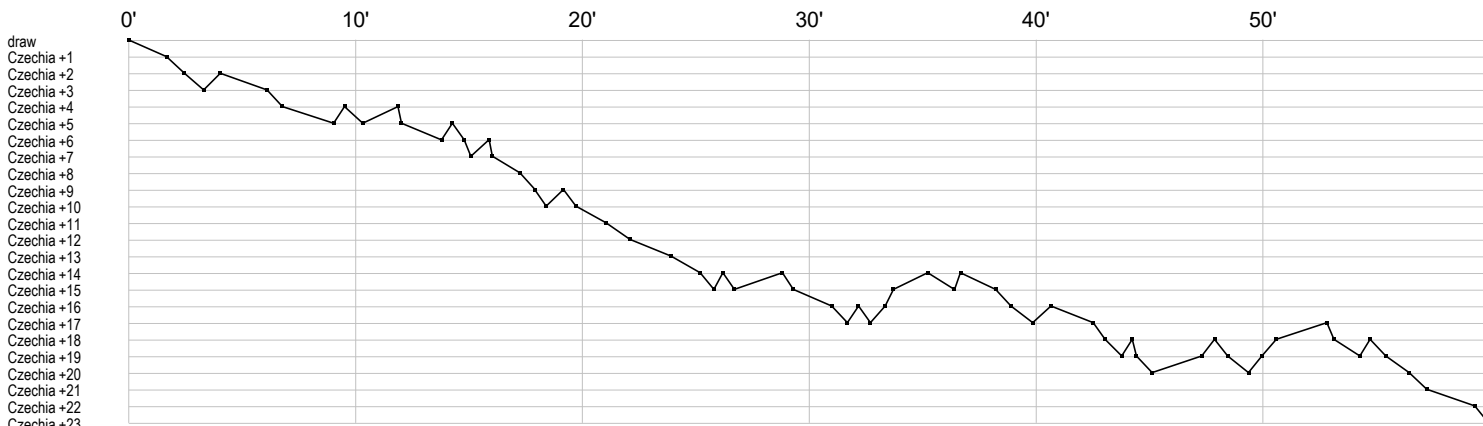

25th IHF Women's Junior World Championship 2026

Preliminary Round - Group F, 1. round

Match Team Statistics

Match No. 12

Czechia 44 - 21 USA

(23 - 8) (21 - 13)

24.6.2026. 14:00

Attendance:

Jinzhou City Gymnasium

Referees: Moustafa Abdelkarim (EGY) / Ahmed Shawky Kedis (EGY)

Czechia

2 Krapková M	bg	f	t	f
5 Rampová C	f g g g b	b b g t g	f f f g g ei	
6 Pazderová T		g g	f	f
7 Vrbková V		g g 2	i f f	g bg f x g g i a x b
9 Chaloupková	f	bp	2c	a ba g b
10 Matějková R	c e		t g	g t t f
11 Holeňáková M	g at	g b g ga g		
12 Chvátalová A			r r r r r s sr ps r s s r r r r p r s r	
13 Pejšová V	a a g pa g	a ag	a t 2	g a
19 Pospišilová T	f	g g	x g	g c
20 Baborovská N			t g	p
21 Polanková M			g g g g p 2	g g f g g at f
22 Filipková T	i e g a			
25 Knedlová V				
26 Chodounská	b	g	a	a f g
27 Buchtová A	s r s r r r r s a s s s r s r s			

USA

1 Marques				
2 Varytmiadou	t c t		t	
3 Sanchez D				
4 Penszki H			g ei f	g
6 Hannevik I	t e	it	t g	e a t f f
7 Tomlin M		f		f c 2
9 Poerschke L		t g f		g t
10 Da Cruz I	t t t f f		a i bf a f a	
11 Schlueter H		f g		p t
15 Doherty	f g t f a t g g g g f t	f	t t g g b g p f p t t g f g g	g f g f f
18 Schulz A				t t
19 Ready L	c	g 2	2	2
23 Braschoss L		f		
33 Coon B	r r r s r r r r s r r r r r r r r r s r r r r r r s s s r s r r s r			
44 Schlaepfer L	f		b f g	t
66 Chaouch Z				

In game	g Goal scored	f Missed shot	a Assist	t Technical faults	b Steal
2 2min suspension	e Earned 7m	c Committed 7m	y Yellow card	r Red Card	k Blue card
i Earned 2min.	x Block	4 4min suspension	p Pass for clear chance	s Saved shot	r Received goal