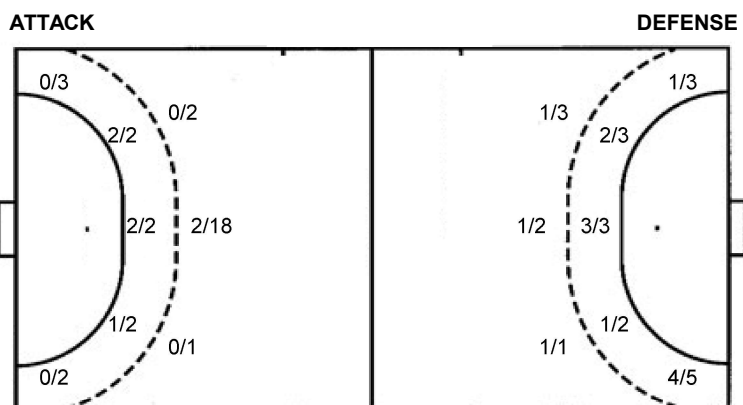

Shots by position

7m penalties 0/0
Fastbreak 0/1
Breakthrough 3/9
Long dist. 0/1

7m penalties 5/5
Fastbreak 8/10
Breakthrough 18/23
Long dist. 1/1

Shooting statistics

Position	Goals	Sav.	Miss.	Post	Blk.	Total	%
Back (9m)	2	6	4	0	9	21	10
Line (6m)	5	1	0	0	0	6	83
Wing	0	4	0	1	0	5	0
7m penalties	0	0	0	0	0	0	0
Fastbreak	0	1	0	0	0	1	0
Breakthrough	3	5	1	0	0	9	33
Total	10	17	5	1	9	42	24