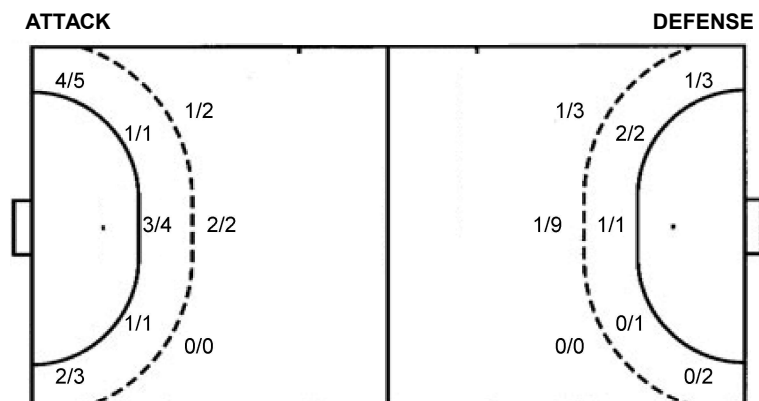

25th IHF Women's Junior World Championship 2026

Preliminary Round - Group B, 1. round

Match Team Statistics

Match No. 4

Serbia 40 - 15 Paraguay

(21 - 6) (19 - 9)

24.6.2026. 14:00

Attendance: 80

Jinzhong College Gymnasium

Referees: Ahmad Gheisarian (IRI) / Amir Gheisarian (IRI)

Shot distribution by player

9 S. Žakula 1/1 1/1 1/1 1/1	10 E. Petković 1/1 1/1 2/2 1/1	11 M. Nedeljković 0/1 2/2 1/1 1/1 2 post 1 miss. 1/1 lob	13 L. Janković 1/1 1/1 1/1 1 post	15 S. Radović 1/1 3/3	18 T. Janković 1/1	19 L. Milosavljević 1/1 1/1
22 M. Otašević 1/1 1/1 1 miss.	23 T. Dušić 1/1 1/1	44 M. Đekić 1/1 1/1	60 N. Bulatović 1/1 3/3 1 miss.	73 Z. Ranković 1/1 2 miss.	77 L. Stanić 2/2 1/1	TOTAL 5/6 4/4 5/5 2/2 11/12 1/1 11/11 3 post 5 miss. 1/1 lob

Saves distribution goalkeepers

12 I. Grujičić 0/1 1/1 4/5 1/2 1/4	26 J. Tanović 0/1 1/1 0/1 1/1 0/1 2/5 2/2 0/2	91 T. Činku	TOTAL 0/2 2/2 0/1 1/1 0/1 6/10 3/4 1/6

Shots by position

7m penalties 2/4
Fastbreak 13/16
Breakthrough 11/12
Long dist. 0/0

7m penalties 0/1
Fastbreak 0/1
Breakthrough 9/16
Long dist. 0/0

Shooting statistics

Position	Goals	Sav.	Miss.	Post	Blk.	Total	%
Back (9m)	3	0	1	0	0	4	75
Line (6m)	5	0	1	0	0	6	83
Wing	6	0	2	0	0	8	75
7m penalties	2	1	0	1	0	4	50
Fastbreak	13	0	1	2	0	16	81
Breakthrough	11	1	0	0	0	12	92
Total	40	2	5	3	0	50	80

Jersey number Tot. Total shooting 6m 6m (line) shooting 9m 9m shooting Wng Wing shooting FB Fastbreak sh. 7m 7m penalty sh.
Brk. Breakthrough sh. LD Long distance sh. As. Assists PC Pass clear chance E7 Earned 7m pen. TF Technical faults St. Steals
2m 2m punishments C7. Committed 7m E2 Earned 2m pun. YC. Yellow cards R/B Red/Blue cards Blk. Blocks S Starting Line-up