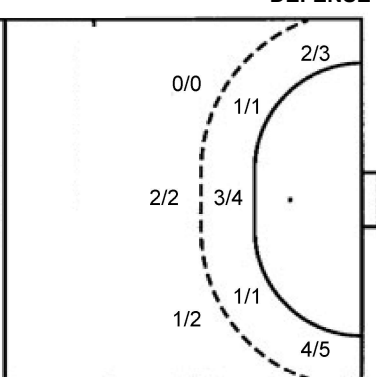

1 A. Perez Sandoval

0/2		0/1
0/4		0/1
1/8	0/1	0/5

99 C. Ruiz Diaz

1/4		0/3
0/1		0/1
0/4		0/6

TOTAL

1/6		0/4
0/5		0/2
1/12	0/1	0/11

Shots by position

ATTACK

7m penalties 0/1
Fastbreak 0/1
Breakthrough 9/16
Long dist. 0/0

DEFENSE

7m penalties 2/4
Fastbreak 13/16
Breakthrough 11/12
Long dist. 0/0

Shooting statistics

Position	Goals	Sav.	Miss.	Post	Blk.	Total	%
Back (9m)	2	5	3	0	2	12	17
Line (6m)	3	1	0	0	0	4	75
Wing	1	2	1	1	0	5	20
7m penalties	0	0	1	0	0	1	0
Fastbreak	0	0	0	1	0	1	0
Breakthrough	9	6	1	0	0	16	56
Total	15	14	6	2	2	39	38