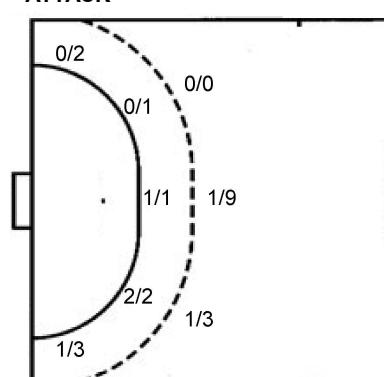

1 A. Perez Sandoval

0/2		0/1
0/4		0/1
1/8	0/1	0/5

99 C. Ruiz Diaz

1/4		0/3
0/1		0/1
0/4		0/6

TOTAL

1/6		0/4
0/5		0/2
1/12	0/1	0/11

Shots by position

ATTACK

7m penalties 0/1
Fastbreak 0/1
Breakthrough 9/16
Long dist. 0/0

DEFENSE

7m penalties 2/4
Fastbreak 13/16
Breakthrough 11/12
Long dist. 0/0

Shooting statistics

Position	Goals	Sav.	Miss.	Post	Blk.	Total	%
Back (9m)	2	5	3	0	2	12	17
Line (6m)	3	1	0	0	0	4	75
Wing	1	2	1	1	0	5	20
7m penalties	0	0	1	0	0	1	0
Fastbreak	0	0	0	1	0	1	0
Breakthrough	9	6	1	0	0	16	56
Total	15	14	6	2	2	39	38