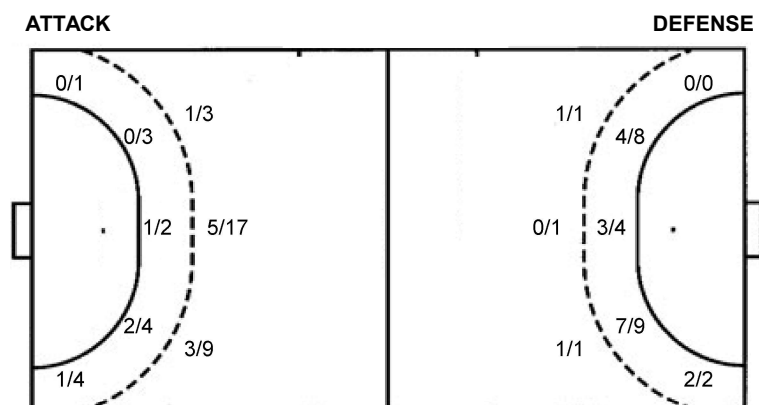

Shots by position

7m penalties 1/2
Fastbreak 0/0
Breakthrough 0/1
Long dist. 1/2

7m penalties 6/7
Fastbreak 8/8
Breakthrough 8/14
Long dist. 0/0

Shooting statistics

Position	Goals	Sav.	Miss.	Post	Blk.	Total	%
Back (9m)	9	10	4	1	5	29	31
Line (6m)	3	5	1	0	0	9	33
Wing	1	2	1	1	0	5	20
7m penalties	1	0	1	0	0	2	50
Fastbreak	0	0	0	0	0	0	0
Breakthrough	0	1	0	0	0	1	0
Total	14	18	7	2	5	46	30