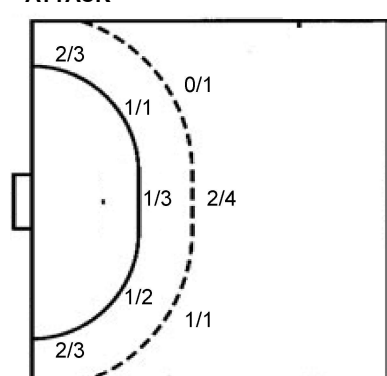

0/1		
0/2		
0/5	3/3	0/3

16 U. Bernabe Cobos

1/3	1/3	
	1/1	0/3

TOTAL

1/4	1/3	
0/2		
0/5	4/4	0/6

Shots by position

ATTACK

7m penalties	3/4
Fastbreak	6/7
Breakthrough	8/12
Long dist.	2/2

DEFENSE

7m penalties	0/0
Fastbreak	0/0
Breakthrough	13/22
Long dist.	0/0

Shooting statistics

Position	Goals	Sav.	Miss.	Post	Blk.	Total	%
Back (9m)	3	0	3	0	0	6	50
Line (6m)	3	3	0	0	0	6	50
Wing	4	1	0	1	0	6	67
7m penalties	3	0	0	1	0	4	75
Fastbreak	6	0	0	1	0	7	86
Breakthrough	8	2	1	1	0	12	67
Total	27	6	4	4	0	41	66